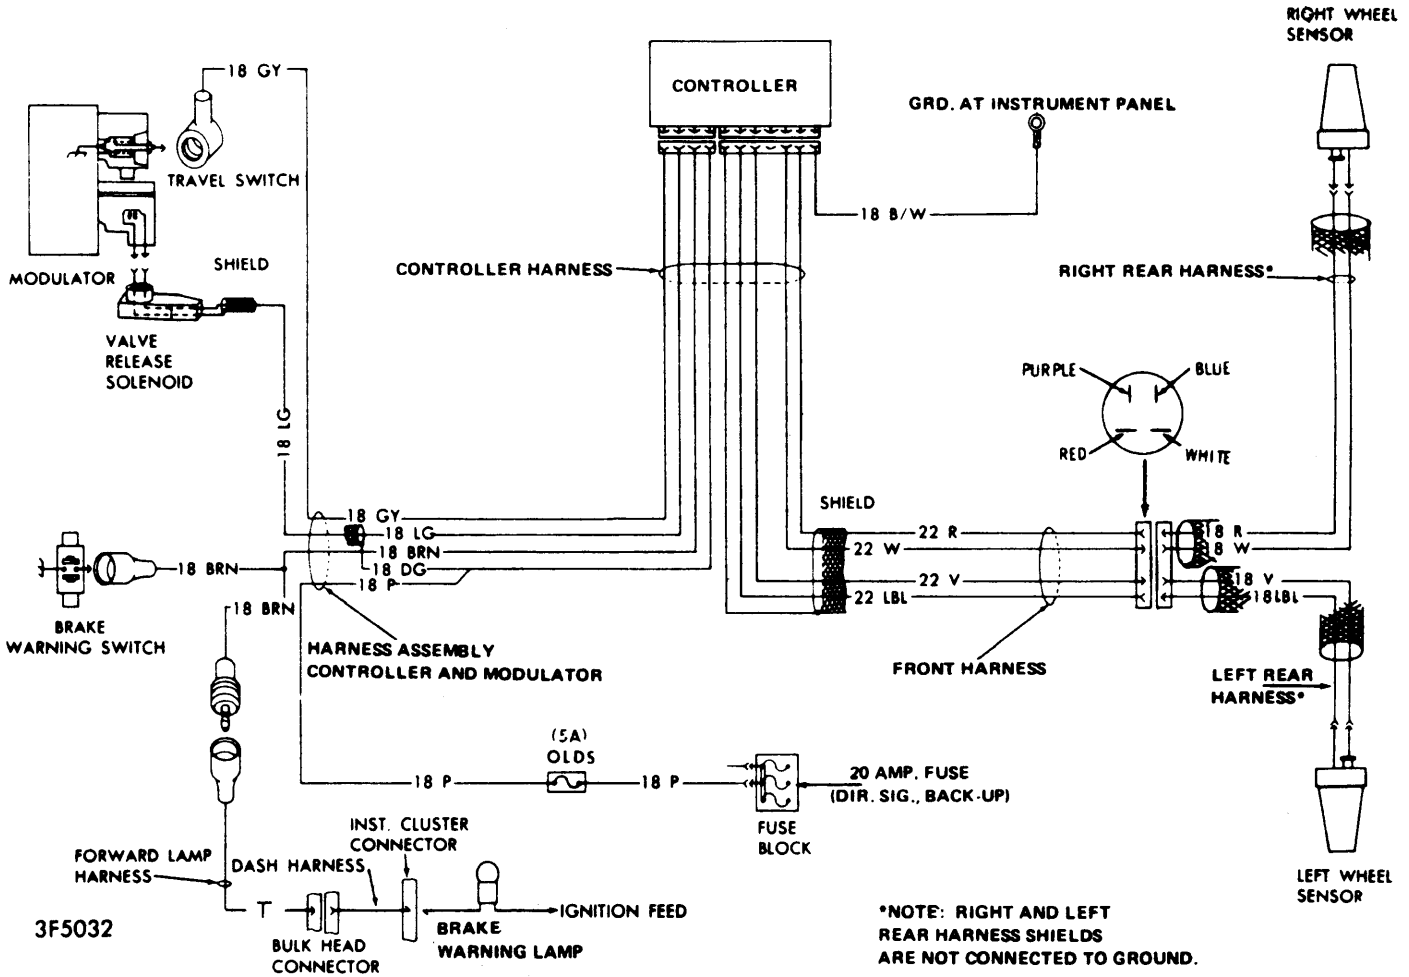

1975 Electronic Brake Systems

TORONADO SKID CONTROL WIRING

4FO07

FORD SURE TRACK WIRING DIAGRAM