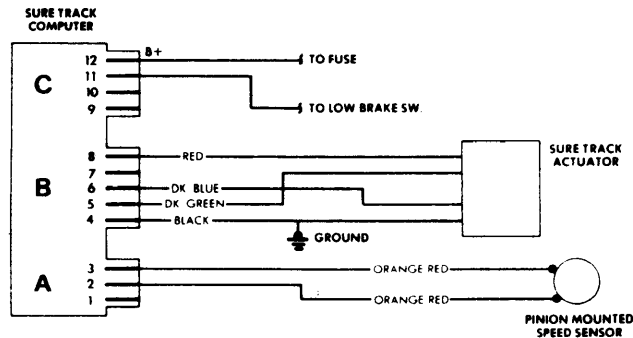

1975 Electronic Brake Systems

TORONADO SKID CONTROL WIRING

4FO07

FORD SURE TRACK WIRING DIAGRAM