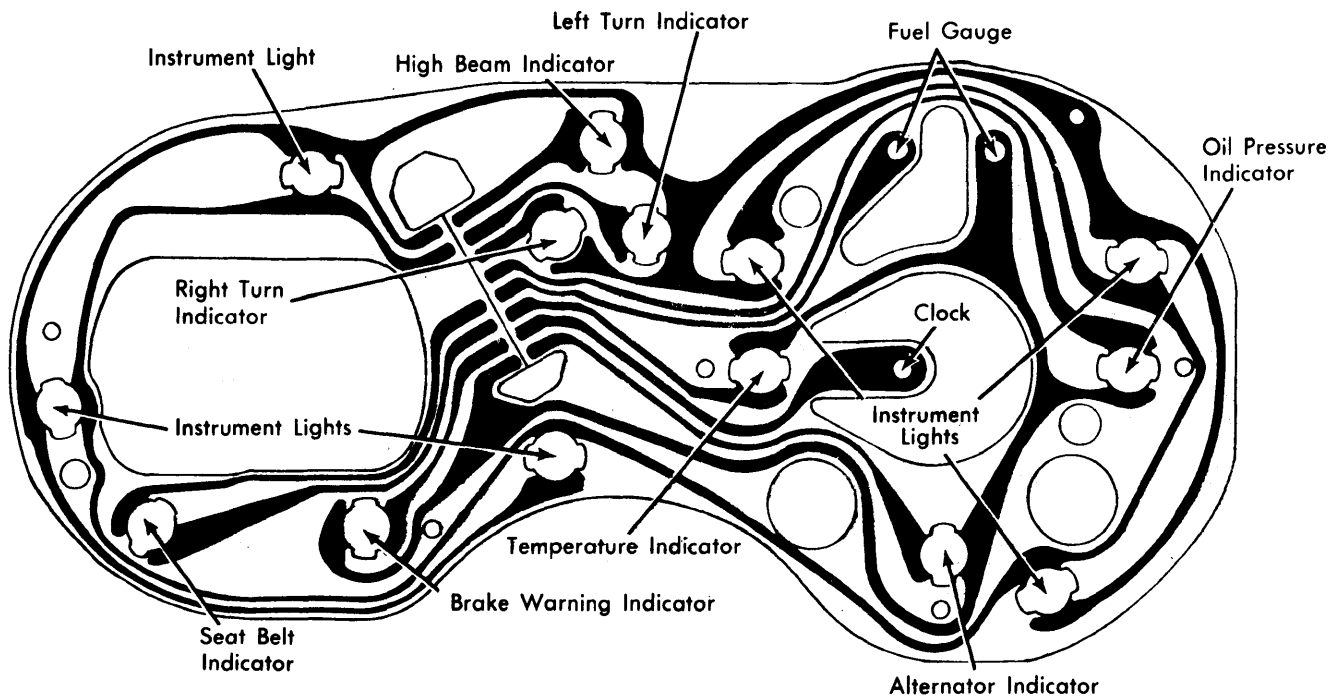

1975 Printed Circuits

OLDSMOBILE (Cont.)

OMEGA

PONTIAC

GRAND PRIX & GRAND AM (WITH INDICATOR LIGHTS)

PONTIAC (Cont.)

CATALINA, BONNEVILLE & GRAND VILLE (WITH GAUGES)

4P003

LEMANS
(WITH INDICATOR LIGHTS)