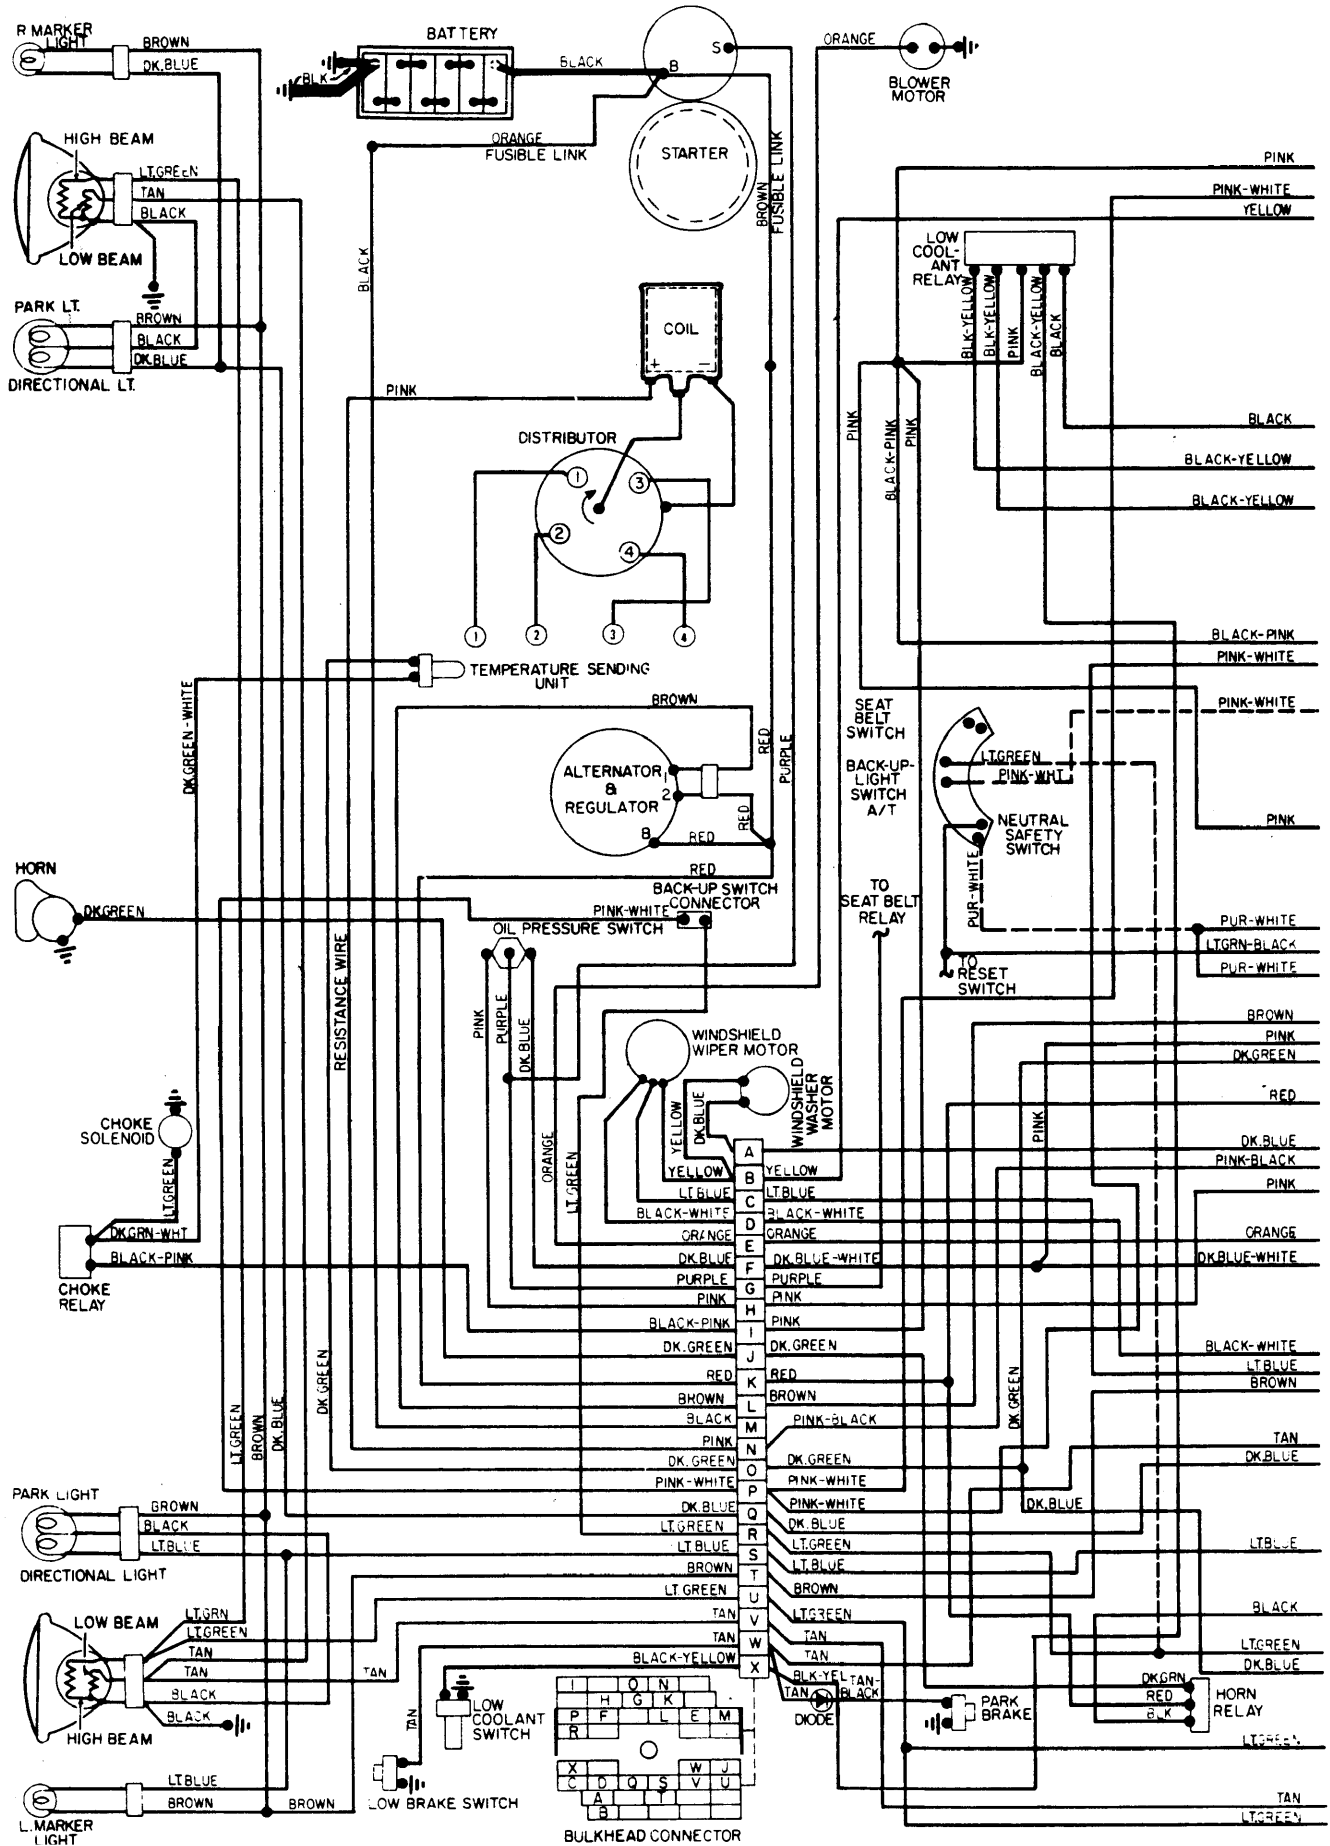

1975 Chevrolet

1975 Chevrolet

Vega & Monza
(4 Cylinder)

6-35