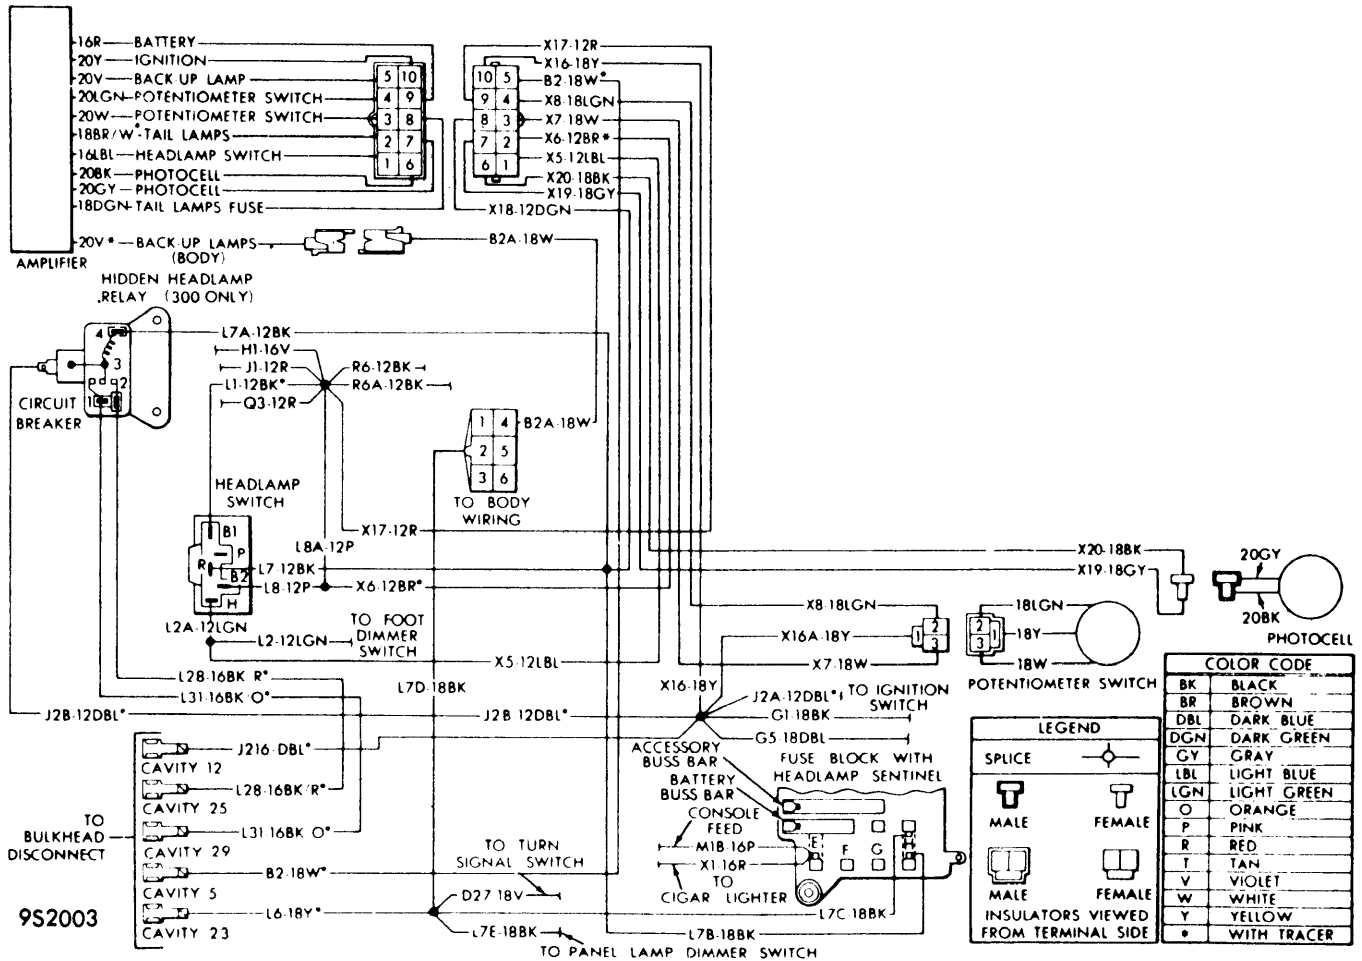

1974 Headlights

NOTE—POWER RELAY CONTAINS DAMPENING DIODE TO PROTECT PHOTO-AMPLIFIER FROM POWER RELAY SURGES DURING SWITCHING.

COLOR CODE

BLK	BLACK	N.C.	NO CONNECTION
DGN	DARK GREEN	R	RED
GY	GRAY	V	VIOLET OR PURPLE
GY BLK*	GRAY WITH BLACK STRIPE	V W*	VIOLET WITH WHITE STRIPE
LBL	LIGHT BLUE	W	WHITE OR NATURAL
LGN	LIGHT GREEN	-	WITH TRACER

9S2000

CHRYSLER CORP. AUTOMATIC BEAM CHANGER WIRING

9S2003

CHRYSLER CORP. SAFEGUARD SENTINEL WIRING