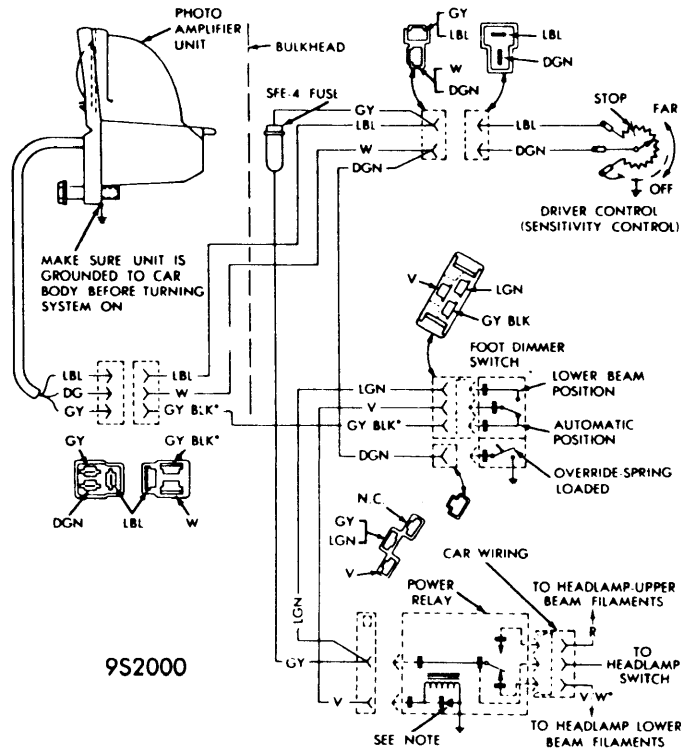

1974 Headlights

NOTE—POWER RELAY CONTAINS DAMPENING DIODE TO PROTECT PHOTO-AMPLIFIER FROM POWER RELAY SURGES DURING SWITCHING.

COLOR CODE

BLK	BLACK	N.C.	NO CONNECTION
DGN	DARK GREEN	R	RED
GY	GRAY	V	VIOLET OR PURPLE
GY BLK*	GRAY WITH BLACK STRIPE	V W*	VIOLET WITH WHITE STRIPE
LBL	LIGHT BLUE	W	WHITE OR NATURAL
LGN	LIGHT GREEN	-	WITH TRACER

9S2000

CHRYSLER CORP. AUTOMATIC BEAM CHANGER WIRING

9S2003

CHRYSLER CORP. SAFEGUARD SENTINEL WIRING