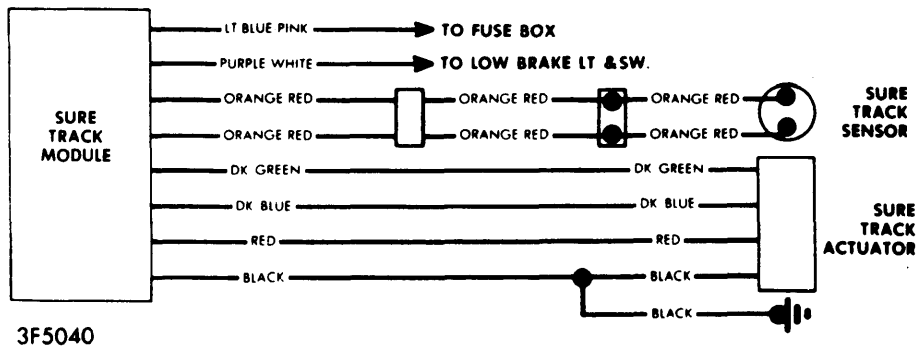

1974 Automatic Speed Controls

CHEVROLET CRUISE MASTER WIRING

1974 Electronic Brake Systems

FORD SURE TRACK WIRING DIAGRAM