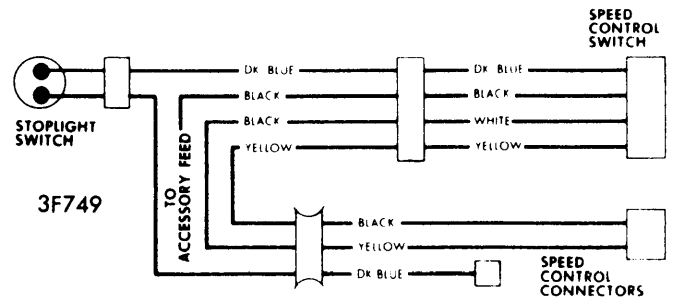

ALL CAR MODELS TURN SIGNAL & HAZARD WARNING WIRING (TYPICAL)

## 1974 Automatic Speed Controls

4AM01

CHRYSLER CORP. SPEED CONTROL WIRING

OF2015