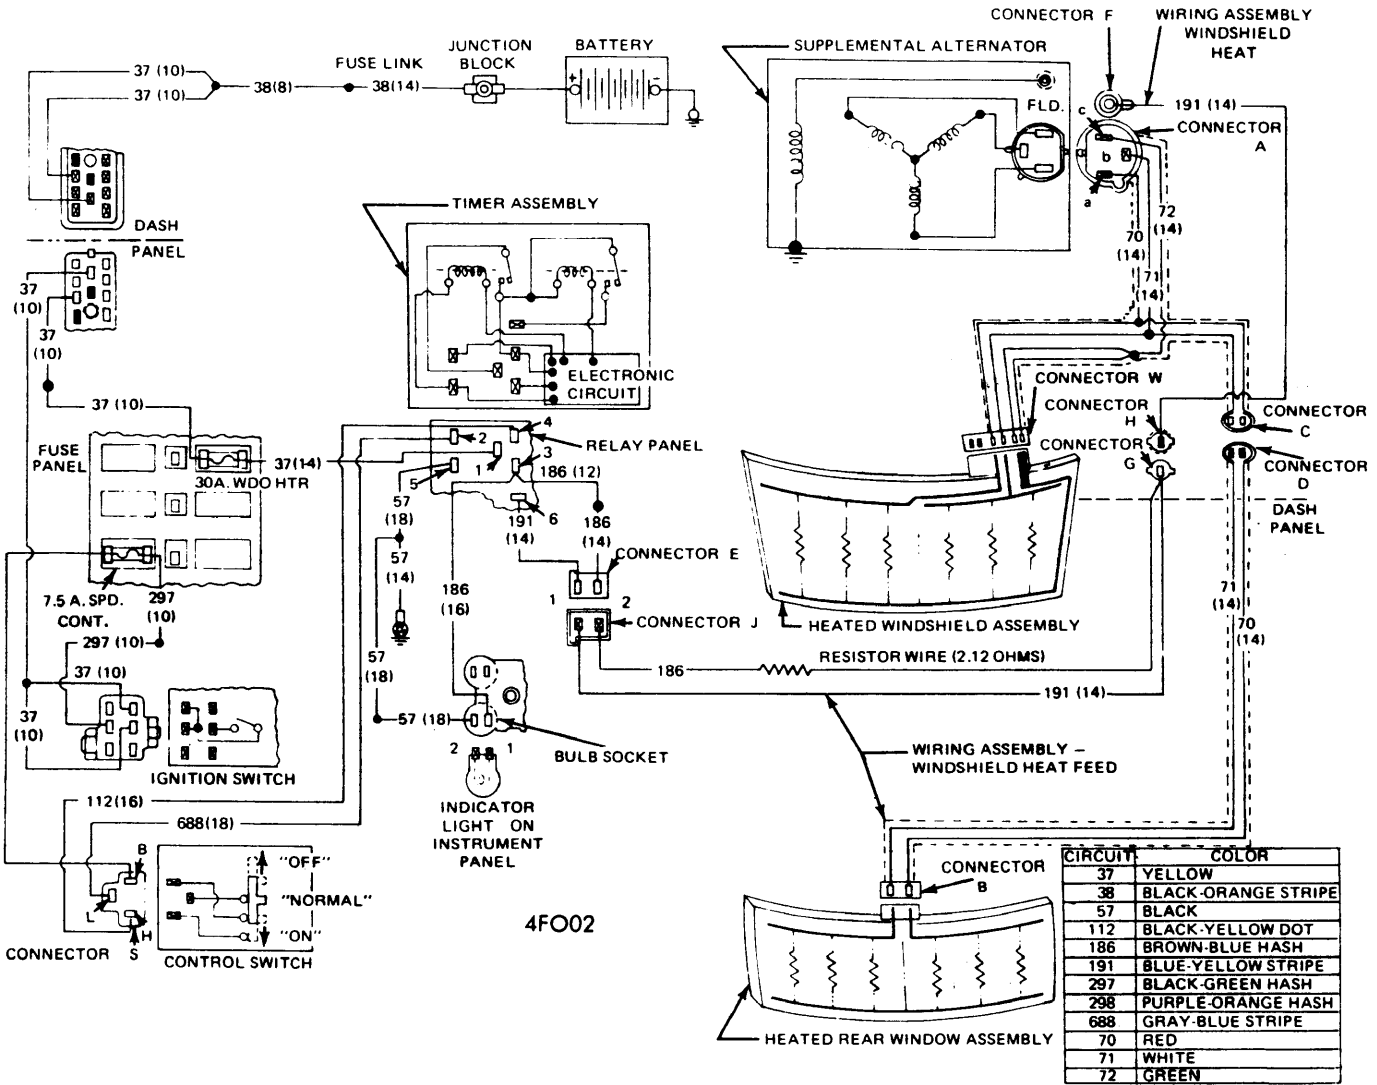

1974 Electric Window Defoggers

THUNDERBIRD & MARK IV, FRONT & REAR WINDOW QUICK DEFROST SYSTEM WIRING