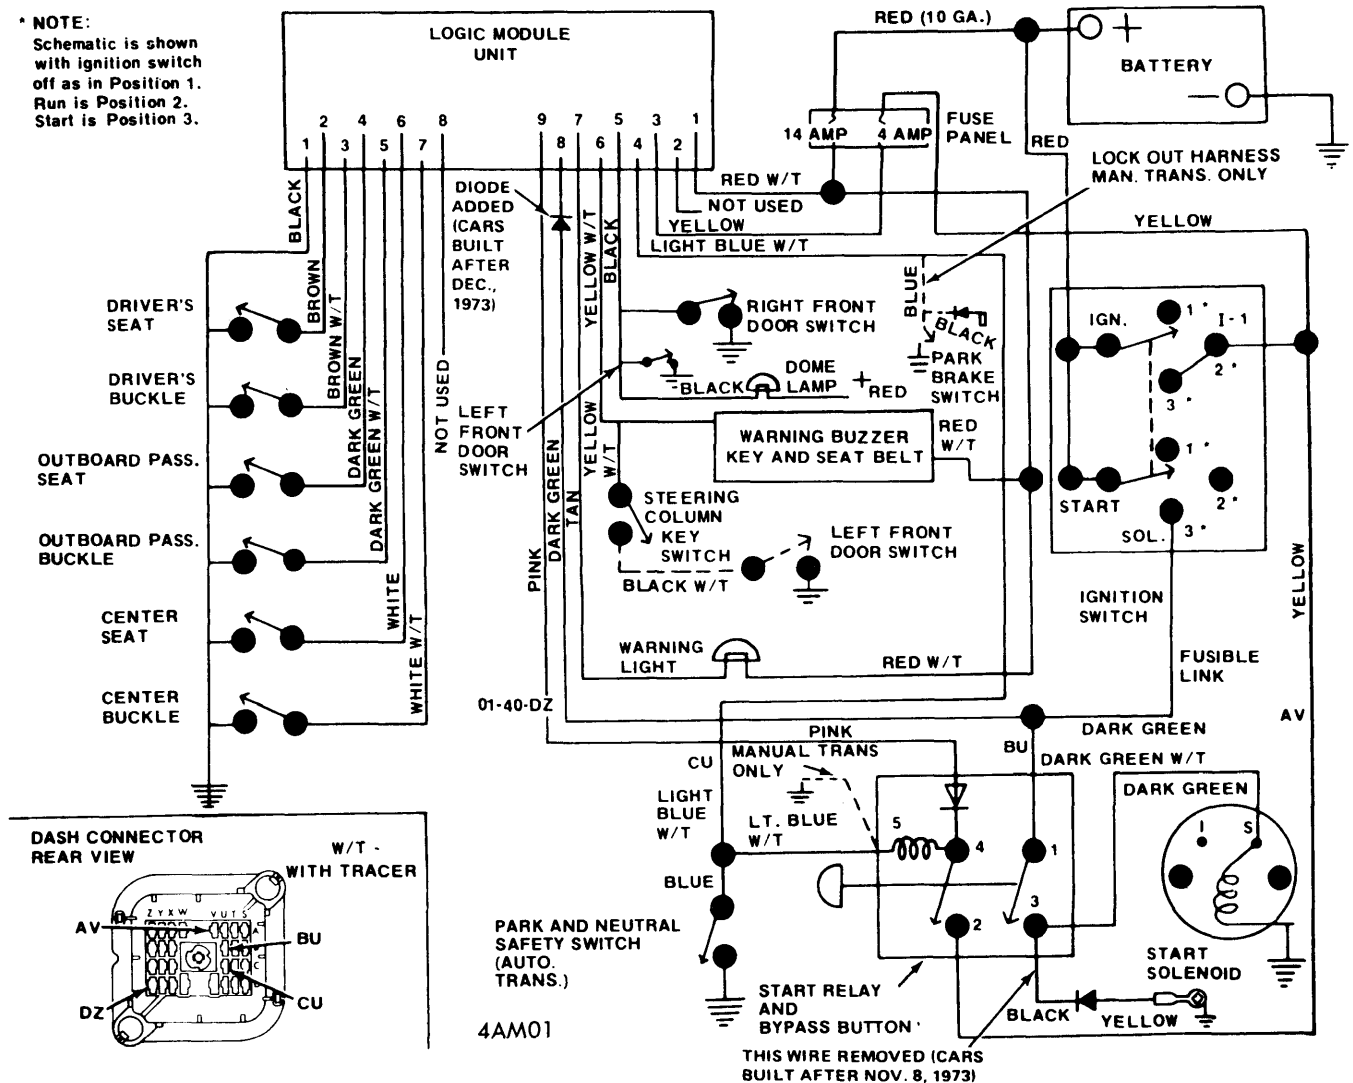

# 1974 Electric Sunroofs

CHRYSLER SUNROOF WIRING

RIVERIA SUNROOF WIRING

## 1974 Seat Belt Starter Interlock

\* NOTE:  
Schematic is shown with ignition switch off as in Position 1. Run is Position 2. Start is Position 3.

**AMERICAN MOTORS SEAT BELT STARTER INTERLOCK WIRING**