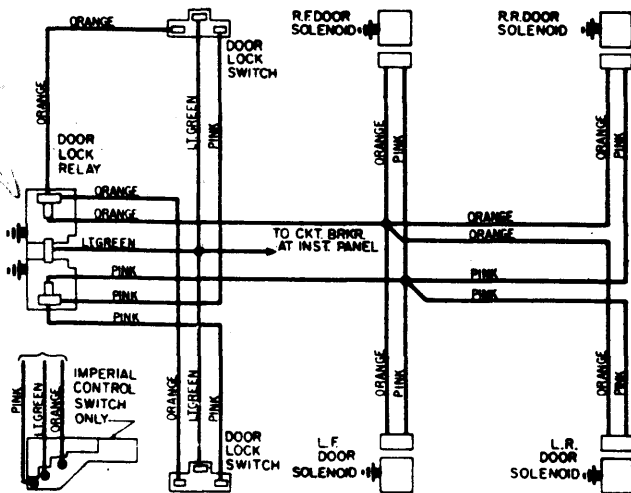

# 1974 Power Seat Controls

**GENERAL MOTORS  
SEAT BACK LATCH WIRING**

**GENERAL MOTORS  
TWO-WAY POWER SEAT WIRING**

# 1974 Electric Door Locks

**GENERAL MOTORS "F" STYLE DOOR LOCK WIRING**

1F9043

**CHRYSLER CORP. DOOR LOCK WIRING**

**GENERAL MOTORS "A", "B", "C", "E" BODY STYLES  
DOOR LOCK WIRING**