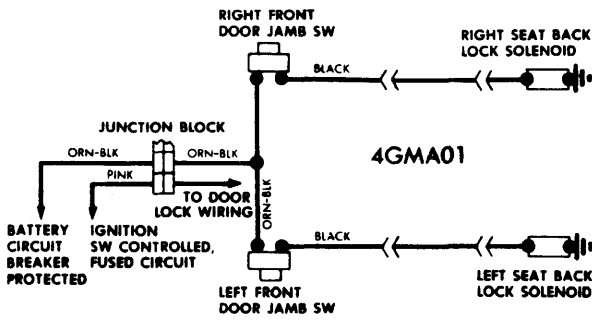

# 1974 Power Seat Controls

**GENERAL MOTORS  
SEAT BACK LATCH WIRING**

**GENERAL MOTORS  
TWO-WAY POWER SEAT WIRING**

# 1974 Electric Door Locks

**GENERAL MOTORS "F" STYLE DOOR LOCK WIRING**

1F9043

**CHRYSLER CORP. DOOR LOCK WIRING**

**GENERAL MOTORS "A", "B", "C", "E" BODY STYLES  
DOOR LOCK WIRING**