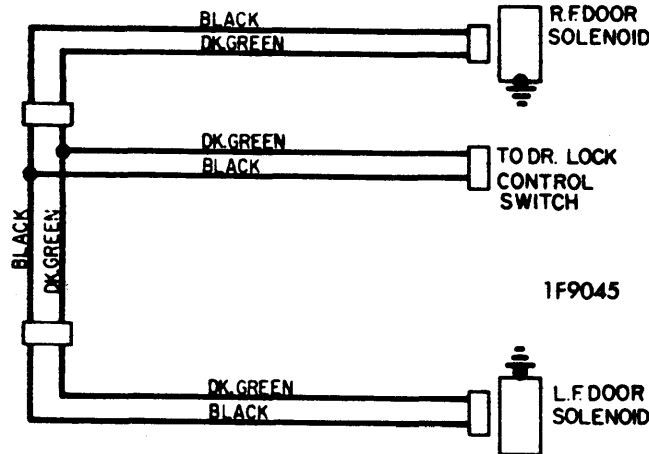

# 1974 Power Seat Controls

**GENERAL MOTORS  
SEAT BACK LATCH WIRING**

**GENERAL MOTORS  
TWO-WAY POWER SEAT WIRING**

# 1974 Electric Door Locks

**GENERAL MOTORS "F" STYLE DOOR LOCK WIRING**

1F9043

**CHRYSLER CORP. DOOR LOCK WIRING**

**GENERAL MOTORS "A", "B", "C", "E" BODY STYLES  
DOOR LOCK WIRING**