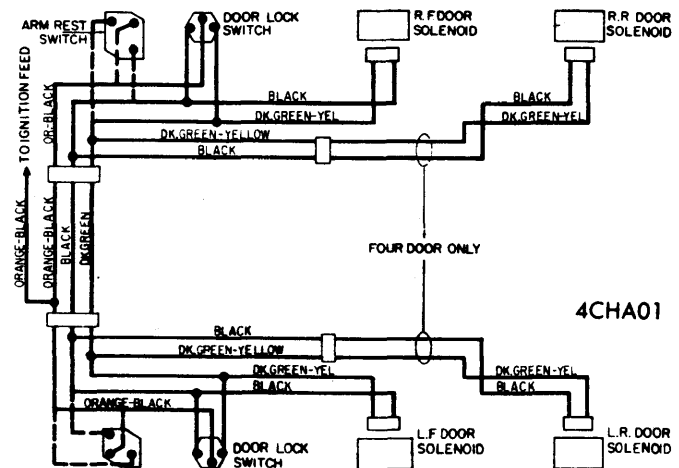

# 1974 Power Seat Controls

**GENERAL MOTORS  
SEAT BACK LATCH WIRING**

**GENERAL MOTORS  
TWO-WAY POWER SEAT WIRING**

# 1974 Electric Door Locks

**GENERAL MOTORS "F" STYLE DOOR LOCK WIRING**

1F9043

**CHRYSLER CORP. DOOR LOCK WIRING**

**GENERAL MOTORS "A", "B", "C", "E" BODY STYLES  
DOOR LOCK WIRING**