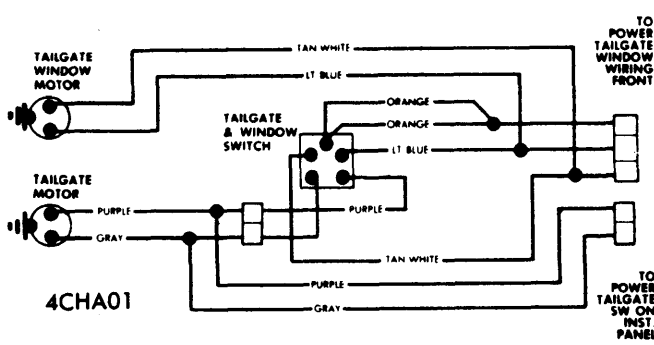

1974 Electric Window Controls

5-121

GENERAL MOTORS POWER TAILGATE WINDOW WIRING

CORVETTE POWER WINDOW WIRING

1974 Electric Windshield Wipers

AMERICAN MOTORS WIPER SYSTEM (EXC. JAVELIN)

CHRYSLER CORP. TWO SPEED WIPER SYSTEM (CONCEALED WIPERS)

JAVELIN WIPER SYSTEM WIRING

CHRYSLER CORP. TWO SPEED WIPER SYSTEM (NON-CONCEALED WIPERS)

1974 Electric Windshield Wipers

GENERAL MOTORS SQUARE-MOTOR WIPER SYSTEM WIRING

CHRYSLER CORP. THREE SPEED WIPER SYSTEM WIRING DIAGRAM