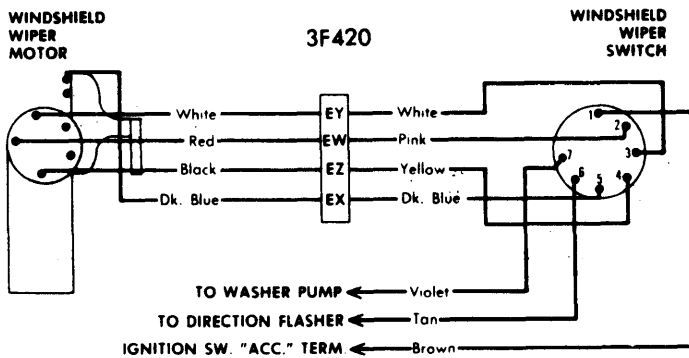

1974 Electric Window Controls

5-121

GENERAL MOTORS POWER TAILGATE WINDOW WIRING

CORVETTE POWER WINDOW WIRING

1974 Electric Windshield Wipers

AMERICAN MOTORS WIPER SYSTEM (EXC. JAVELIN)

CHRYSLER CORP. TWO SPEED WIPER SYSTEM (CONCEALED WIPERS)