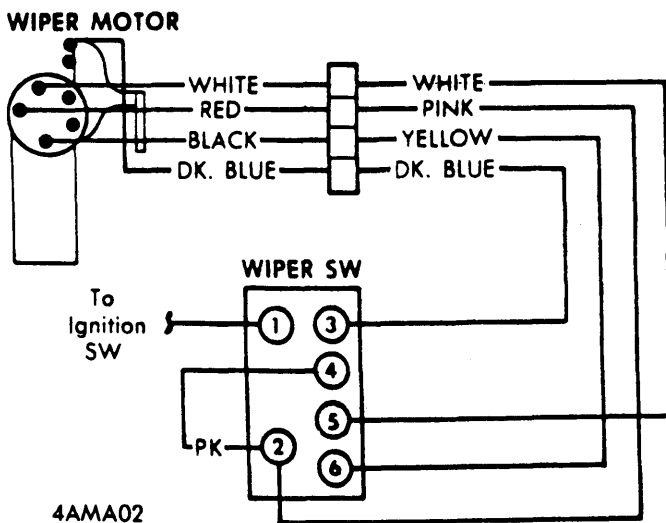

1974 Electric Window Controls

5-121

GENERAL MOTORS POWER TAILGATE WINDOW WIRING

CORVETTE POWER WINDOW WIRING

1974 Electric Windshield Wipers

AMERICAN MOTORS WIPER SYSTEM (EXC. JAVELIN)

CHRYSLER CORP. TWO SPEED WIPER SYSTEM (CONCEALED WIPERS)

JAVELIN WIPER SYSTEM WIRING

CHRYSLER CORP. TWO SPEED WIPER SYSTEM (NON-CONCEALED WIPERS)

1974 Electric Windshield Wipers

GENERAL MOTORS SQUARE-MOTOR WIPER SYSTEM WIRING

CHRYSLER CORP. THREE SPEED WIPER SYSTEM WIRING DIAGRAM