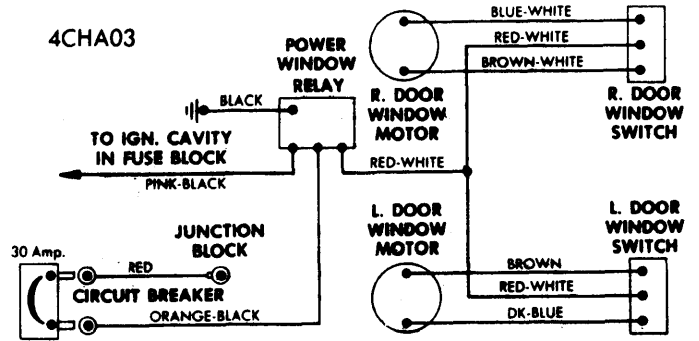

1974 Electric Window Controls

5-121

GENERAL MOTORS POWER TAILGATE WINDOW WIRING

CORVETTE POWER WINDOW WIRING

1974 Electric Windshield Wipers

AMERICAN MOTORS WIPER SYSTEM (EXC. JAVELIN)

CHRYSLER CORP. TWO SPEED WIPER SYSTEM (CONCEALED WIPERS)