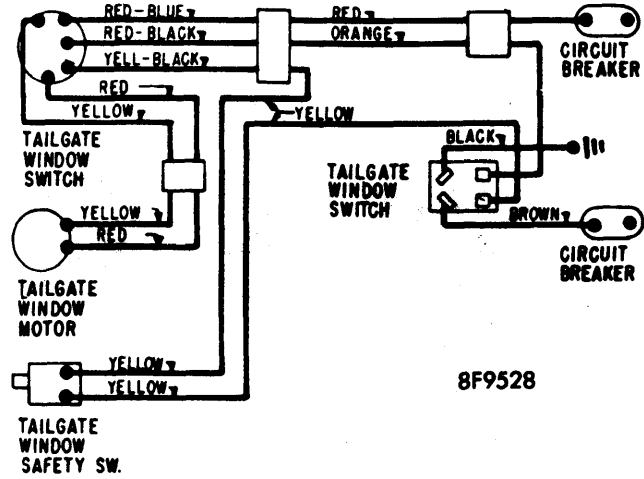

1974 Electric Window Controls

8F9529

AMERICAN MOTORS POWER WINDOW WIRING

8F9528

AMERICAN MOTORS TAILGATE WINDOW WIRING

4CRA02

CHRYSLER POWER WINDOW WIRING