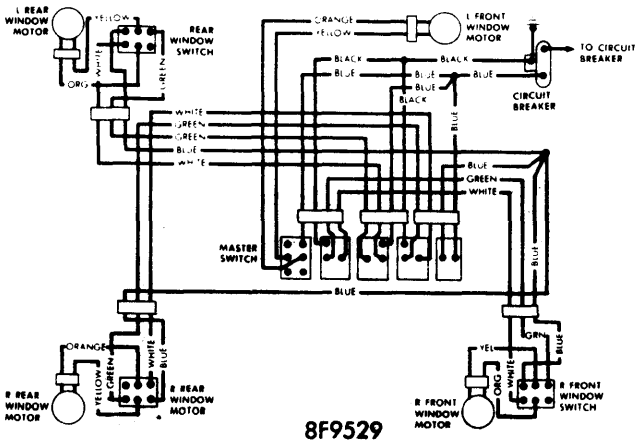

1974 Electric Window Controls

8F9529

AMERICAN MOTORS POWER WINDOW WIRING

8F9528

AMERICAN MOTORS TAILGATE WINDOW WIRING

4CRA02

CHRYSLER POWER WINDOW WIRING