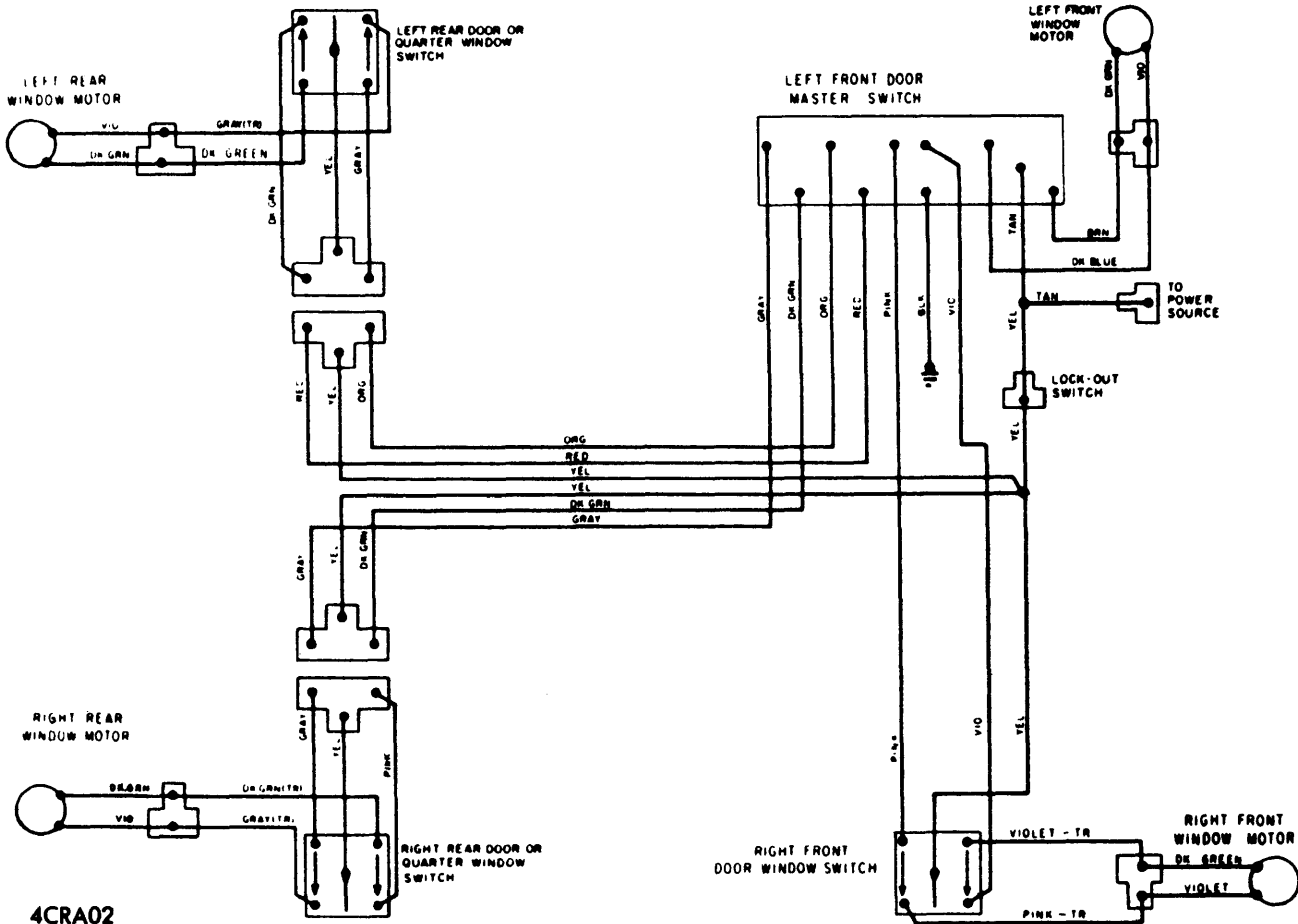

1974 Electric Window Controls

8F9529

AMERICAN MOTORS POWER WINDOW WIRING

8F9528

AMERICAN MOTORS TAILGATE WINDOW WIRING

4CRA02

CHRYSLER POWER WINDOW WIRING