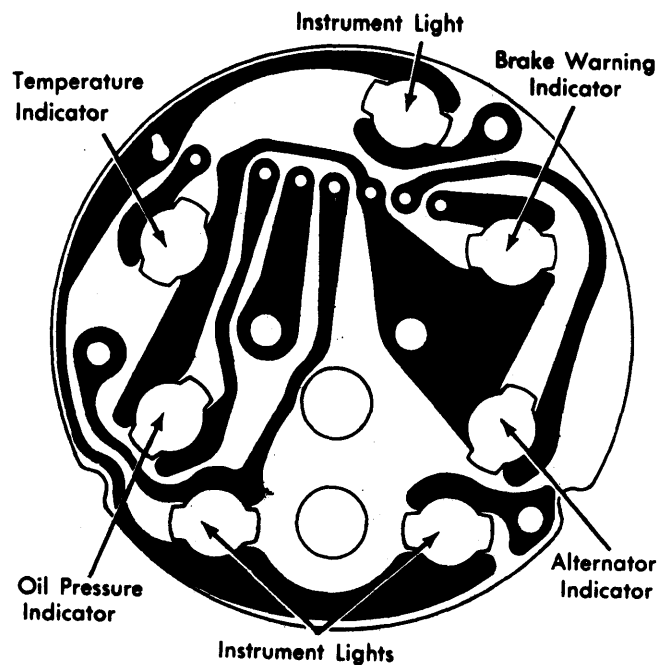

FORD MOTOR CO. (Cont.)

TORINO, MONTEGO, COUGAR
(WITH GAUGES)

THUNDERBIRD

OLDSMOBILE

OMEGA

1974 Printed Circuits

OLDSMOBILE (Cont.)

DELTA 88, NINETY EIGHT & TORONADO

CUTLASS (WITH INDICATOR LIGHTS & SPEED WARNING)

CUTLASS (INDICATOR LIGHTS)

40L01