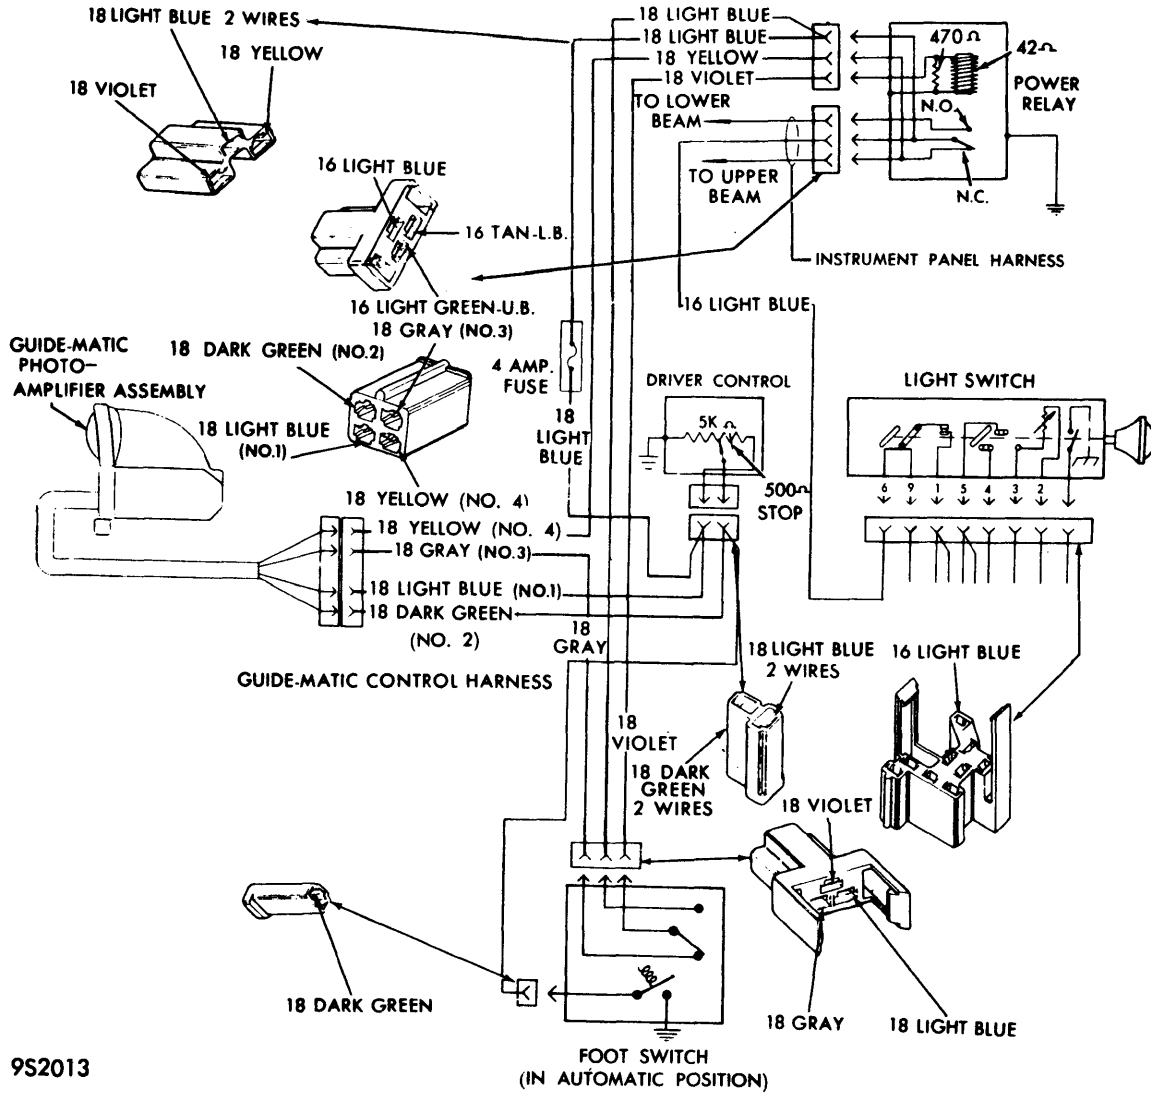

# 1973 Headlights

4-121

9S2013

**CADILLAC GUIDE-MATIC WIRING**

# 1973 Electronic Ignition System

**CHRYSLER CORP. ELECTRONIC IGNITION SYSTEM WIRING**