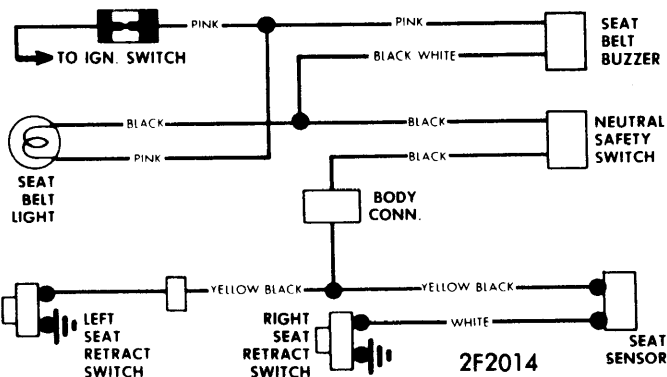

# 4-112 1973 Seat Belt Warning Systems

**BUICK WITH MAN. TRANS.  
SEAT BELT WARNING SYSTEM**

**CADILLAC SEAT BELT WARNING SYSTEM**

**CORVETTE SEAT BELT WARNING SYSTEM**

**VEGA SEAT BELT WARNING SYSTEM**

**APOLLO WITH AUTO. TRANS.  
SEAT BELT WARNING SYSTEM**

**CHEVELLE & MONTE CARLO  
SEAT BELT WARNING SYSTEM**

**VENTURA & NOVA SEAT BELT WARNING SYSTEM**

**OMEGA SEAT BELT WARNING SYSTEM**