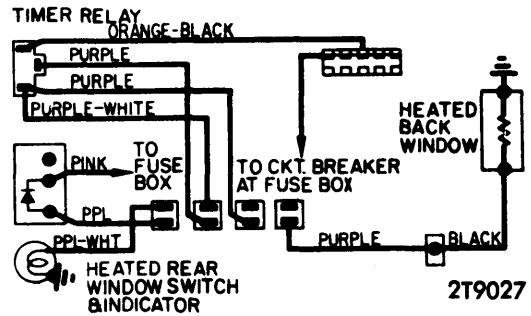

BUICK WINDOW DEFOGGER SYSTEM