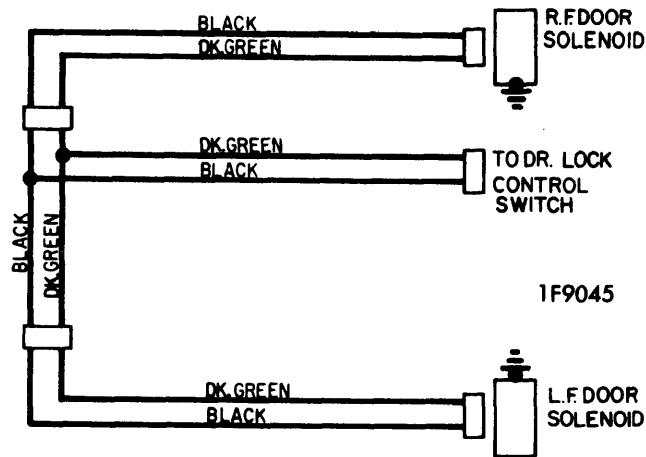

# 1973 Electric Door Locks

GENERAL MOTORS "F" STYLE DOOR LOCK WIRING