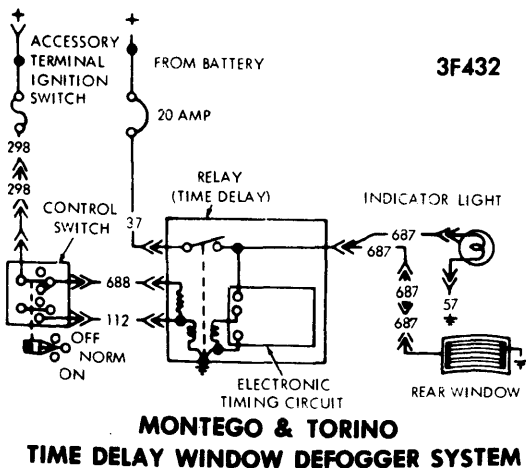

1973 Electric Door Locks

GENERAL MOTORS "F" STYLE DOOR LOCK WIRING

1973 Electric Window Defoggers

AMERICAN MOTORS (JAVELIN) WINDOW DEFOGGER SYSTEM

AMERICAN MOTORS (MATADOR, AMBASSADOR) WINDOW DEFOGGER SYSTEM

MONTEGO & TORINO TIME DELAY WINDOW DEFOGGER SYSTEM

LINCOLN LATCHING RELAY WINDOW DEFOGGER SYSTEM