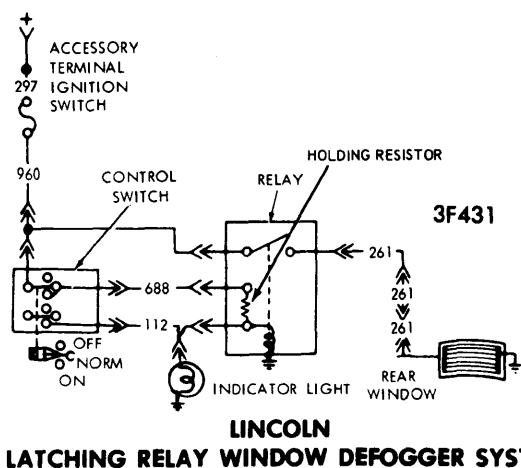

1973 Electric Door Locks

GENERAL MOTORS "F" STYLE DOOR LOCK WIRING

1973 Electric Window Defoggers

AMERICAN MOTORS (JAVELIN) WINDOW DEFOGGER SYSTEM

AMERICAN MOTORS (MATADOR, AMBASSADOR) WINDOW DEFOGGER SYSTEM

MONTEGO & TORINO TIME DELAY WINDOW DEFOGGER SYSTEM

LINCOLN LATCHING RELAY WINDOW DEFOGGER SYSTEM