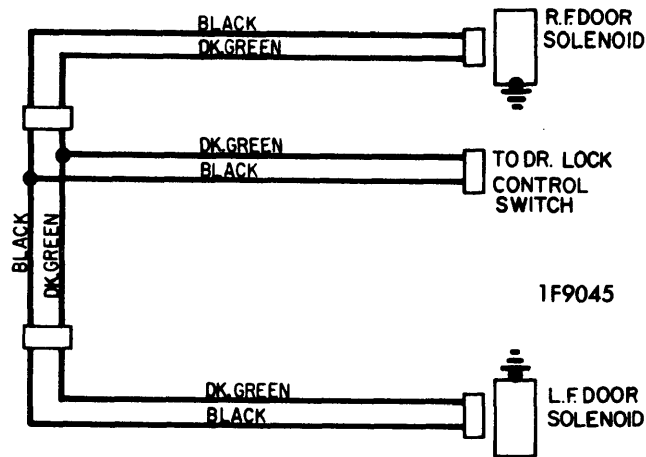

1973 Electric Door Locks

GENERAL MOTORS "F" STYLE DOOR LOCK WIRING