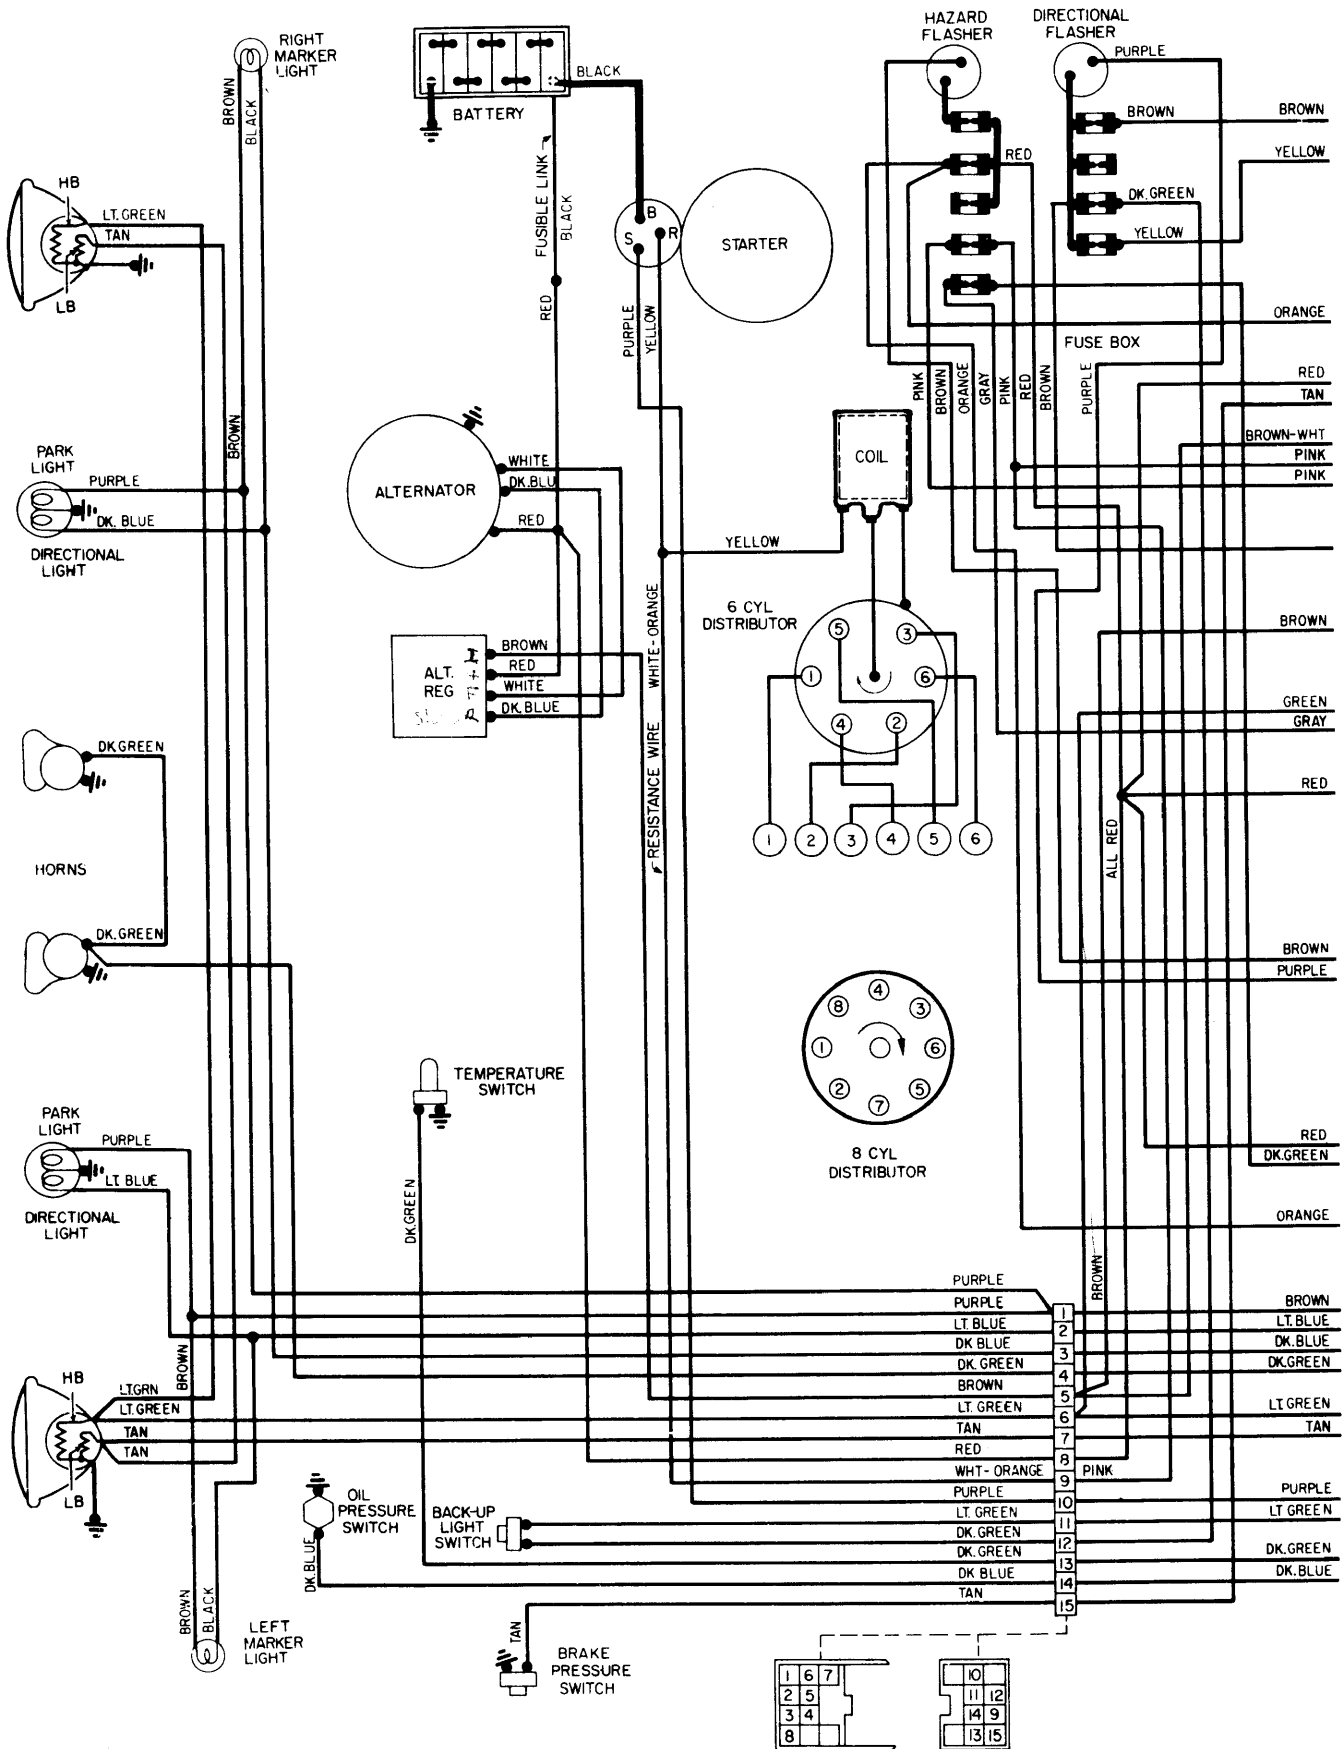

1972 Chevrolet

1972 Chevrolet

"G" Models

3-121