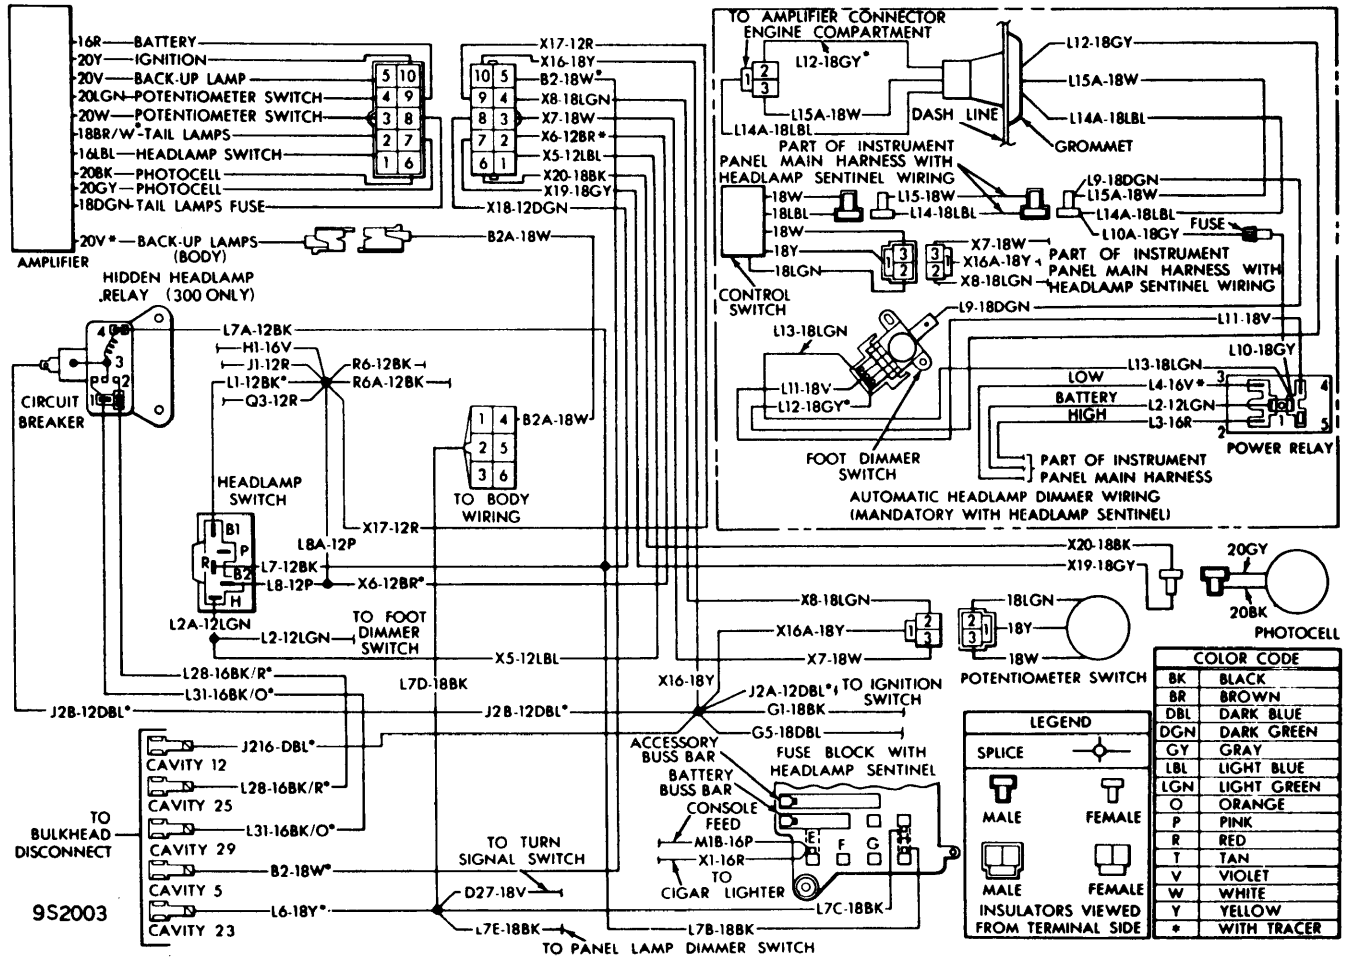

1972 Headlights

CHRYSLER CORP. SAFEGUARD SENTINEL

SAFEGUARD SENTINEL WIRING DIAGRAM

CORVETTE RETRACTABLE HEADLIGHTS

CORVETTE HEADLIGHT VACUUM CONTROL SCHEMATIC CIRCUITS