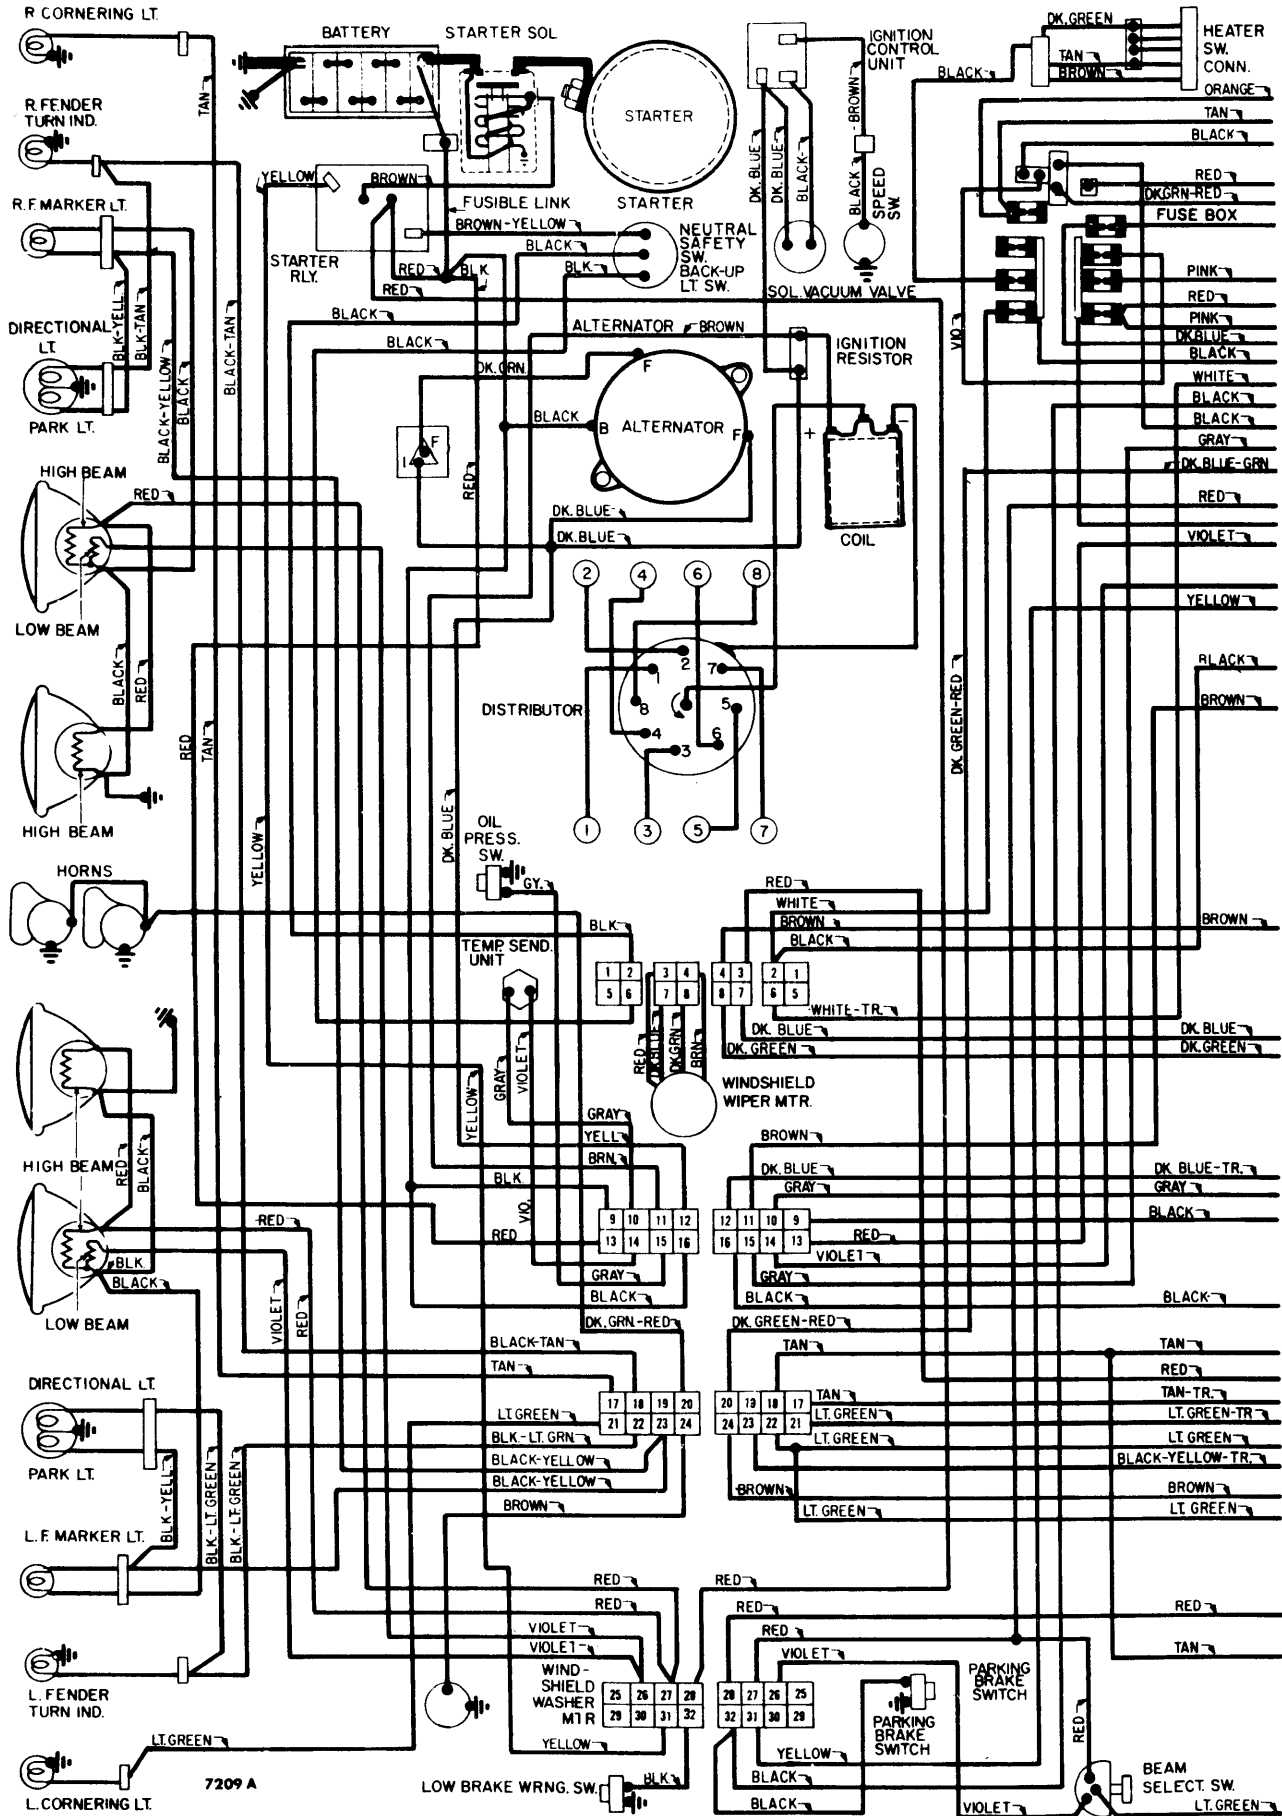

1972 Chrysler

1972 Chrysler

Newport

3-35