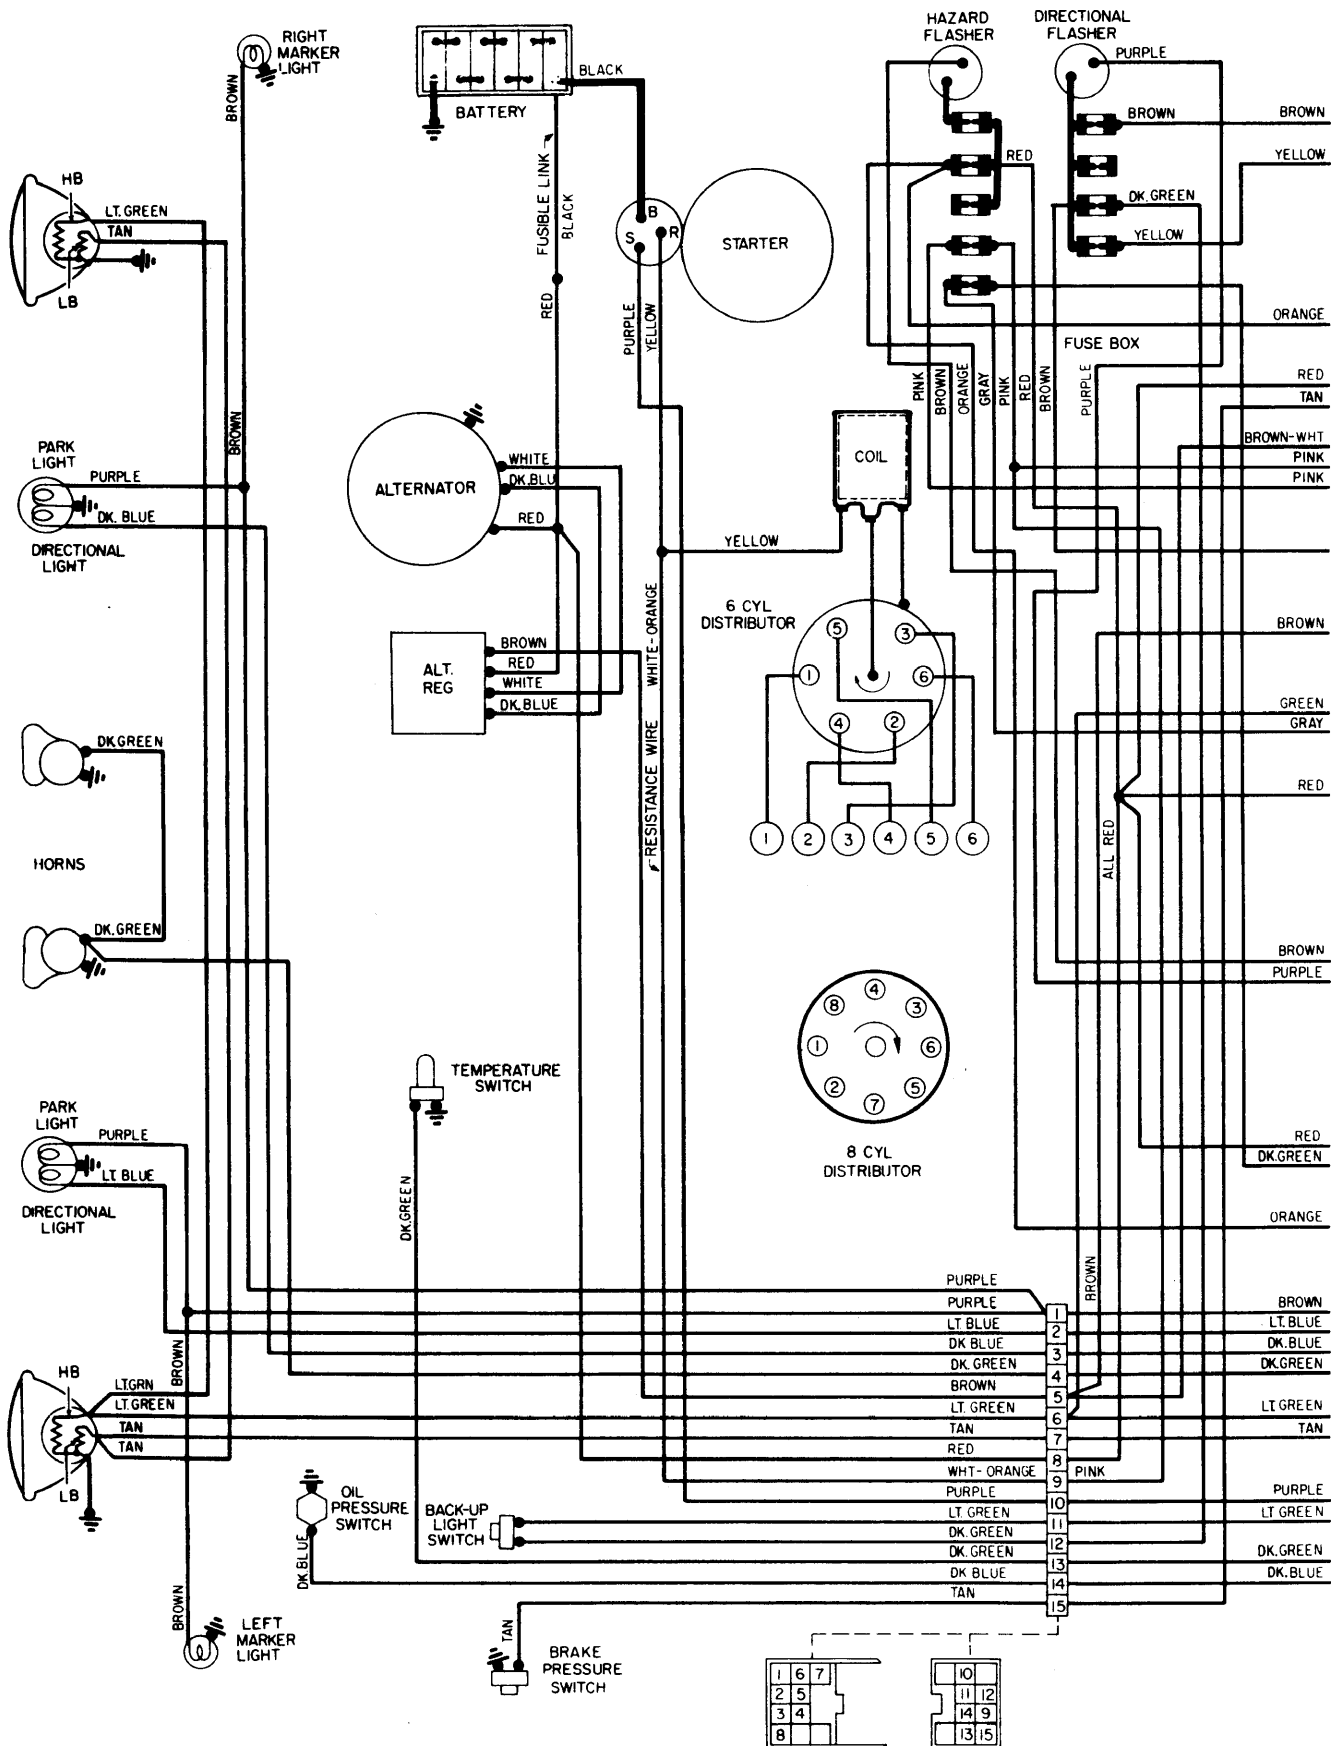

1971 Chevrolet

1971 Chevrolet

"G" Models

2-115