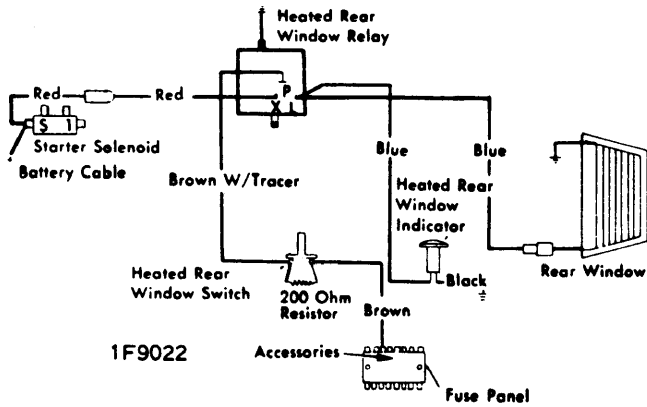

# 1971 Electric Window Defoggers

**1F9021**  
**AMERICAN MOTORS (MATADOR, AMBASSADOR)**  
**WIRING DIAGRAM**

**1F9018**  
**TIME DELAY RELAY - FORD MOTOR CO.**

**1F9022**  
**AMERICAN MOTORS (JAVELIN) WIRING DIAGRAM**

**1F9017**  
**LATCHING RELAY CIRCUIT - EXCEPT LINCOLN**

**1F9016**  
**LATCHING RELAY CIRCUIT - LINCOLN ONLY**