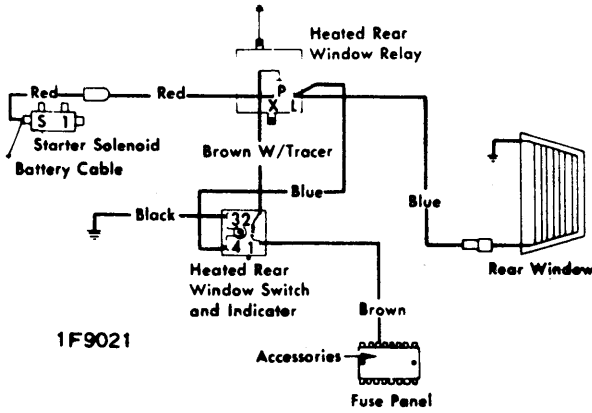

# 1971 Electric Window Defoggers

**1F9021**  
**AMERICAN MOTORS (MATADOR, AMBASSADOR)**  
**WIRING DIAGRAM**

**1F9018**  
**TIME DELAY RELAY - FORD MOTOR CO.**

**1F9022**  
**AMERICAN MOTORS (JAVELIN) WIRING DIAGRAM**

**1F9017**  
**LATCHING RELAY CIRCUIT - EXCEPT LINCOLN**

**1F9016**  
**LATCHING RELAY CIRCUIT - LINCOLN ONLY**