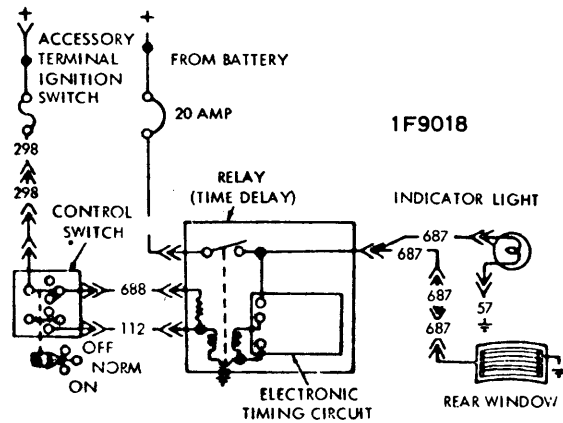

# 1971 Electric Window Defoggers

**1F9021**  
**AMERICAN MOTORS (MATADOR, AMBASSADOR)**  
**WIRING DIAGRAM**

**1F9018**  
**TIME DELAY RELAY - FORD MOTOR CO.**

**1F9022**  
**AMERICAN MOTORS (JAVELIN) WIRING DIAGRAM**

**1F9017**  
**LATCHING RELAY CIRCUIT - EXCEPT LINCOLN**

**1F9016**  
**LATCHING RELAY CIRCUIT - LINCOLN ONLY**