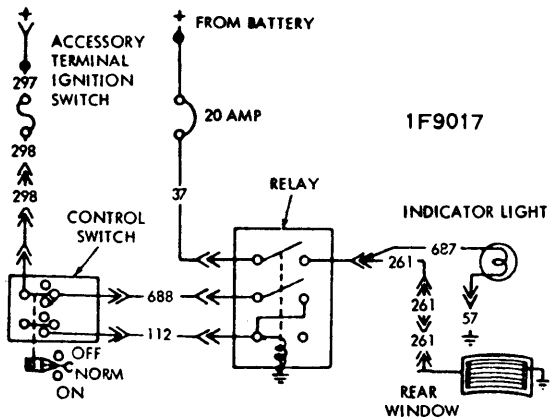

# 1971 Electric Window Defoggers

**1F9021**  
**AMERICAN MOTORS (MATADOR, AMBASSADOR)**  
**WIRING DIAGRAM**

**1F9018**  
**TIME DELAY RELAY - FORD MOTOR CO.**

**1F9022**  
**AMERICAN MOTORS (JAVELIN) WIRING DIAGRAM**

**1F9017**  
**LATCHING RELAY CIRCUIT - EXCEPT LINCOLN**

**1F9016**  
**LATCHING RELAY CIRCUIT - LINCOLN ONLY**