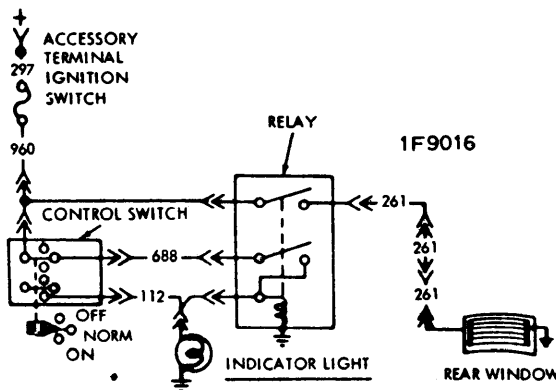

# 1971 Electric Window Defoggers

**1F9021**  
**AMERICAN MOTORS (MATADOR, AMBASSADOR)**  
**WIRING DIAGRAM**

**1F9018**  
**TIME DELAY RELAY - FORD MOTOR CO.**

**1F9022**  
**AMERICAN MOTORS (JAVELIN) WIRING DIAGRAM**

**1F9017**  
**LATCHING RELAY CIRCUIT - EXCEPT LINCOLN**

**1F9016**  
**LATCHING RELAY CIRCUIT - LINCOLN ONLY**