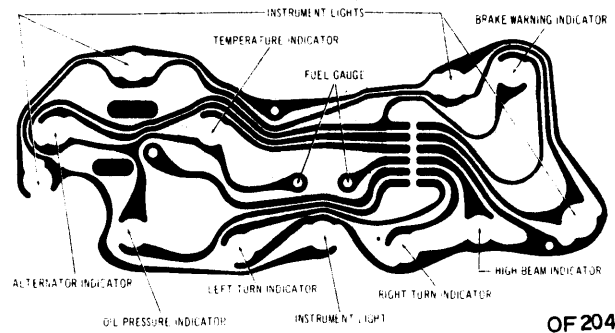

GENERAL MOTORS (Cont.)

PONTIAC

9W1033

1971 LE MANS, GTO, T-37 & GRAND PRIX
(WITH GAUGES)

OF2047

1971 FIREBIRD (WITH INDICATOR LIGHTS)

9W1032

1971 LE MANS, GTO, T-37 & GRAND PRIX
(WITH INDICATOR LIGHTS)