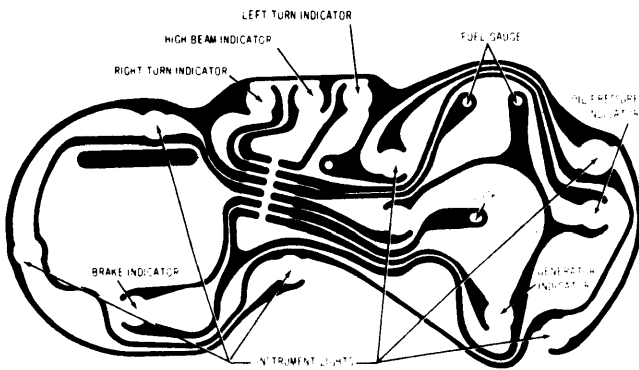

1971 LE MANS, GTO, T-37 & GRAND PRIX
(WITH INDICATOR LIGHTS)

1F2001