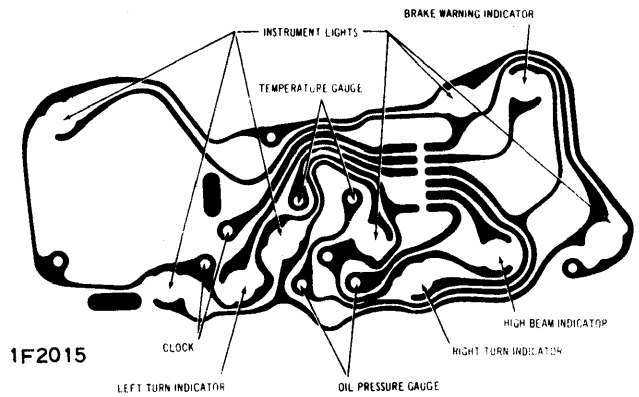

GENERAL MOTORS (Cont.)

PONTIAC

9W1033

1971 LE MANS, GTO, T-37 & GRAND PRIX
(WITH GAUGES)

OF2047

1971 FIREBIRD (WITH INDICATOR LIGHTS)

9W1032

1971 LE MANS, GTO, T-37 & GRAND PRIX
(WITH INDICATOR LIGHTS)

1F2015

1971 FIREBIRD (WITH GAUGES)

1F2001

1971 PONTIAC (WITH INDICATOR LIGHTS)

1F2002

1971 PONTIAC (WITH GAUGES)

9W1097

1971 VENTURA II