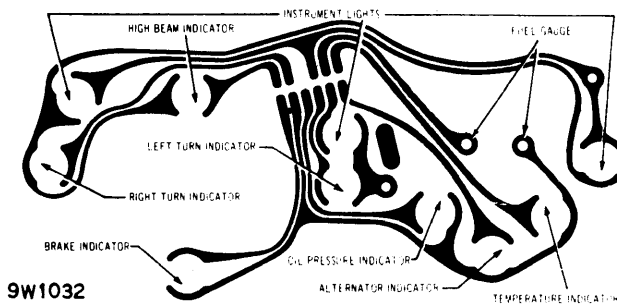

GENERAL MOTORS (Cont.)

PONTIAC

9W1033

1971 LE MANS, GTO, T-37 & GRAND PRIX
(WITH GAUGES)

OF2047

1971 FIREBIRD (WITH INDICATOR LIGHTS)

9W1032

1971 LE MANS, GTO, T-37 & GRAND PRIX
(WITH INDICATOR LIGHTS)