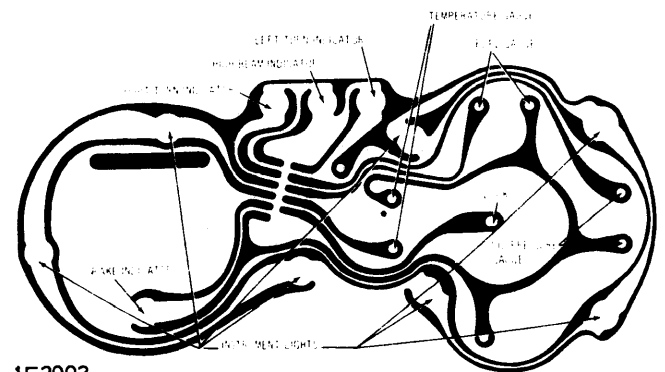

GENERAL MOTORS (Cont.)

PONTIAC

9W1033

1971 LE MANS, GTO, T-37 & GRAND PRIX
(WITH GAUGES)

OF2047

1971 FIREBIRD (WITH INDICATOR LIGHTS)

9W1032

1971 LE MANS, GTO, T-37 & GRAND PRIX
(WITH INDICATOR LIGHTS)

1F2015

1971 FIREBIRD (WITH GAUGES)

1F2001

1971 PONTIAC (WITH INDICATOR LIGHTS)

1F2002

1971 PONTIAC (WITH GAUGES)

9W1097

1971 VENTURA II