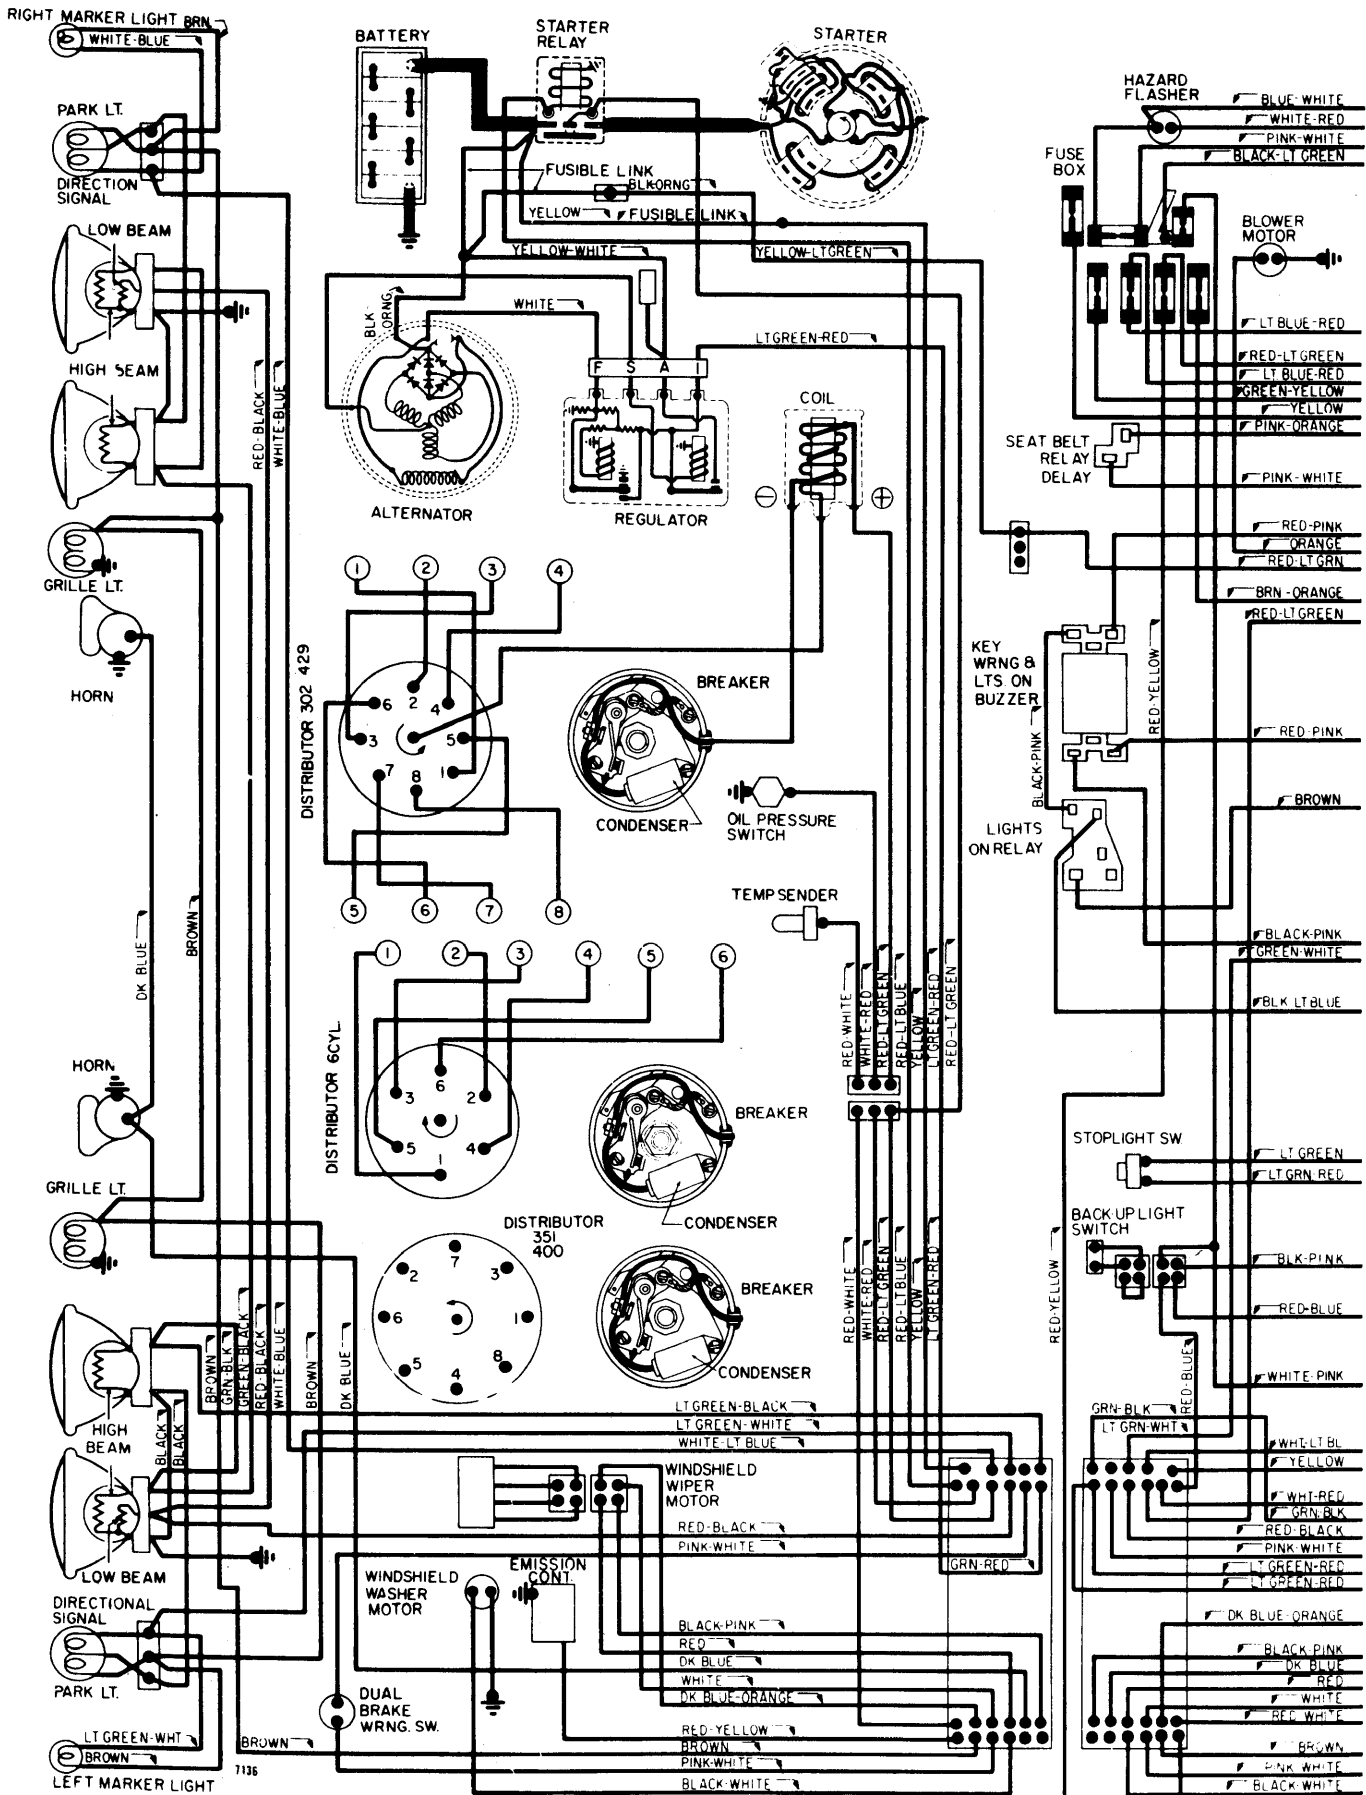

Montego & Cyclone 1971 Mercury

See Ford Thunderbird diagram for Starter & Solenoid used on 429" V8.

1971 Mercury Montego & Cyclone