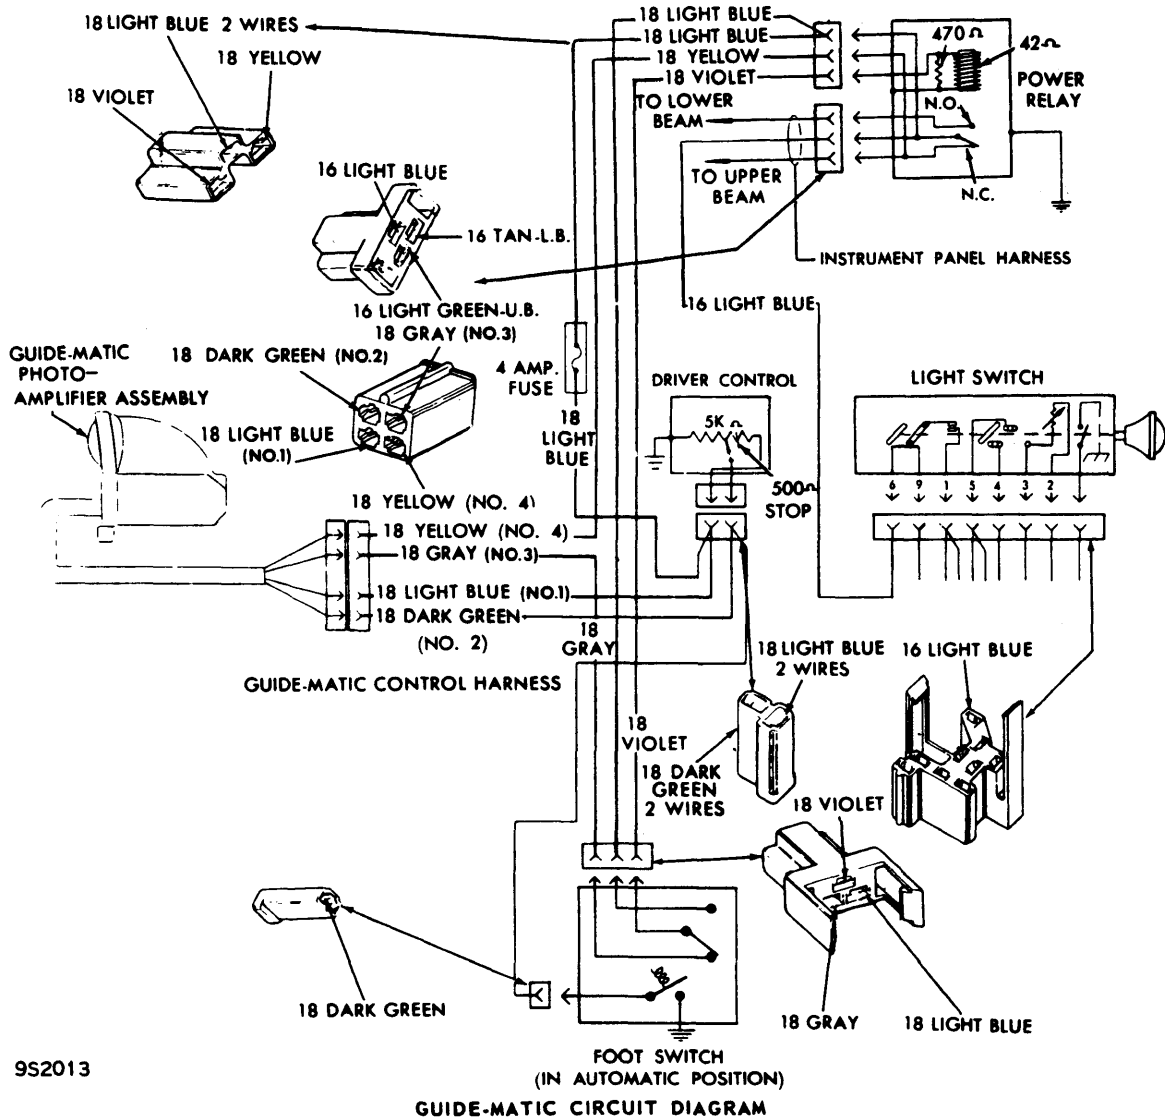

# 1970 Headlights

## GENERAL MOTORS GUIDE-MATIC

9S2013

FOOT SWITCH  
(IN AUTOMATIC POSITION)  
GUIDE-MATIC CIRCUIT DIAGRAM