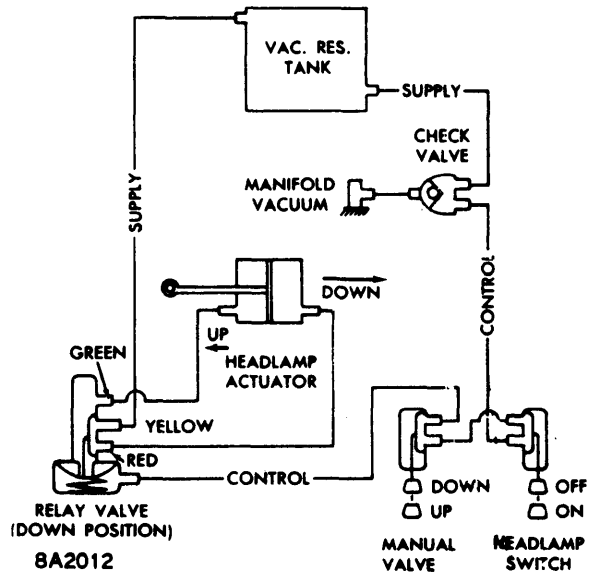

NOTE-POWER RELAY CONTAINS DAMPENING DIODE TO PROTECT PHOTO-AMPLIFIER FROM POWER RELAY SURGES DURING SWITCHING.

COLOR CODE

BLK BLACK	N.C. NO CONNECTION
DGN DARK GREEN	R RED
GY GRAY	V VIOLET OR PURPLE
GY BLK* GRAY WITH BLACK STRIPE	V W* VIOLET WITH WHITE STRIPE
LBL LIGHT BLUE	W WHITE OR NATURAL
LGN LIGHT GREEN	• WITH TRACER

CHRYSLER CORP. AUTOMATIC BEAM CHANGER  
WIRING DIAGRAM

CORVETTE HEADLIGHT VACUUM CONTROL  
SCHEMATIC CIRCUITS