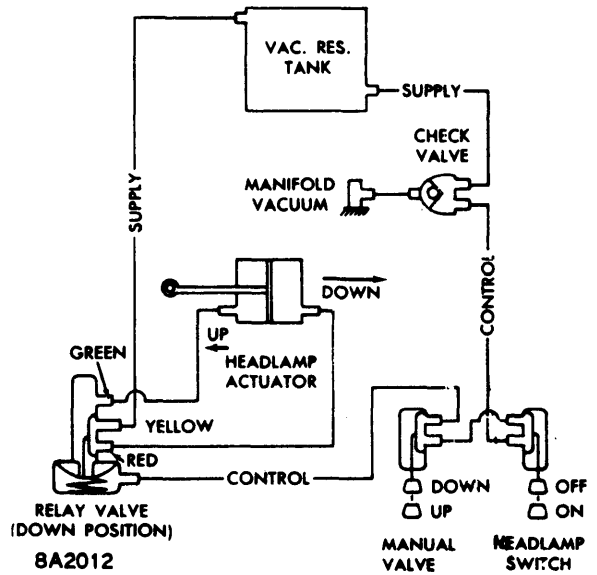

NOTE—POWER RELAY CONTAINS DAMPENING DIODE TO PROTECT PHOTO-AMPLIFIER FROM POWER RELAY SURGES DURING SWITCHING.

COLOR CODE

BLK BLACK	N.C. NO CONNECTION
DGN DARK GREEN	R RED
GY GRAY	V VIOLET OR PURPLE
GY BLK* GRAY WITH BLACK STRIPE	V W* VIOLET WITH WHITE STRIPE
LBL LIGHT BLUE	W WHITE OR NATURAL
LGN LIGHT GREEN	• WITH TRACER

CHRYSLER CORP. AUTOMATIC BEAM CHANGER
WIRING DIAGRAM

CORVETTE HEADLIGHT VACUUM CONTROL
SCHEMATIC CIRCUITS