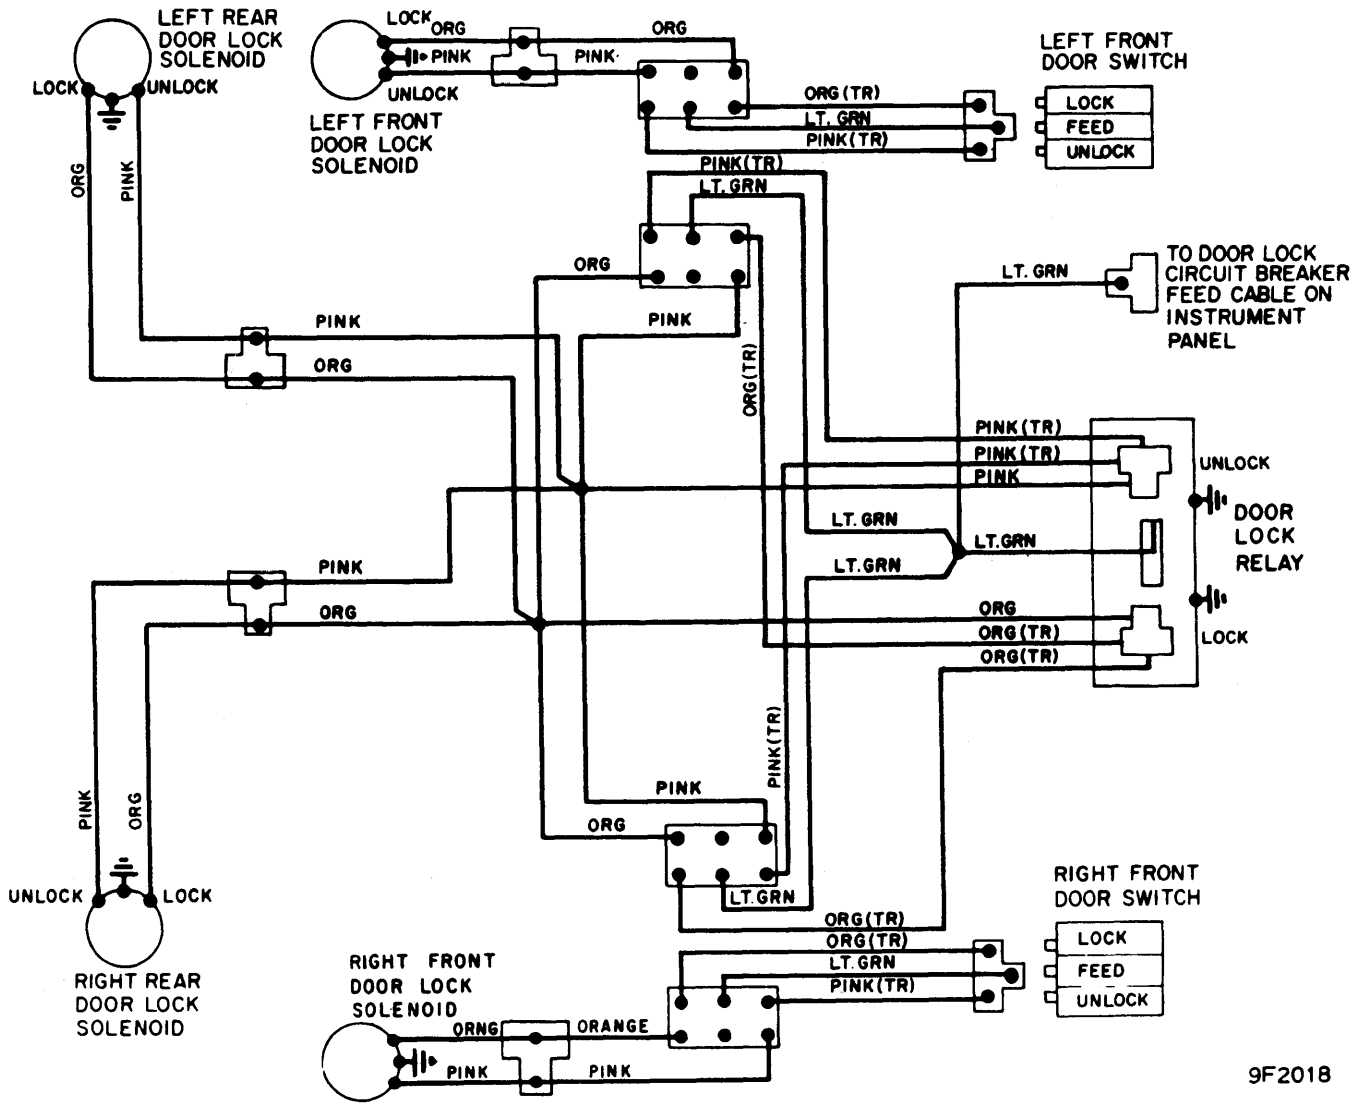

# 1970 Electric Door Locks

9F2018

CHRYSLER DOOR LOCK WIRING DIAGRAM