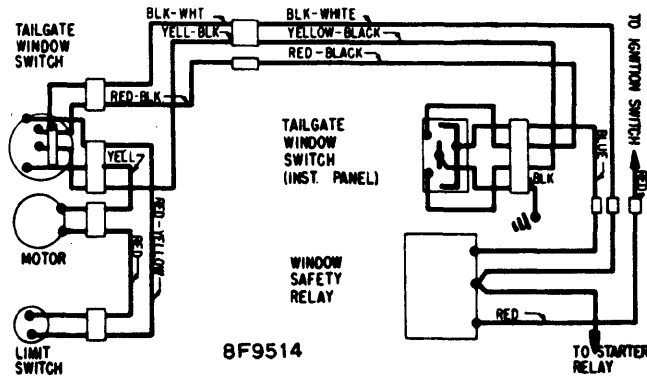

FORD MOTOR CO. (Continued)

8F9514

TYPICAL TAILGATE WIRING DIAGRAM

GENERAL MOTORS

8F9505

BUICK RIVIERA POWER WINDOW WIRING

8F9503

BUICK LESABRE, WILDCAT, SPECIAL, SKYLARK;
CHEVROLET, CHEVELLE; OLDSMOBILE F-85 & 88;
PONTIAC & PONTIAC TEMPEST POWER WINDOW WIRING

8F9510

1968-69 CADILLAC (EXC. ELDORADO)

8F9509

1968-69 CADILLAC ELDORADO