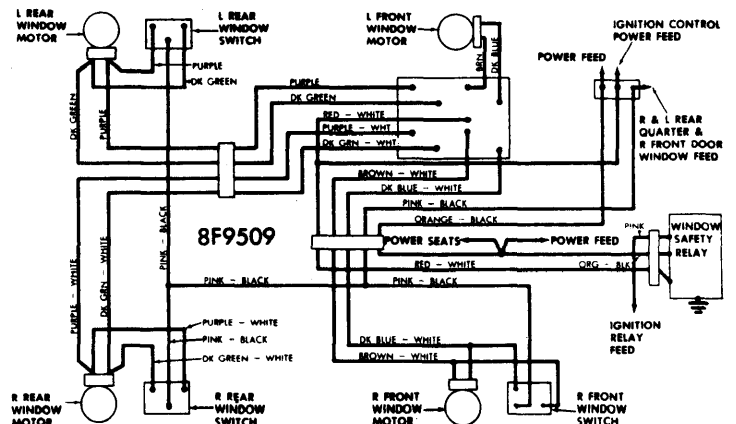

FORD MOTOR CO. (Continued)

8F9514

TYPICAL TAILGATE WIRING DIAGRAM

GENERAL MOTORS

8F9505

BUICK RIVIERA POWER WINDOW WIRING

8F9503

BUICK LESABRE, WILDCAT, SPECIAL, SKYLARK;
CHEVROLET, CHEVELLE; OLDSMOBILE F-85 & 88;
PONTIAC & PONTIAC TEMPEST POWER WINDOW WIRING

8F9510

1968-69 CADILLAC (EXC. ELDORADO)

8F9509

1968-69 CADILLAC ELDORADO