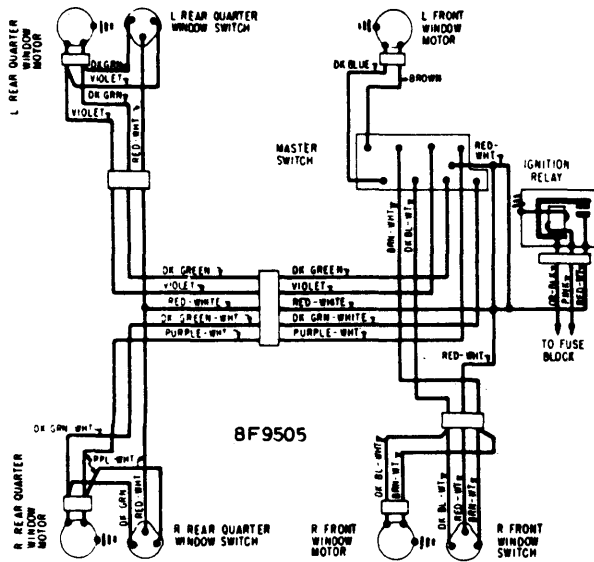

FORD MOTOR CO. (Continued)

8F9514

TYPICAL TAILGATE WIRING DIAGRAM

GENERAL MOTORS

8F9505

BUICK RIVIERA POWER WINDOW WIRING

8F9503

BUICK LESABRE, WILDCAT, SPECIAL, SKYLARK;
CHEVROLET, CHEVELLE; OLDSMOBILE F-85 & 88;
PONTIAC & PONTIAC TEMPEST POWER WINDOW WIRING

8F9510

1968-69 CADILLAC (EXC. ELDORADO)

8F9509

1968-69 CADILLAC ELDORADO