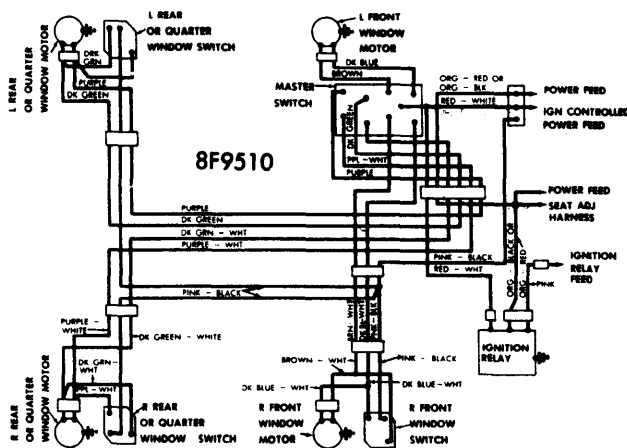

FORD MOTOR CO. (Continued)

8F9514

TYPICAL TAILGATE WIRING DIAGRAM

GENERAL MOTORS

8F9505

BUICK RIVIERA POWER WINDOW WIRING

8F9503

BUICK LESABRE, WILDCAT, SPECIAL, SKYLARK;
CHEVROLET, CHEVELLE; OLDSMOBILE F-85 & 88;
PONTIAC & PONTIAC TEMPEST POWER WINDOW WIRING

8F9510

1968-69 CADILLAC (EXC. ELDORADO)

8F9509

1968-69 CADILLAC ELDORADO