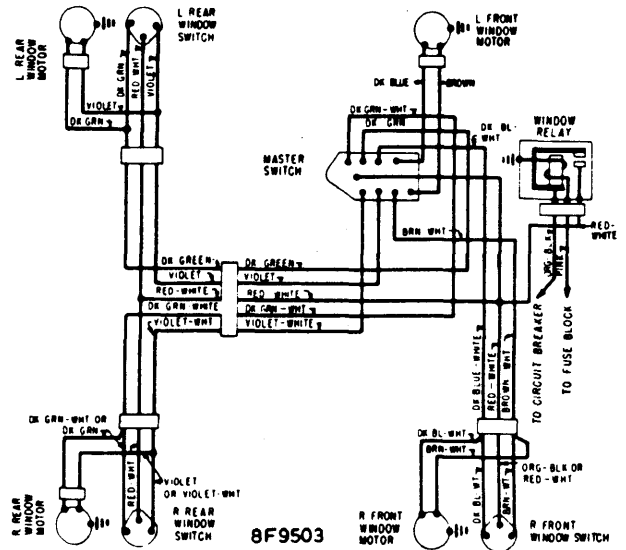

FORD MOTOR CO. (Continued)

8F9514

TYPICAL TAILGATE WIRING DIAGRAM

GENERAL MOTORS

8F9505

BUICK RIVIERA POWER WINDOW WIRING

8F9503

BUICK LESABRE, WILDCAT, SPECIAL, SKYLARK;
CHEVROLET, CHEVELLE; OLDSMOBILE F-85 & 88;
PONTIAC & PONTIAC TEMPEST POWER WINDOW WIRING

8F9510

1968-69 CADILLAC (EXC. ELDORADO)

8F9509

1968-69 CADILLAC ELDORADO