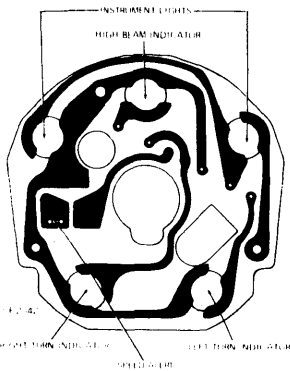

1970 Printed Circuits

JEEP

1970-72 JEEP

GENERAL MOTORS

BUICK

1970 BUICK SKYLARK,
SPORTWAGON, GS &
GS455 (SPEEDOMETER)

1970-71 BUICK SKYLARK,
SPORTWAGON, GS & GS455
(W/INDICATOR LIGHTS)

1970 LESABRE, WILDCAT,
ELECTRA & RIVIERA