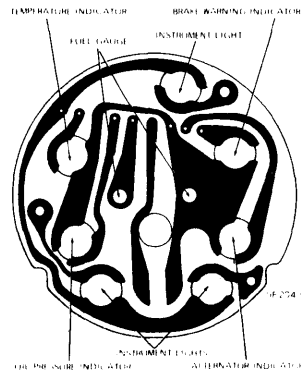

1970 Printed Circuits

JEEP

1970-72 JEEP

GENERAL MOTORS

BUICK

1970 BUICK SKYLARK,
SPORTWAGON, GS &
GS455 (SPEEDOMETER)

1970-71 BUICK SKYLARK,
SPORTWAGON, GS & GS455
(W/INDICATOR LIGHTS)

1970 LESABRE, WILDCAT,
ELECTRA & RIVIERA