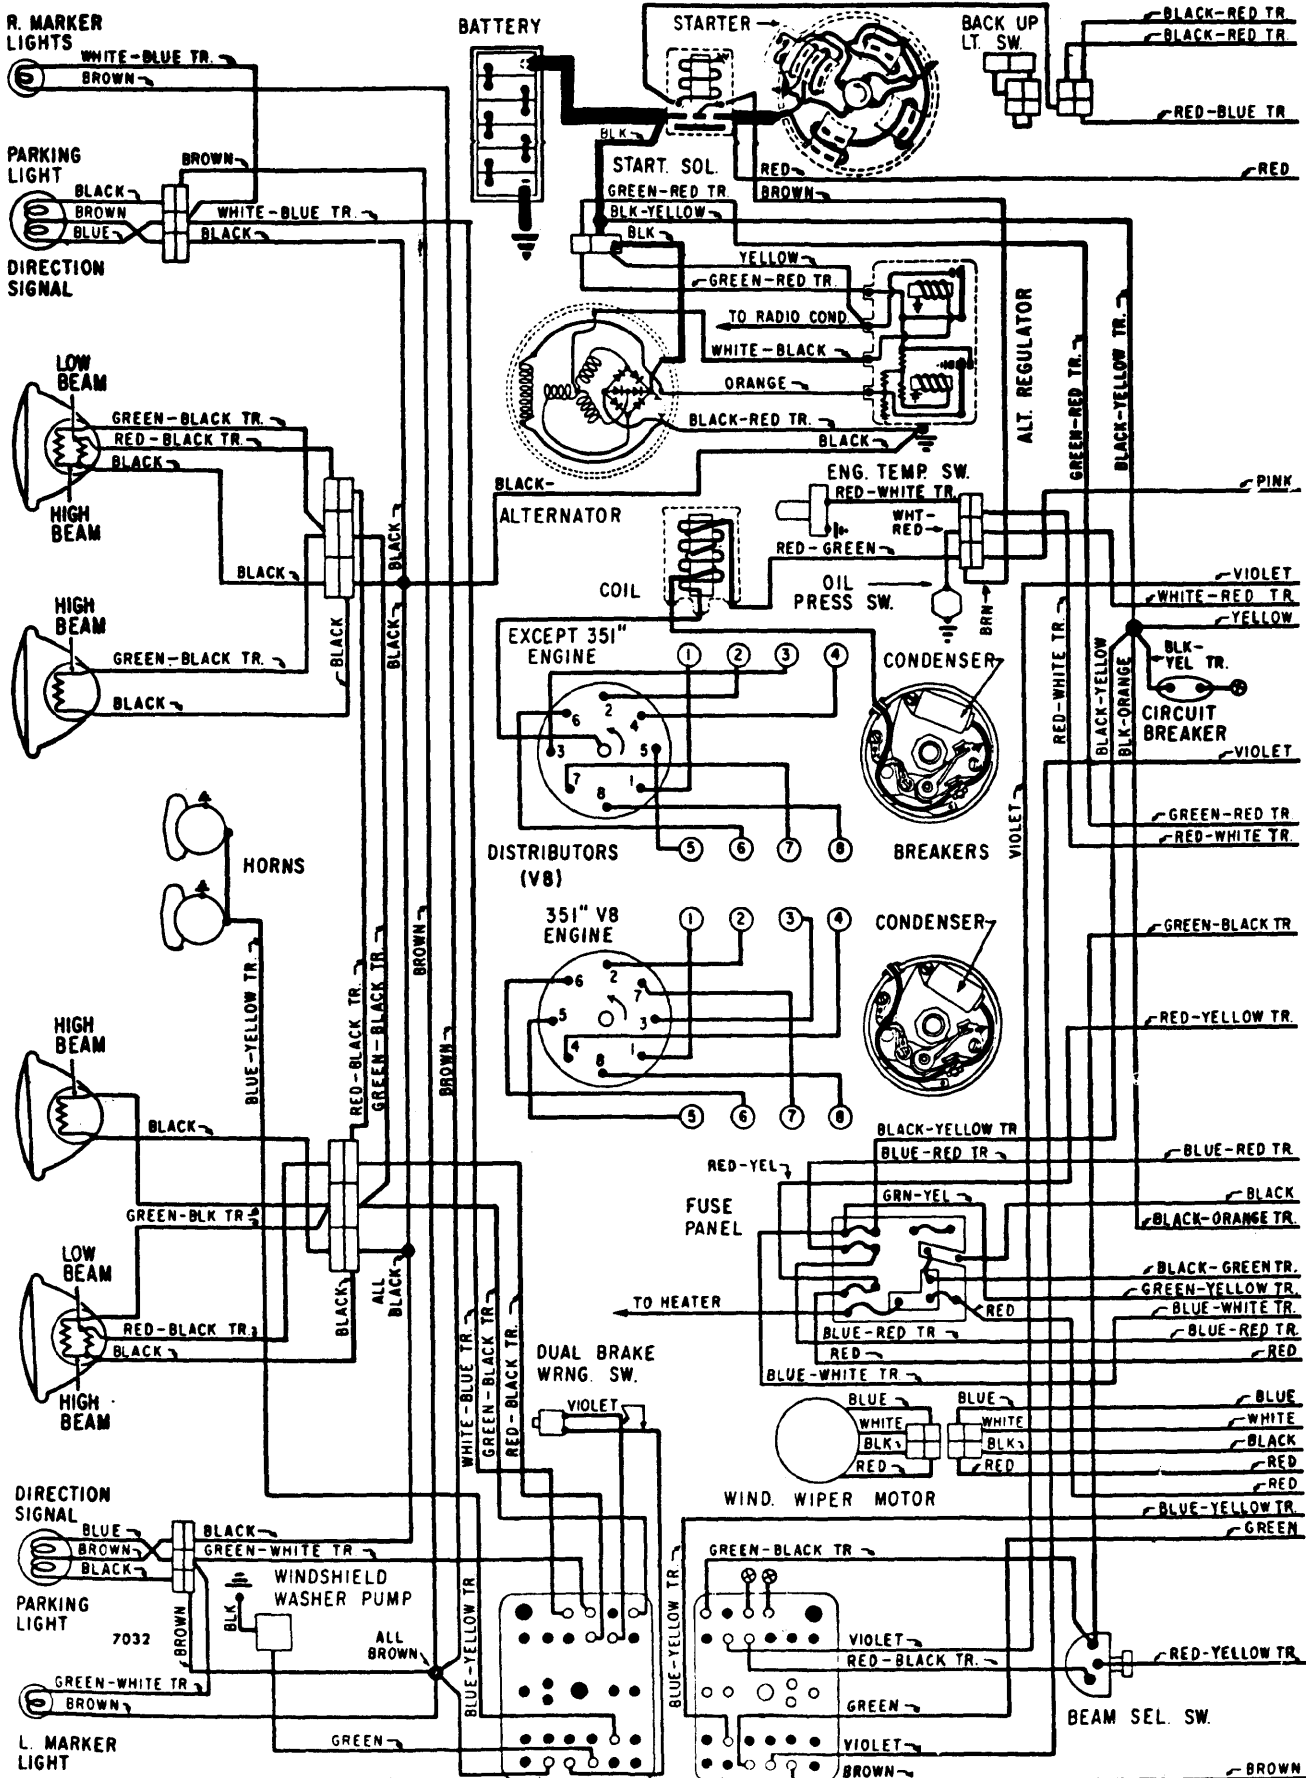

1970 Mercury

⊗ Sequential direction signal circuit.

1970 Mercury

Cougar &
Eliminator

1-61

(X) Sequential direction signal circuit.