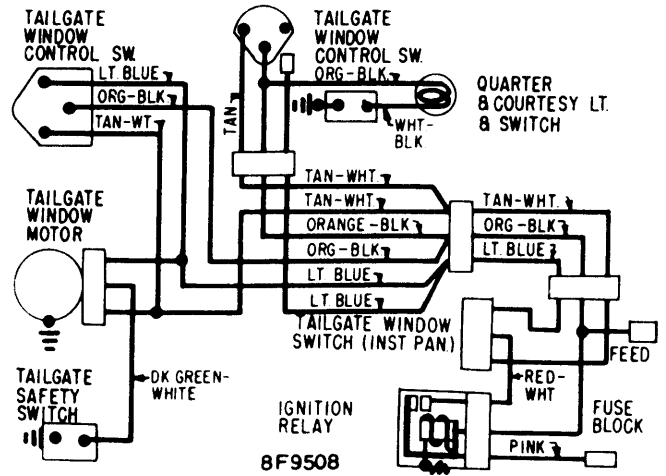

GENERAL MOTORS

1968-69 CHEVROLET CAMARO & PONTIAC FIREBIRD

1968-69 GENERAL MOTORS TAILGATE (EXC. CHEVROLET 3-SEAT WAGON)

1968-69 PONTIAC POWER VENT WING

1968-69 CHEVROLET 3-SEAT WAGON TAILGATE