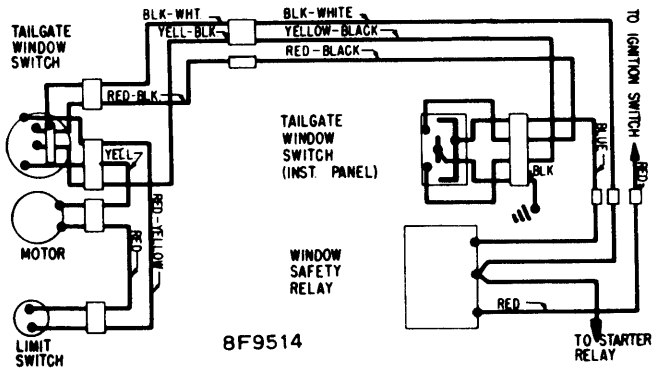

1968-69 FORD & MERCURY TAILGATE