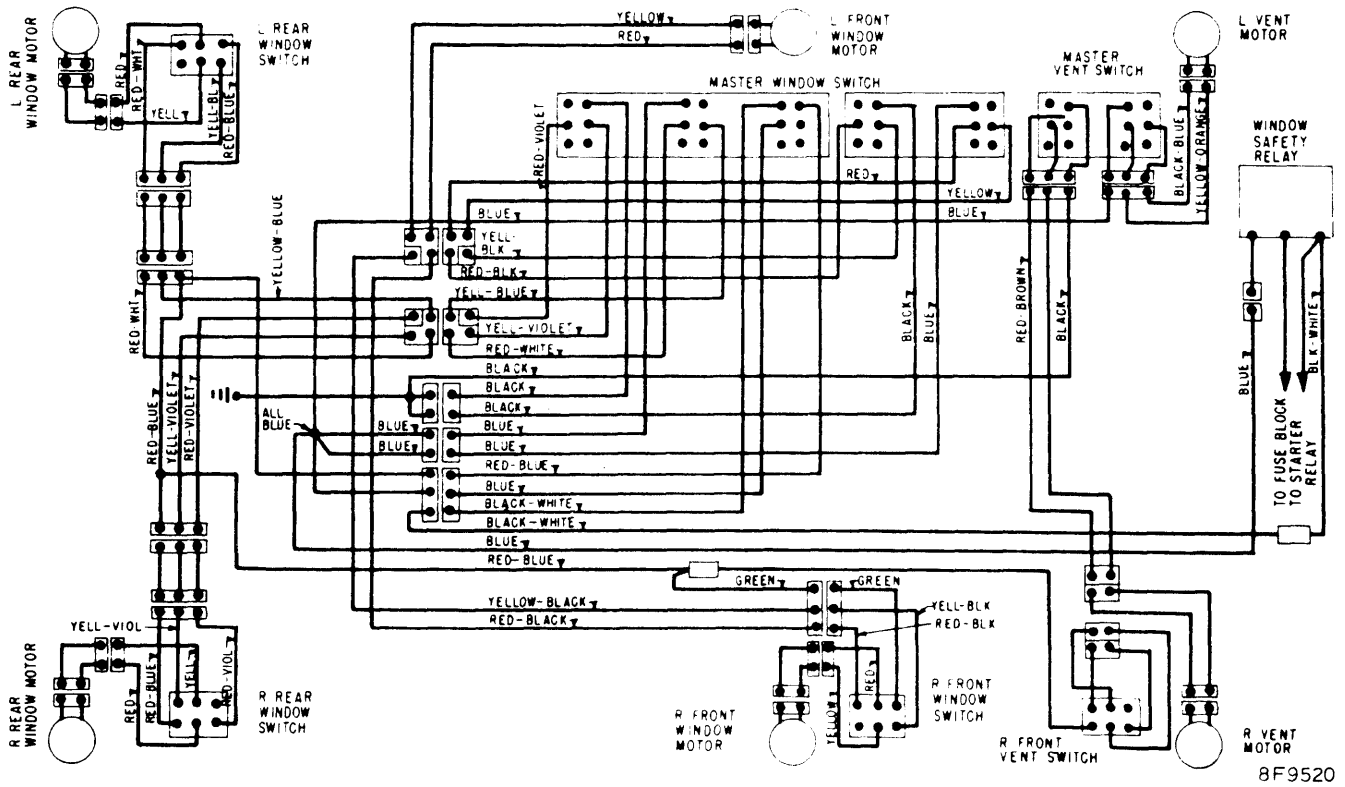

1969 Electric Window Controls

FORD MOTOR CO.

1968-69 FAIRLANE & MONTEGO

1968-69 CONTINENTAL MARK III

1969 Electric Window Controls

10-99

FORD MOTOR CO. (Continued)

1969 Electric Window Controls

FORD MOTOR CO. (Continued)

1969 THUNDERBIRD

1968-69 FORD & MERCURY TAILGATE

1969 FALCON, FAIRLANE & MONTEGO SINGLE ACTION TAILGATE WIRING

1969 FALCON, FAIRLANE & MONTEGO DUAL ACTION TAILGATE WIRING