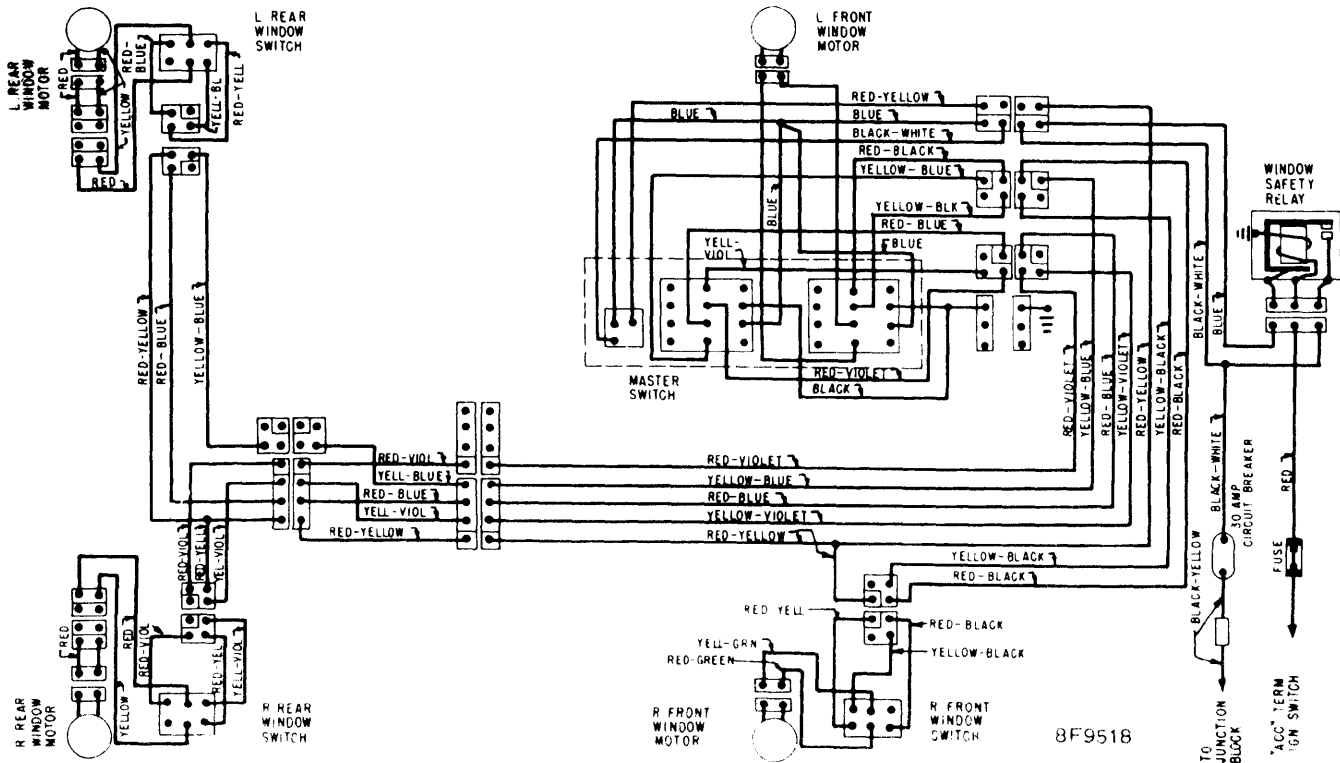

1969 Electric Window Controls

FORD MOTOR CO.

1968-69 FAIRLANE & MONTEGO

1968-69 CONTINENTAL MARK III

1969 Electric Window Controls

10-99

FORD MOTOR CO. (Continued)

1969 Electric Window Controls

FORD MOTOR CO. (Continued)

1969 THUNDERBIRD

1968-69 FORD & MERCURY TAILGATE

1969 FALCON, FAIRLANE & MONTEGO SINGLE ACTION TAILGATE WIRING

1969 FALCON, FAIRLANE & MONTEGO DUAL ACTION TAILGATE WIRING