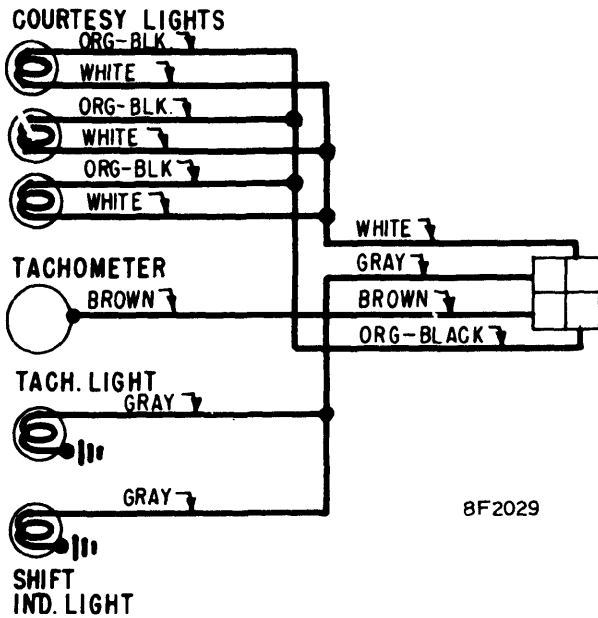

1968 Console Wiring

1968 BUICK, LESABRE, WILDCAT & ELECTRA

1968 CHRYSLER (WITH TACHOMETER)

1968 PLYMOUTH BELVEDERE

1968 PLYMOUTH FURY

1968 DODGE CHARGER