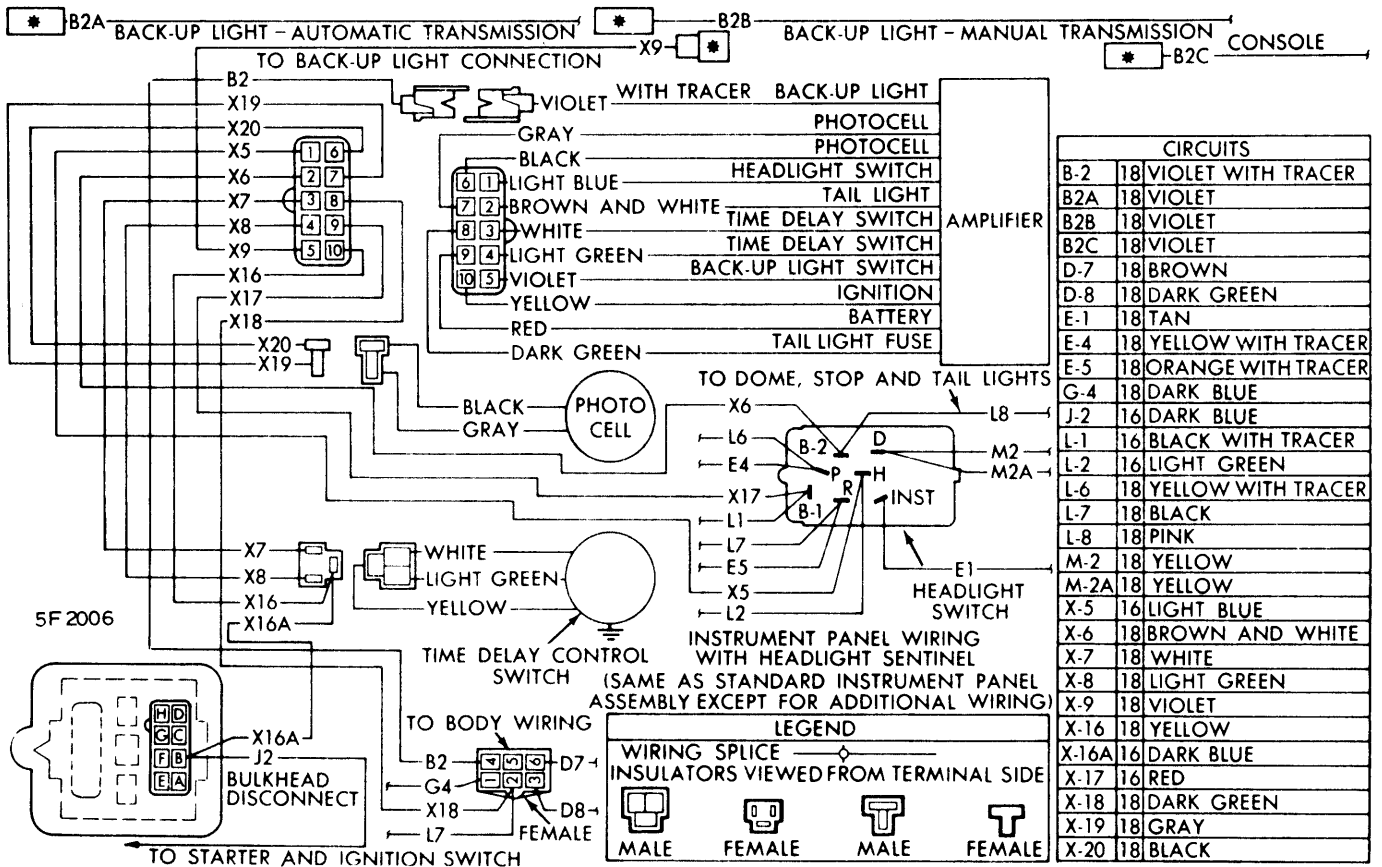

1967 Headlights

1966-68 CHRYSLER CORP. SAFEGUARD SENTINEL

1967 Transistor Ignition

6S2037

1966-67, 69 CORVETTE
TRANSISTOR IGNITION CIRCUIT