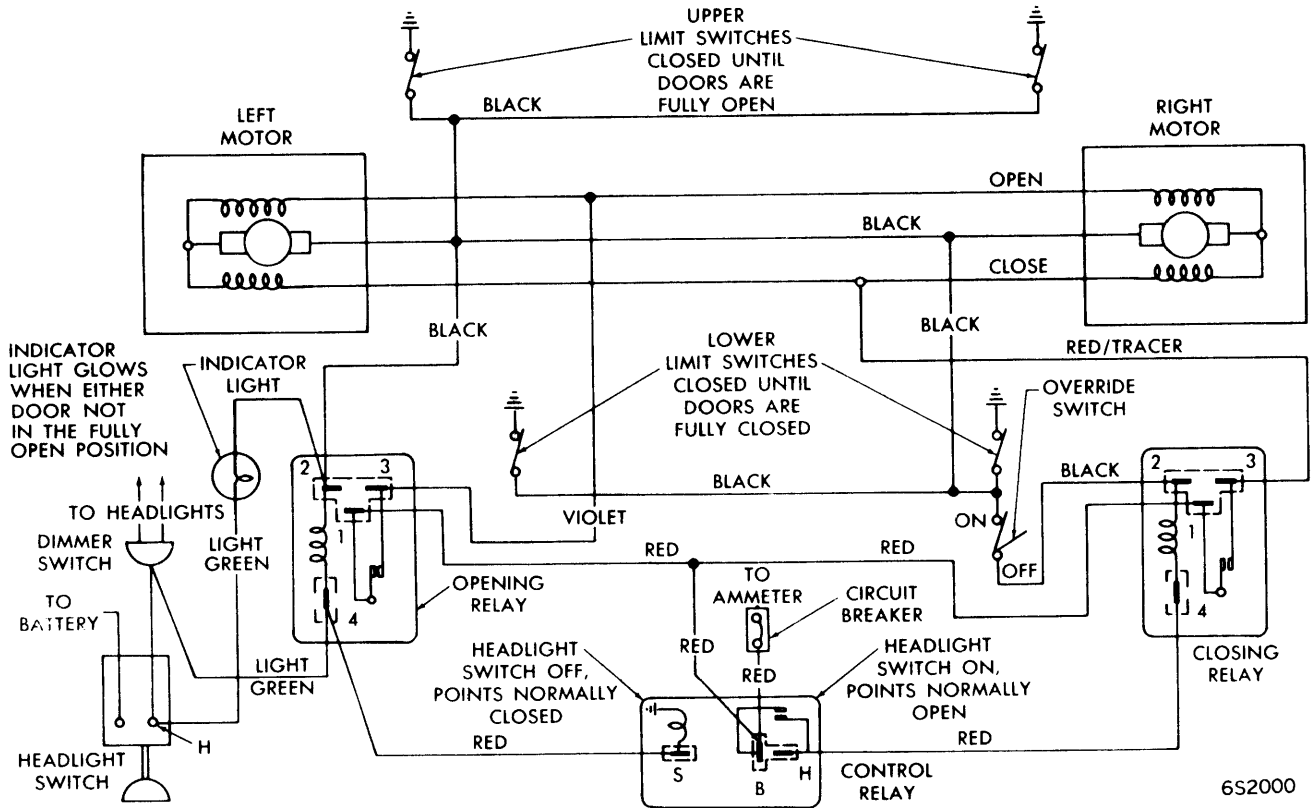

# 1967 Headlights

1966-68 CHARGER RETRACTABLE HEADLIGHT WIRING DIAGRAM

1967 CAMARO HEADLIGHT DOOR WIRING (CLOSED)

1967-68 CADILLAC TWILIGHT SENTINEL

1967 RIVIERA HEADLIGHT DOOR WIRING (OPEN)