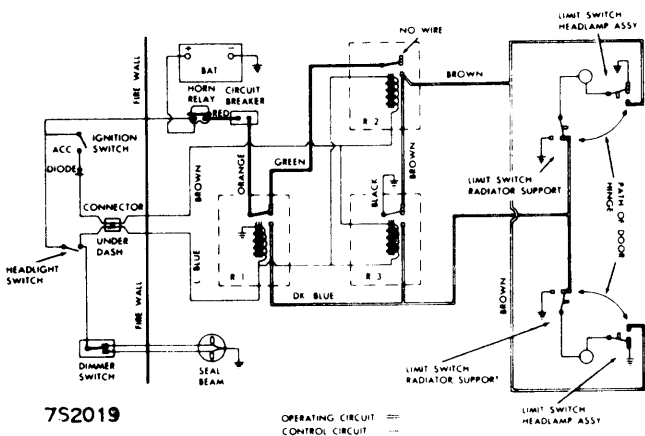

# 1967 Headlights

1966-68 CHARGER RETRACTABLE HEADLIGHT WIRING DIAGRAM

1967 CAMARO HEADLIGHT DOOR WIRING (CLOSED)

1967-68 CADILLAC TWILIGHT SENTINEL

1967 RIVIERA HEADLIGHT DOOR WIRING (OPEN)