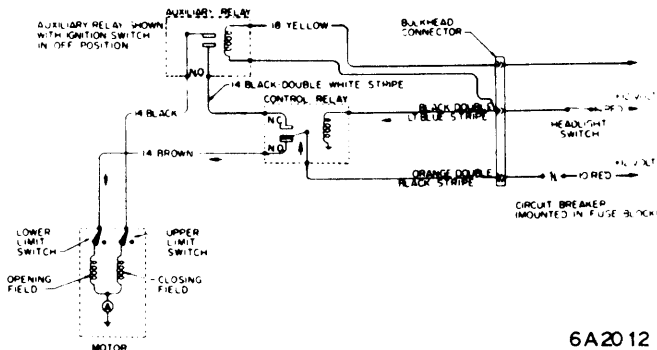

# 1967 Headlights

1966-68 CHARGER RETRACTABLE HEADLIGHT WIRING DIAGRAM

1967 CAMARO HEADLIGHT DOOR WIRING (CLOSED)

1967-68 CADILLAC TWILIGHT SENTINEL

1967 RIVIERA HEADLIGHT DOOR WIRING (OPEN)