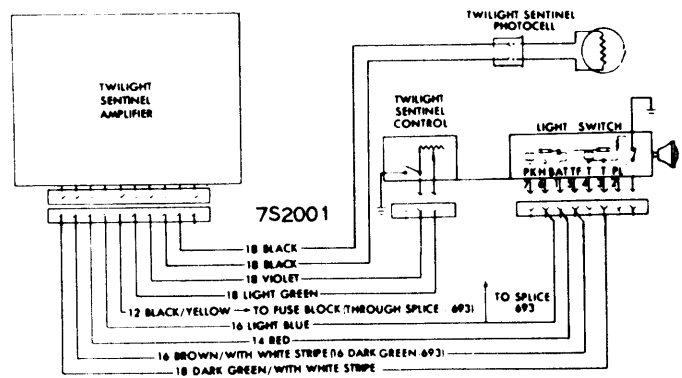

# 1967 Headlights

1966-68 CHARGER RETRACTABLE HEADLIGHT WIRING DIAGRAM

1967 CAMARO HEADLIGHT DOOR WIRING (CLOSED)

1967-68 CADILLAC TWILIGHT SENTINEL

1967 RIVIERA HEADLIGHT DOOR WIRING (OPEN)