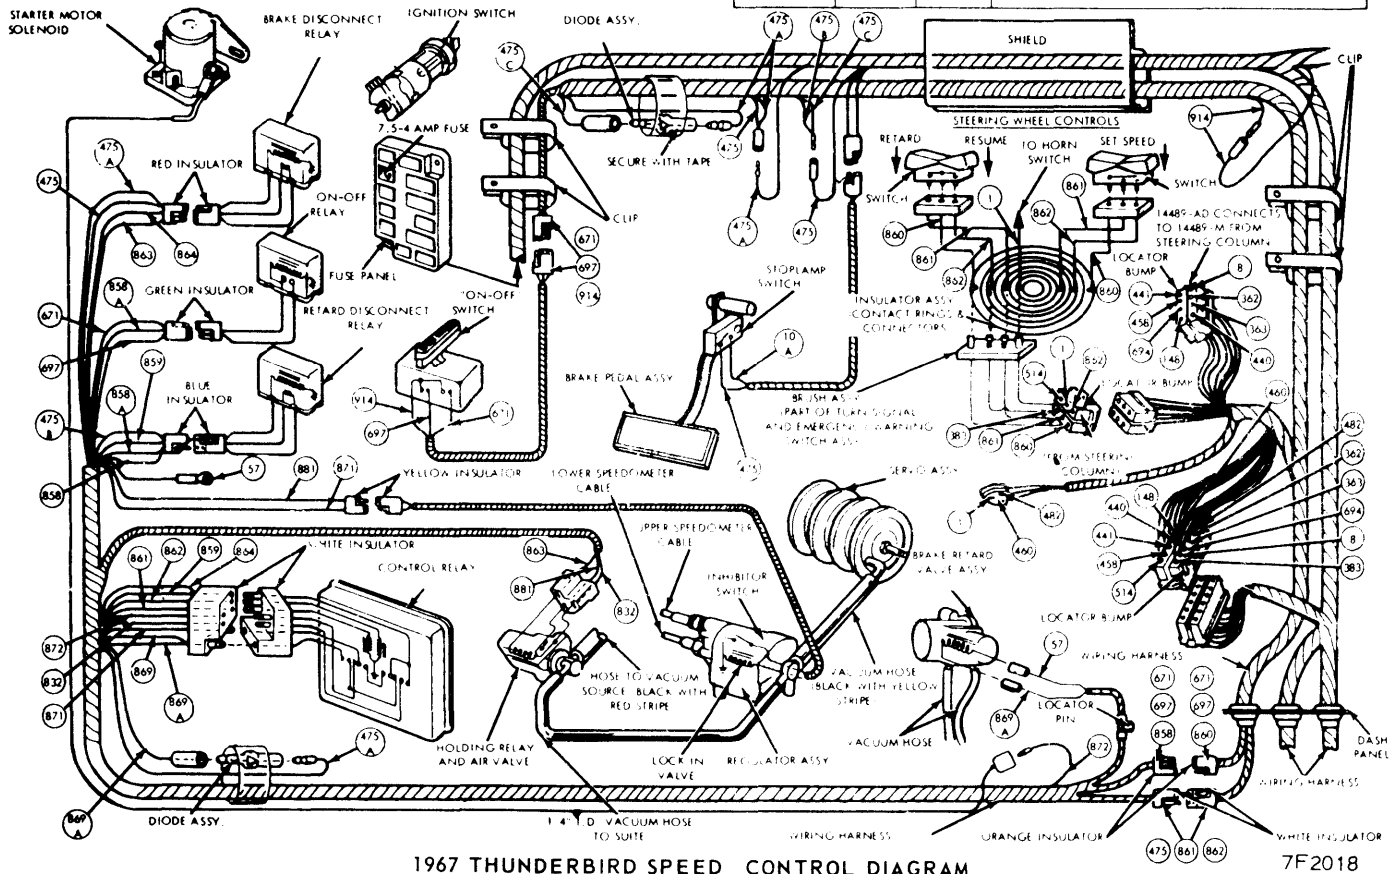

# 1967 Automatic Speed Controls

1967 GENERAL MOTORS CRUISE CONTROL

WIRE #	COLOR	STRIPE	WIRE CODE	
			WIRE CODE	WIRE ROUTING
482	BLUE	YELLOW		HORN SWITCH TO HORN RELAY
10A	GREEN	RED		HORN SWITCH TO HORNS
57	BLACK			FUSE TO STOP LIGHT SWITCH
148	BLACK			GROUND TO RETARD VALVE
441	VIOLET	BLUE		INST. LT. SW. TO AUTO TRANS. IND LAMP
475-A-B-C	GREEN	WHITE		SEQUENTIAL FLASHER TO R TURN SIG.
514	BLUE			STOP LAMP SWITCH TO BRAKE DISCONNECT RELAY
271	WHITE			EMERGENCY WARNING SWITCH TO EMER. FLASHER RELAY
440	WHITE			ON-OFF SWITCH TO ON-OFF RELAY
697	BROWN			SEQUENTIAL FLASHER RELAY TO L TURN SIG.
687	BROWN			TURN SIG. FLASHER TERM TO TURN SIG. IND. LAMPS
458	ORANGE	BLACK		ON-OFF SWITCH TO ON-OFF RELAY
832	YELLOW	BLACK		TURN SIG. SWITCH TO FLASHER
858	RED			CONTROL RELAY TO HOLDING RELAY
858A	RED			RETARD DISCONNECT RELAY TOB60 WIRE AT DASH PANEL
362	YELLOW			ON-OFF RELAY TO DISCONNECT RELAY
825	YELLOW			TURN SIG. SWITCH TO R TURN SIG. INDICATOR LAMP
460	YELLOW			RETARD DISCONNECT RELAY TO CONTROL RELAY
363	YELLOW	BLACK		BATTERY TO HORN SWITCH
860	VIOLET	WHITE		TURN SIG. SWITCH TO L TURN SIG. INDICATOR LAMP
861	BLUE	WHITE		MAKE READY SWITCH TO SET SPEED SWITCH
862	WHITE	BLUE		RETARD SWITCH TO CONTROL RELAY TERM #7
863	BLACK	YELLOW		RESUME SWITCH TO CONTROL RELAY TERM #8
864	ORANGE	YELLOW		BRAKE DISCONNECT RELAY TO HOLDING RELAY
8	ORANGE	YELLOW		BRAKE DISCONNECT RELAY TO CONTROL RELAY
869	GREEN	YELLOW		IGNITION SWITCH TO TURN SIGNAL SWITCH
869A	GREEN	YELLOW		RETARD VALVE TO CONTROL RELAY TERM #1
871	RED	WHITE		CONTROL RELAY TO DIODE (ENGINE COMPARTMENT)
383	RED	WHITE		LOCK-IN VALVE TO CONTROL RELAY TERM #2
872	RED	BLUE		FUSE PANEL TO EMERGENCY WARNING SWITCH
381	RED	BLUE		CONNECTION WITH 9283 ASSY. TO CONTROL RELAY TERM #11
914	GREY			20 M.P.H. SWITCH TO CONTROL RELAY TERM #16
9283 ASSY	GREEN			FUSE PANEL TO SPEED REGULATOR SW. FEED
				CONNECTION WITH 872 WIRE TO STARTER SOLENOID

1967 THUNDERBIRD SPEED CONTROL DIAGRAM

7F2018

7F2010

1967 BUICK AUTO CRUISE