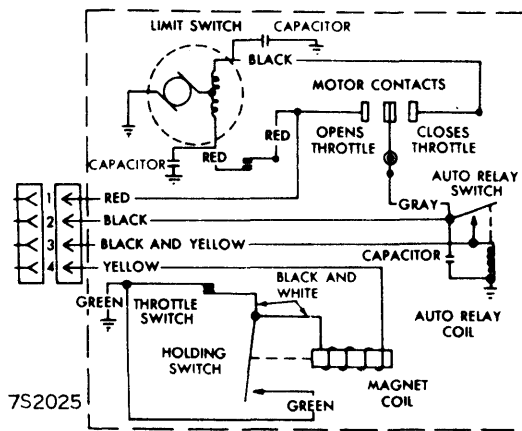

# 1967 Automatic Speed Controls

1967 GENERAL MOTORS CRUISE CONTROL

WIRE #	COLOR	STRIPE	WIRE CODE	
			WIRE CODE	WIRE ROUTING
482	BLUE	YELLOW		HORN SWITCH TO HORN RELAY
10A	GREEN	RED		HORN SWITCH TO HORNS
57	BLACK			FUSE TO STOP LIGHT SWITCH
148	BLACK			GROUND TO RETARD VALVE
441	VIOLET	BLUE		INST. LT. SW. TO AUTO TRANS. IND LAMP
475-A-B-C	GREEN	WHITE		SEQUENTIAL FLASHER TO R TURN SIG.
514	BLUE			STOP LAMP SWITCH TO BRAKE DISCONNECT RELAY
271	WHITE			EMERGENCY WARNING SWITCH TO EMER. FLASHER RELAY
440	WHITE			ON-OFF SWITCH TO ON-OFF RELAY
697	BROWN			SEQUENTIAL FLASHER RELAY TO L TURN SIG.
687	BROWN			TURN SIG. FLASHER TERM TO TURN SIG. IND. LAMPS
458	ORANGE	BLACK		ON-OFF SWITCH TO ON-OFF RELAY
832	YELLOW	BLACK		TURN SIG. SWITCH TO FLASHER
858	RED			CONTROL RELAY TO HOLDING RELAY
858A	RED			RETARD DISCONNECT RELAY TOB60 WIRE AT DASH PANEL
362	YELLOW			ON-OFF RELAY TO DISCONNECT RELAY
825	YELLOW			TURN SIG. SWITCH TO R TURN SIG. INDICATOR LAMP
460	YELLOW			RETARD DISCONNECT RELAY TO CONTROL RELAY
363	YELLOW	BLACK		BATTERY TO HORN SWITCH
860	VIOLET	WHITE		TURN SIG. SWITCH TO L TURN SIG. INDICATOR LAMP
861	BLUE	WHITE		MAKE READY SWITCH TO SET SPEED SWITCH
862	WHITE	BLUE		RETARD SWITCH TO CONTROL RELAY TERM #7
863	BLACK	YELLOW		RESUME SWITCH TO CONTROL RELAY TERM #8
864	ORANGE	YELLOW		BRAKE DISCONNECT RELAY TO HOLDING RELAY
8	ORANGE	YELLOW		BRAKE DISCONNECT RELAY TO CONTROL RELAY
869	GREEN	YELLOW		IGNITION SWITCH TO TURN SIGNAL SWITCH
869A	GREEN	YELLOW		RETARD VALVE TO CONTROL RELAY TERM #1
871	RED	WHITE		CONTROL RELAY TO DIODE (ENGINE COMPARTMENT)
383	RED	WHITE		LOCK-IN VALVE TO CONTROL RELAY TERM #2
872	RED	BLUE		FUSE PANEL TO EMERGENCY WARNING SWITCH
381	RED	BLUE		CONNECTION WITH 9283 ASSY. TO CONTROL RELAY TERM #11
914	GREY			20 M.P.H. SWITCH TO CONTROL RELAY TERM #16
9283 ASSY	GREEN			FUSE PANEL TO SPEED REGULATOR SW. FEED
				CONNECTION WITH 872 WIRE TO STARTER SOLENOID

1967 THUNDERBIRD SPEED CONTROL DIAGRAM

7F2018

7F2010

1967 BUICK AUTO CRUISE