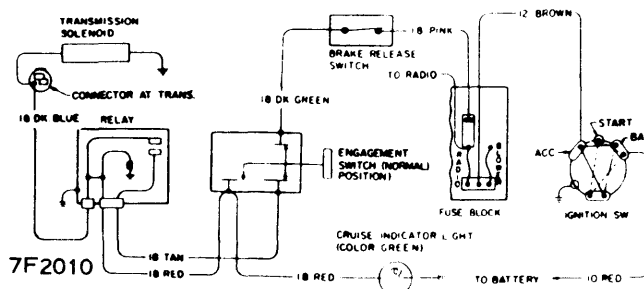

# 1967 Automatic Speed Controls

1967 GENERAL MOTORS CRUISE CONTROL

WIRE #	COLOR	STRIPE	WIRE CODE	
			WIRE CODE	WIRE ROUTING
482	BLUE	YELLOW		HORN SWITCH TO HORN RELAY
10A	GREEN	RED		HORN SWITCH TO HORNS
57	BLACK			FUSE TO STOP LIGHT SWITCH
148	BLACK			GROUND TO RETARD VALVE
441	VIOLET	BLUE		INST. LT. SW. TO AUTO TRANS. IND LAMP
475-A-B-C	GREEN	WHITE		SEQUENTIAL FLASHER TO R TURN SIG.
514	BLUE			STOP LAMP SWITCH TO BRAKE DISCONNECT RELAY
271	WHITE			EMERGENCY WARNING SWITCH TO EMER. FLASHER RELAY
440	WHITE			ON-OFF SWITCH TO ON-OFF RELAY
697	BROWN			SEQUENTIAL FLASHER RELAY TO L TURN SIG.
687	BROWN			TURN SIG. FLASHER TERM TO TURN SIG. IND. LAMPS
458	ORANGE	BLACK		ON-OFF SWITCH TO ON-OFF RELAY
832	YELLOW	BLACK		TURN SIG. SWITCH TO FLASHER
858	RED			CONTROL RELAY TO HOLDING RELAY
858A	RED			RETARD DISCONNECT RELAY TOB60 WIRE AT DASH PANEL
362	YELLOW			ON-OFF RELAY TO DISCONNECT RELAY
825	YELLOW			TURN SIG. SWITCH TO R TURN SIG. INDICATOR LAMP
460	YELLOW			RETARD DISCONNECT RELAY TO CONTROL RELAY
363	YELLOW	BLACK		BATTERY TO HORN SWITCH
860	VIOLET	WHITE		TURN SIG. SWITCH TO L TURN SIG. INDICATOR LAMP
861	BLUE	WHITE		MAKE READY SWITCH TO SET SPEED SWITCH
862	WHITE	BLUE		RETARD SWITCH TO CONTROL RELAY TERM #7
863	BLACK	YELLOW		RESUME SWITCH TO CONTROL RELAY TERM #8
864	ORANGE	YELLOW		BRAKE DISCONNECT RELAY TO HOLDING RELAY
8	ORANGE	YELLOW		BRAKE DISCONNECT RELAY TO CONTROL RELAY
869	GREEN	YELLOW		IGNITION SWITCH TO TURN SIGNAL SWITCH
869A	GREEN	YELLOW		RETARD VALVE TO CONTROL RELAY TERM #1
871	RED	WHITE		CONTROL RELAY TO DIODE (ENGINE COMPARTMENT)
383	RED	WHITE		LOCK-IN VALVE TO CONTROL RELAY TERM #2
872	RED	BLUE		FUSE PANEL TO EMERGENCY WARNING SWITCH
381	RED	BLUE		CONNECTION WITH 9283 ASSY. TO CONTROL RELAY TERM #11
914	GREY			20 M.P.H. SWITCH TO CONTROL RELAY TERM #16
9283 ASSY	GREEN			FUSE PANEL TO SPEED REGULATOR SW. FEED
				CONNECTION WITH 872 WIRE TO STARTER SOLENOID

1967 THUNDERBIRD SPEED CONTROL DIAGRAM

7F2018

7F2010

1967 BUICK AUTO CRUISE