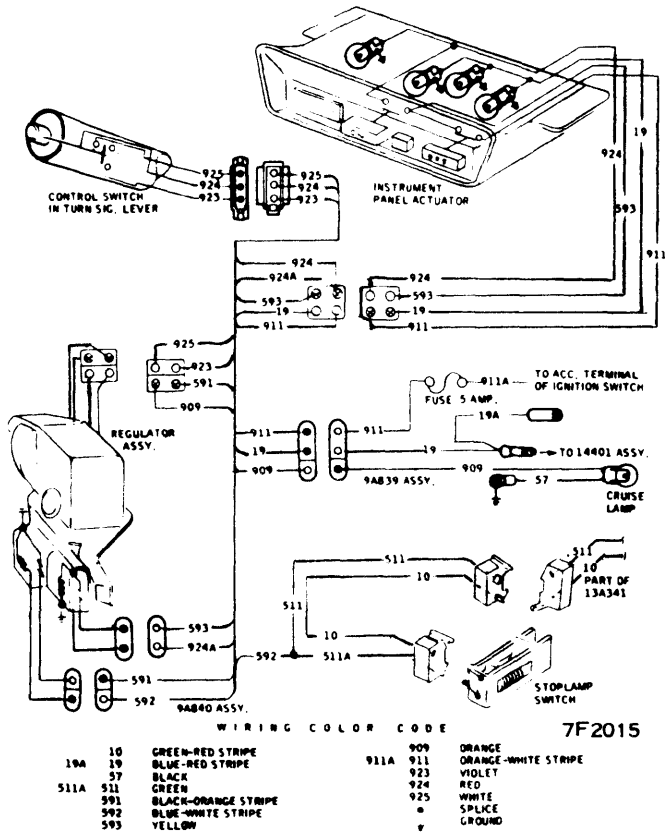

# 1967 Automatic Speed Controls

1967 MERCURY SPEED CONTROL DIAGRAM

1967 LINCOLN CONTINENTAL SPEED CONTROL DIAGRAM