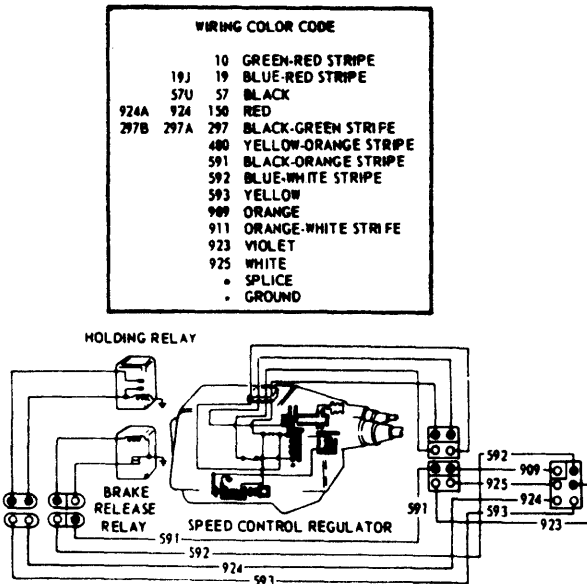

# 1967 Automatic Speed Controls

1967 MERCURY SPEED CONTROL DIAGRAM

1967 LINCOLN CONTINENTAL SPEED CONTROL DIAGRAM