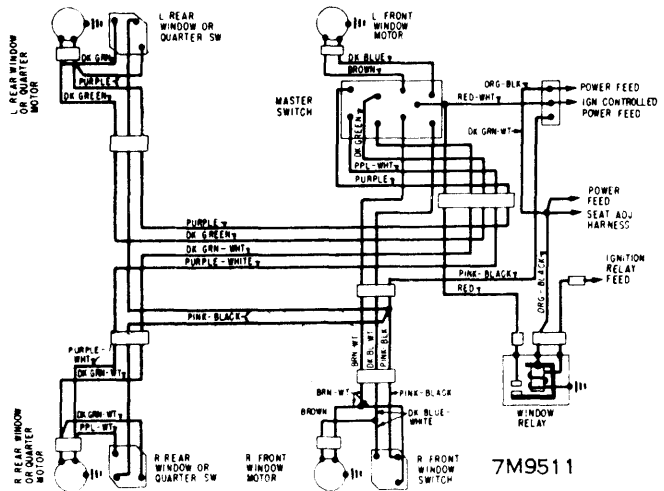

1967 CADILLAC (EXC. ELDORADO)