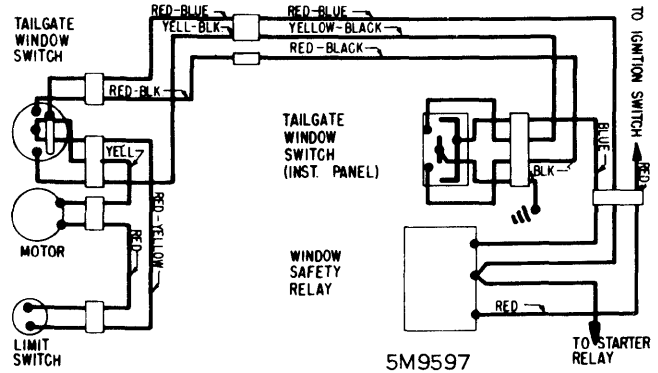

1967 FORD (WITHOUT CONSOLE)

7M9525

1967 Electric Window Controls

FORD MOTOR CO. (Continued)

1966-67 COMET, FALCON & FAIRLANE TAILGATE

1965-67 FORD & MERCURY TAILGATE

GENERAL MOTORS

1967 CHEVELLE TAILGATE (W/O SIDE WINDOWS)

1967 CHEVELLE TAILGATE (WITH SIDE WINDOWS)

1967 GENERAL MOTORS POWER VENTS (PONTIAC SHOWN, OTHERS SIMILAR)

1967 CADILLAC (EXC. ELDORADO)