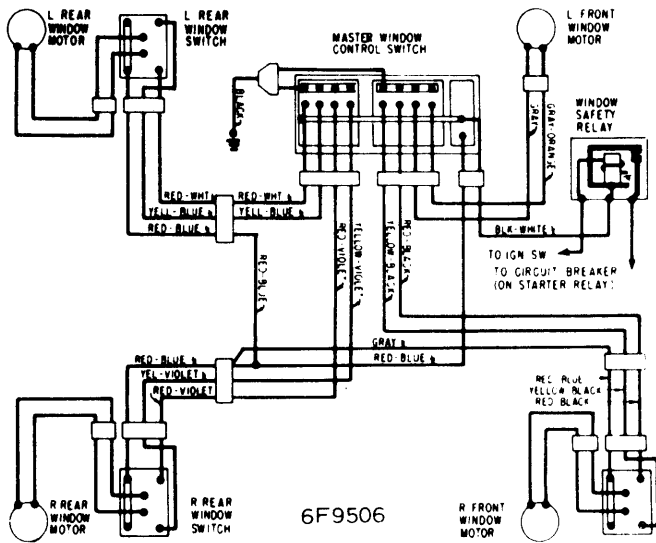

1967 Electric Window Controls

FORD MOTOR CO.

1966-67 COMET

1967 THUNDERBIRD

7M9524

1966-67 MERCURY SEDAN REAR WINDOW

6F9521

1965-67 FORD (WITH CONSOLE)

1967 FORD (WITHOUT CONSOLE)

7M9525

1967 Electric Window Controls

FORD MOTOR CO. (Continued)

1966-67 COMET, FALCON & FAIRLANE TAILGATE

1965-67 FORD & MERCURY TAILGATE

GENERAL MOTORS

1967 CHEVELLE TAILGATE (W/O SIDE WINDOWS)