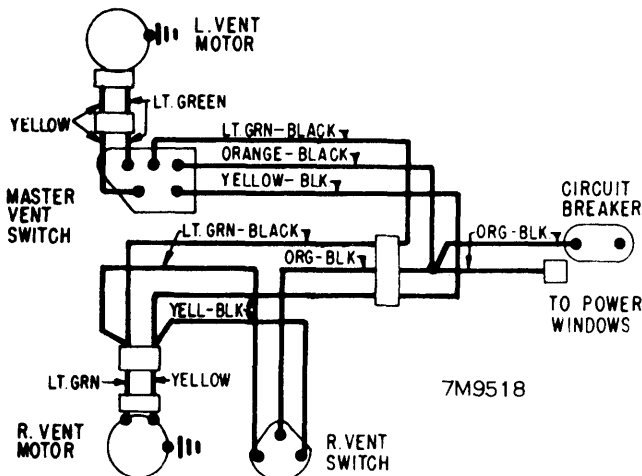

1967 GENERAL MOTORS POWER VENTS (PONTIAC SHOWN, OTHERS SIMILAR)