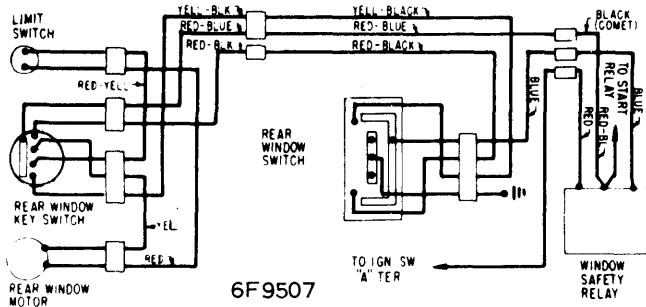

1967 FORD (WITHOUT CONSOLE)

7M9525

1967 Electric Window Controls

FORD MOTOR CO. (Continued)

1966-67 COMET, FALCON & FAIRLANE TAILGATE

1965-67 FORD & MERCURY TAILGATE

GENERAL MOTORS

1967 CHEVELLE TAILGATE (W/O SIDE WINDOWS)