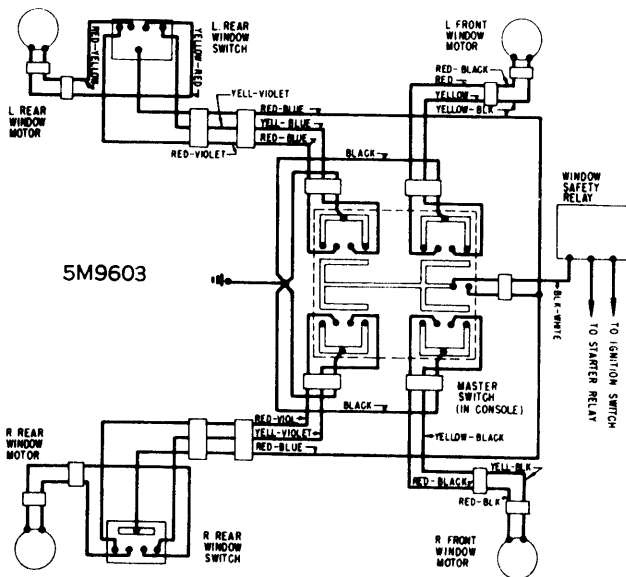

1967 Electric Window Controls

FORD MOTOR CO.

1966-67 COMET

1967 THUNDERBIRD

7M9524

1966-67 MERCURY SEDAN REAR WINDOW

6F9521

1965-67 FORD (WITH CONSOLE)

1967 FORD (WITHOUT CONSOLE)

7M9525

1967 Electric Window Controls

FORD MOTOR CO. (Continued)

1966-67 COMET, FALCON & FAIRLANE TAILGATE

1965-67 FORD & MERCURY TAILGATE

GENERAL MOTORS

1967 CHEVELLE TAILGATE (W/O SIDE WINDOWS)