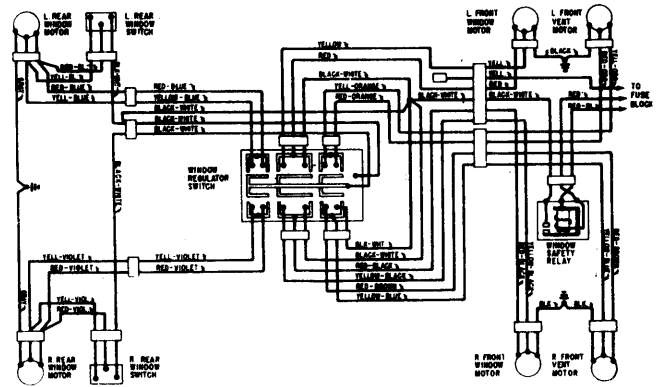

1967 THUNDERBIRD

7M9524