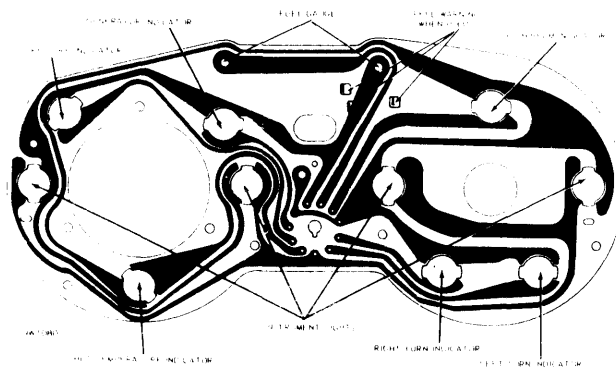

## OLDSMOBILE

1966-67 F-85 RALLY PACK

1966-67 TORONADO (FUEL & TEMP.)

1966-67 TORONADO (GEN. & OIL)

1966-67 F-85 (EXC. RALLY PACK)

1967 SPEEDOMETER (EXC. F-85 & TORONADO) & 1968 SPEEDOMETER (EXC. TORONADO)