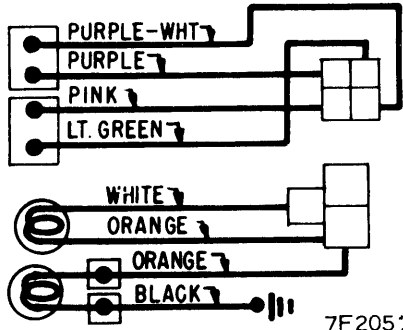

1967 Console Wiring

NEUTRAL SAFETY SW.

BACKUP LIGHT SW.

COURTESY LIGHT

COMPARTMENT LIGHT

7F2051

1967 CHEVROLET

BACKUP LIGHT SW.

GEARSHIFT SELECTOR LT.

TACHOMETER

7F2053