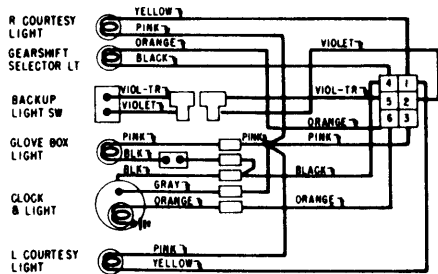

6F2056

1967 CHRYSLER

BACKUP LIGHT SW

COURTESY LIGHTS

GEARSHIFT SELECTOR LIGHT

TACHOMETER & LIGHT

7F2054

1967 DODGE CORONET & PLYMOUTH BELVEDERE & SATELLITE (AUTO TRANS.)