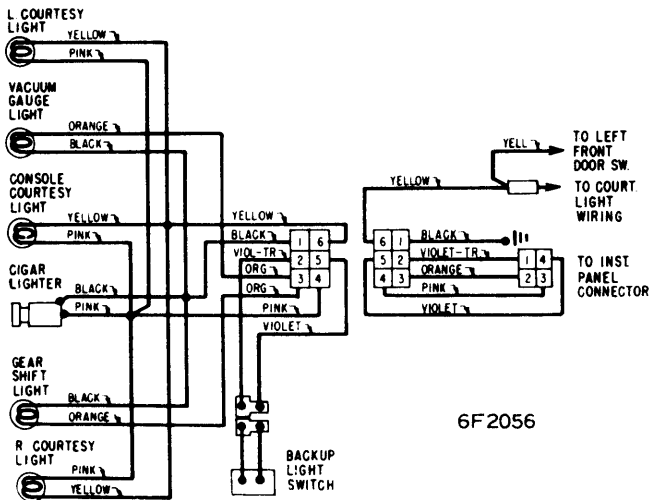

GEARSHIFT SELECTOR LT.

TACHOMETER

7F2053

1967 DODGE DART (WITH TACH)

BACKUP LIGHT SW.

GEARSHIFT SELECTOR LT.

7F2052

1967 DODGE DART (W/O TACH)