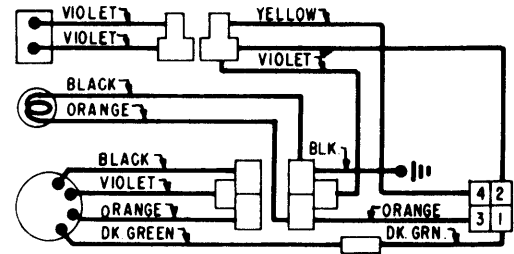

1967 Console Wiring

NEUTRAL SAFETY SW.

BACKUP LIGHT SW.

COURTESY LIGHT

COMPARTMENT LIGHT

7F2051

1967 CHEVROLET

BACKUP LIGHT SW.

GEARSHIFT SELECTOR LT.

TACHOMETER

7F2053

1967 DODGE DART (WITH TACH)

BACKUP LIGHT SW.

GEARSHIFT SELECTOR LT.

7F2052

1967 DODGE DART (W/O TACH)