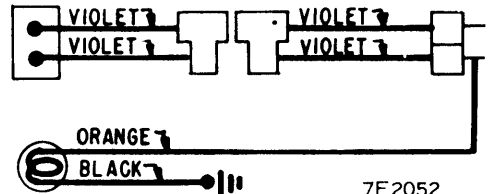

GEARSHIFT SELECTOR LT.

TACHOMETER

7F2053

1967 DODGE DART (WITH TACH)

BACKUP LIGHT SW.

GEARSHIFT SELECTOR LT.

7F2052

1967 DODGE DART (W/O TACH)