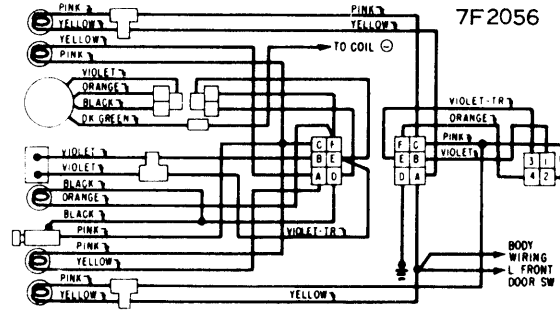

1967 DODGE POLARA & MONACO, PLYMOUTH FURY