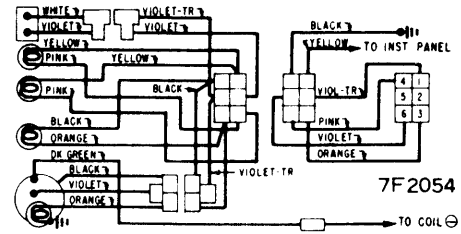

6F2056

1967 CHRYSLER

BACKUP LIGHT SW

COURTESY LIGHTS

GEARSHIFT SELECTOR LIGHT

TACHOMETER & LIGHT

7F2054

1967 DODGE CORONET & PLYMOUTH BELVEDERE & SATELLITE (AUTO TRANS.)