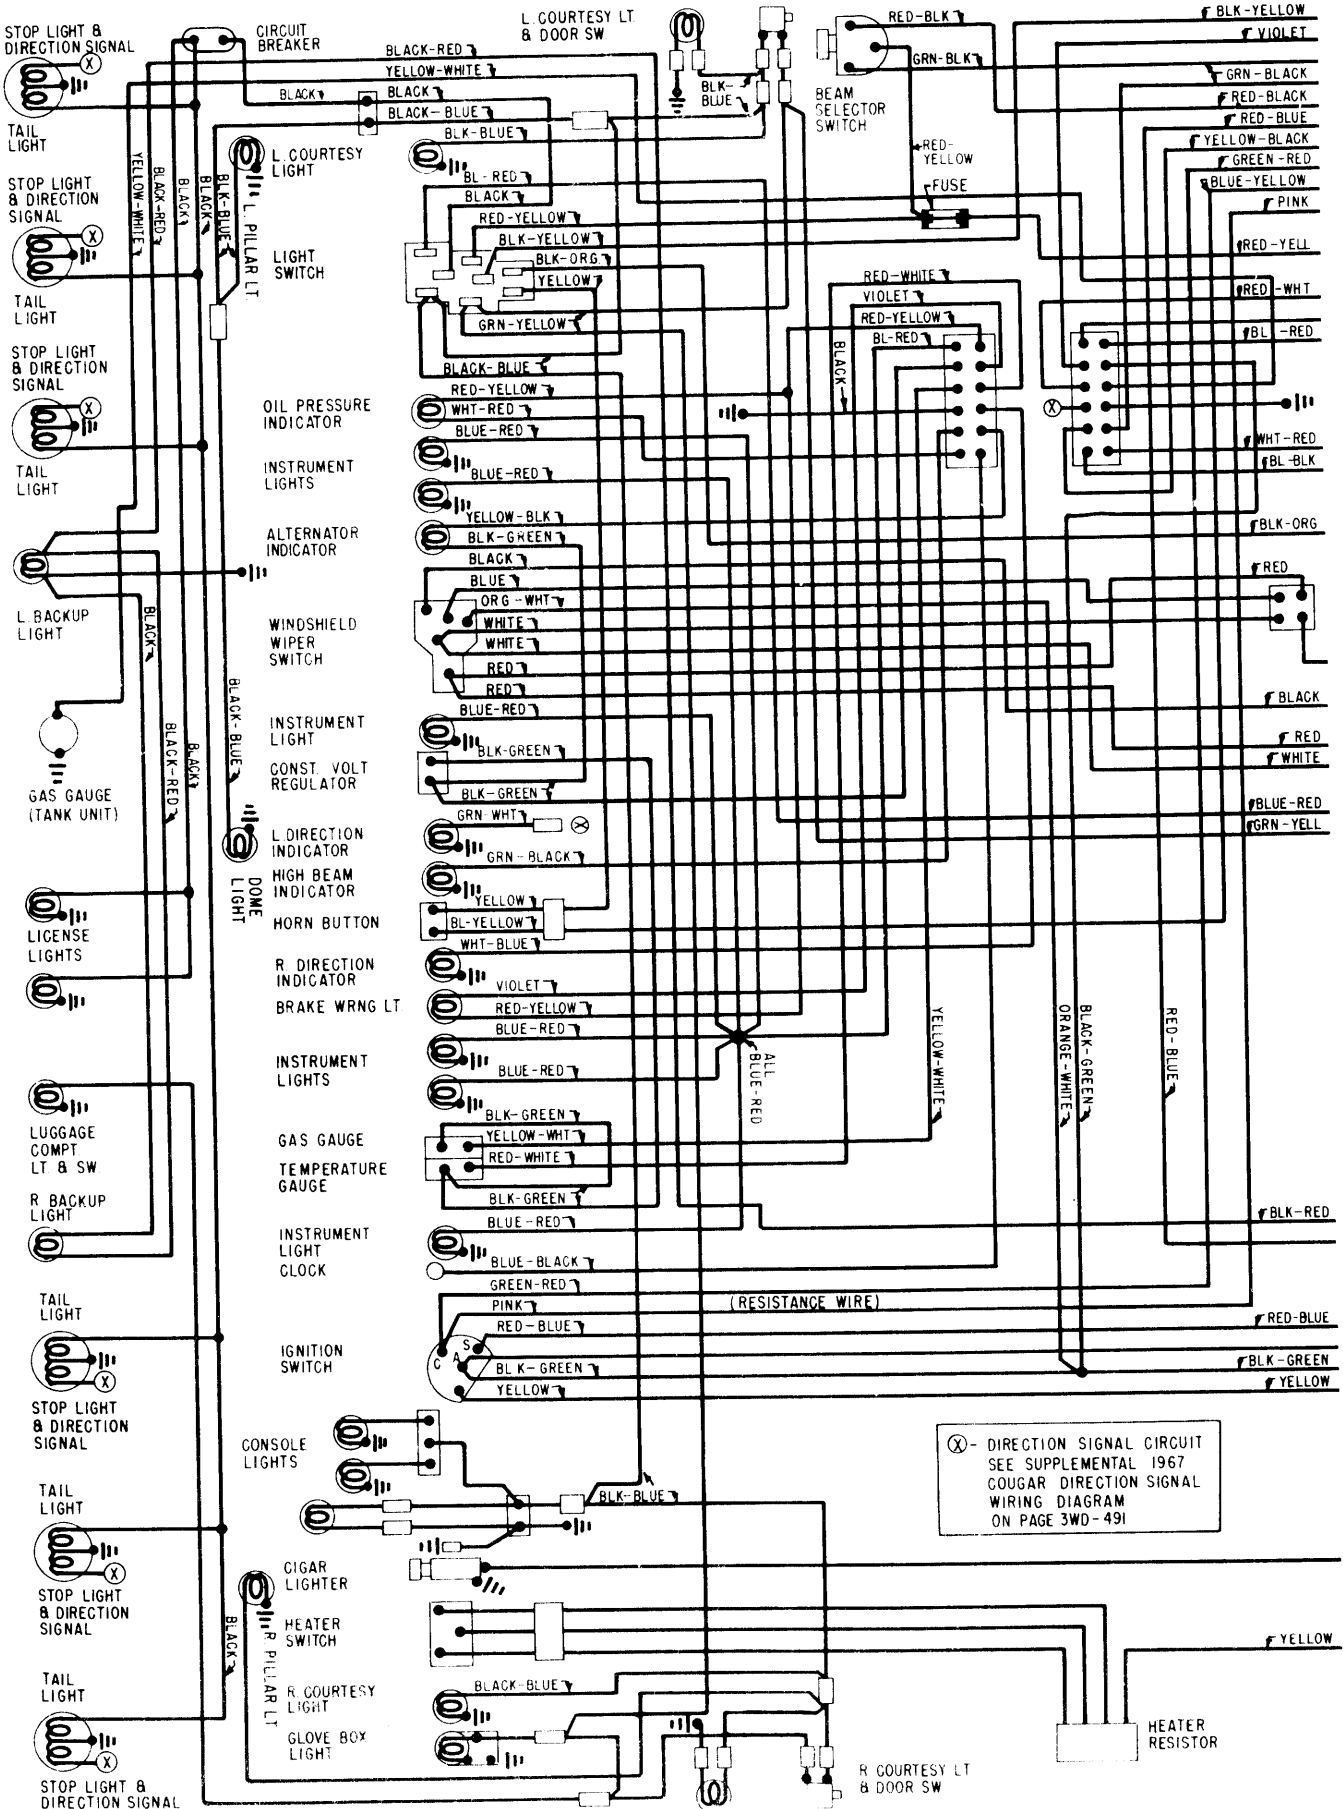

1967 Mercury V8

⊗ - DIRECTION SIGNAL CIRCUIT
SEE SUPPLEMENTAL 1967
COUGAR DIRECTION SIGNAL
WIRING DIAGRAM
ON PAGE 3WD-491