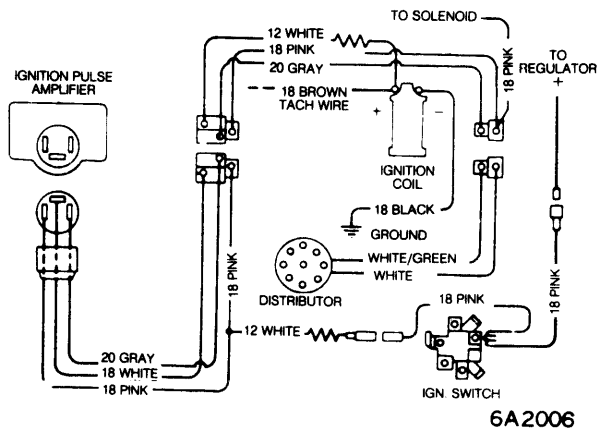

1966 Headlights

1965-66 CADILLAC TWILIGHT SENTINEL

1966-68 CHARGER RETRACTABLE HEADLIGHT WIRING DIAGRAM

1966 Headlights

1966-68 CHRYSLER CORP. SAFEGUARD SENTINEL

1966 Transistor Ignition

1966 CHEVROLET, CHEVY II & CHEVELLE
TRANSISTOR IGNITION CIRCUIT

1966-67, 69 CORVETTE
TRANSISTOR IGNITION CIRCUIT