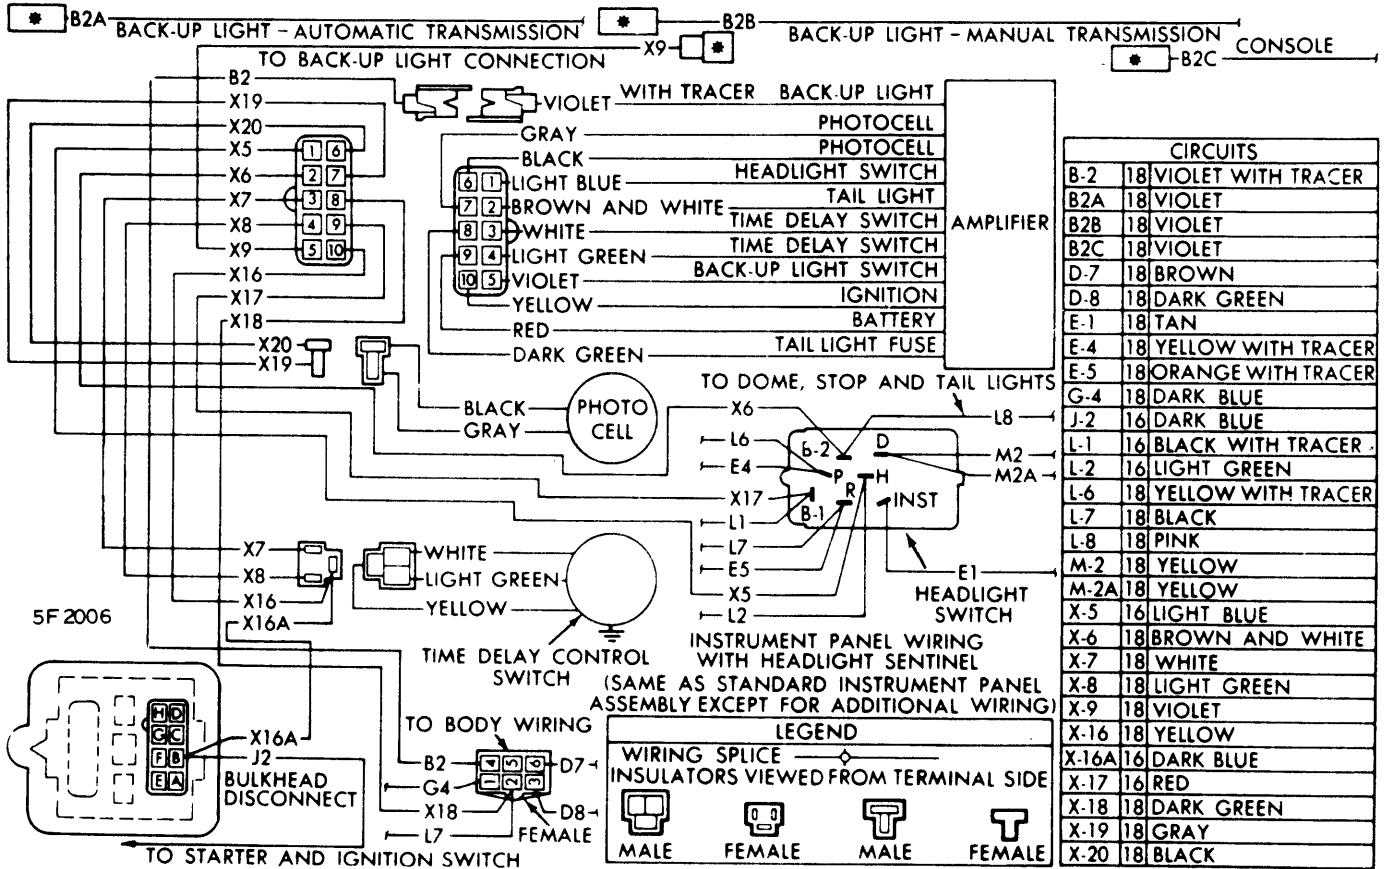

1966 Headlights

1965-66 CADILLAC TWILIGHT SENTINEL

1966-68 CHARGER RETRACTABLE HEADLIGHT WIRING DIAGRAM

1966 Headlights

1966-68 CHRYSLER CORP. SAFEGUARD SENTINEL

1966 Transistor Ignition

1966 CHEVROLET, CHEVY II & CHEVELLE
TRANSISTOR IGNITION CIRCUIT

1966-67, 69 CORVETTE
TRANSISTOR IGNITION CIRCUIT