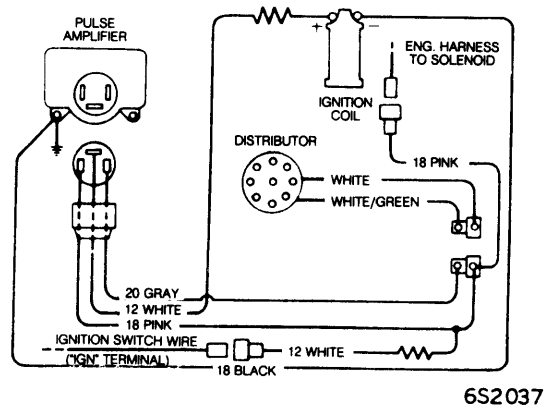

1966 Headlights

1965-66 CADILLAC TWILIGHT SENTINEL

1966-68 CHARGER RETRACTABLE HEADLIGHT WIRING DIAGRAM

1966 Headlights

1966-68 CHRYSLER CORP. SAFEGUARD SENTINEL

1966 Transistor Ignition

1966 CHEVROLET, CHEVY II & CHEVELLE
TRANSISTOR IGNITION CIRCUIT

1966-67, 69 CORVETTE
TRANSISTOR IGNITION CIRCUIT