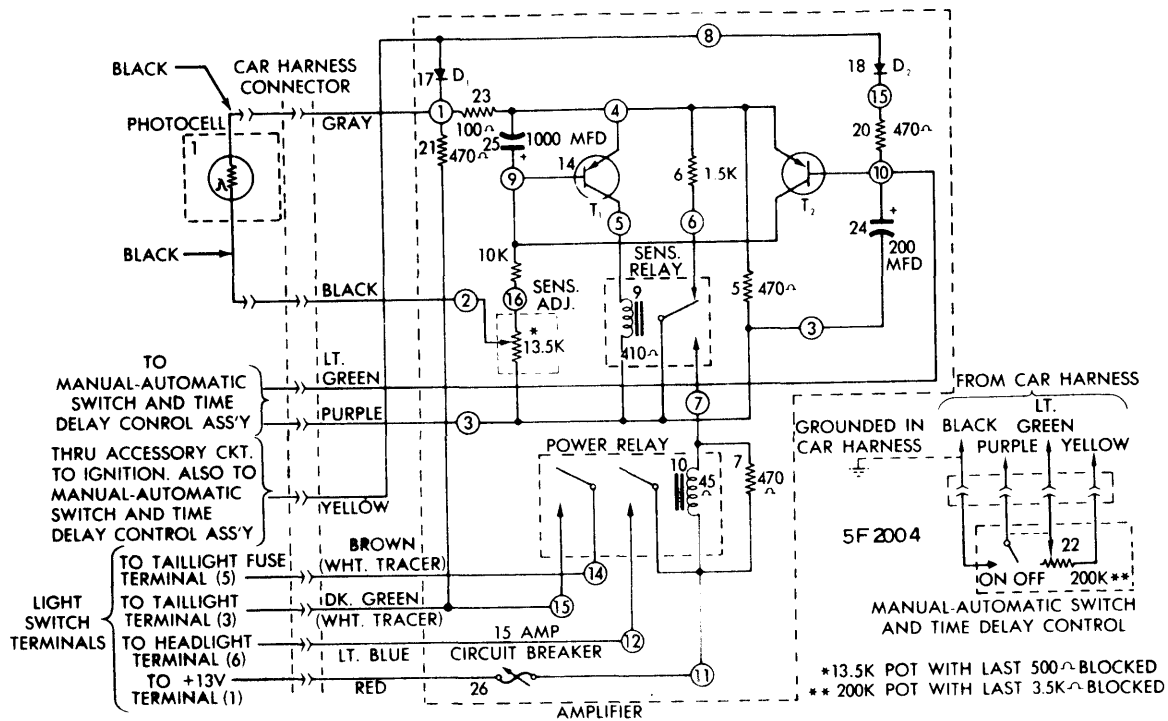

1966 Headlights

1965-66 CADILLAC TWILIGHT SENTINEL

1966-68 CHARGER RETRACTABLE HEADLIGHT WIRING DIAGRAM

1966 Headlights

1966-68 CHRYSLER CORP. SAFEGUARD SENTINEL

1966 Transistor Ignition

1966 CHEVROLET, CHEVY II & CHEVELLE
TRANSISTOR IGNITION CIRCUIT

1966-67, 69 CORVETTE
TRANSISTOR IGNITION CIRCUIT