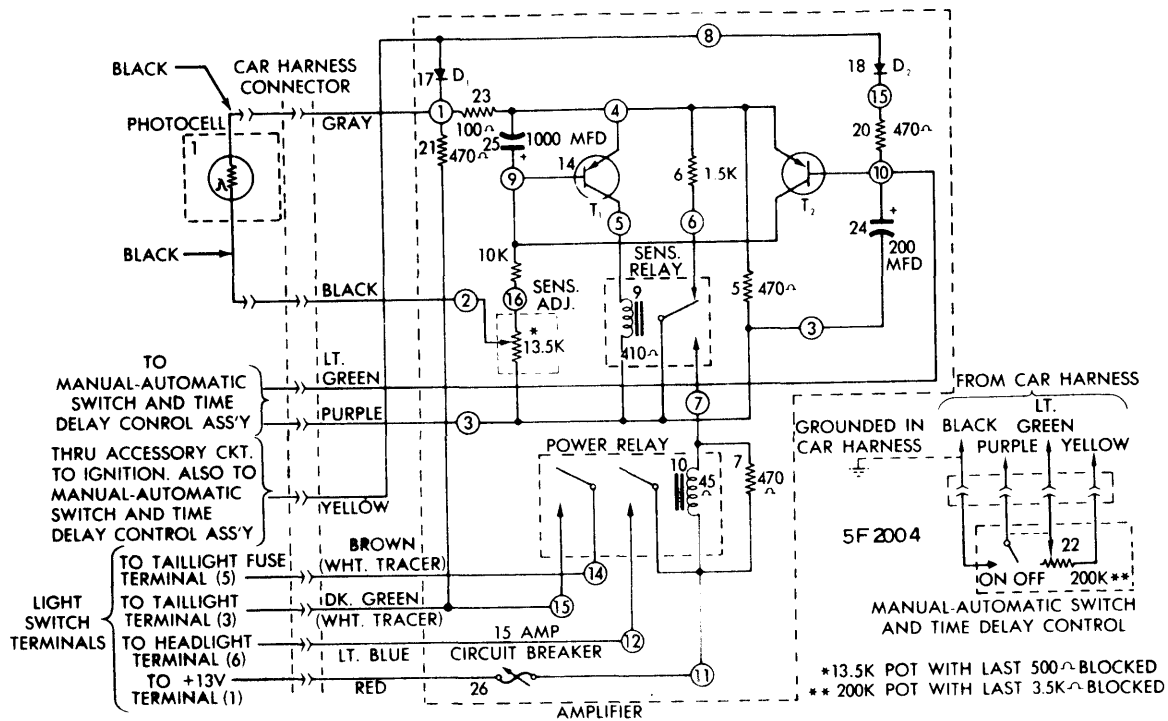

1966 Headlights

1965-66 CADILLAC TWILIGHT SENTINEL

1966-68 CHARGER RETRACTABLE HEADLIGHT WIRING DIAGRAM