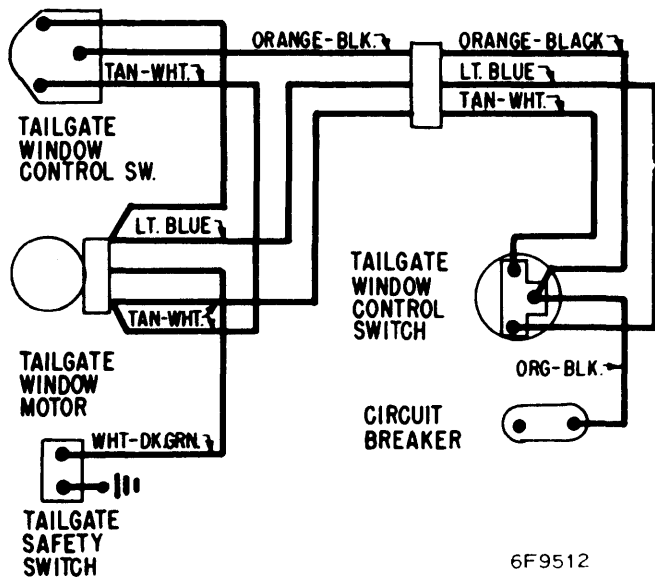

# 1966 Electric Window Controls

7-85

## GENERAL MOTORS (Continued)

1966 CHEVY II TAILGATE

1965 GENERAL MOTORS TAILGATE (TYPICAL)  
1966 GENERAL MOTORS TAILGATE (EXC. CHEVY II)