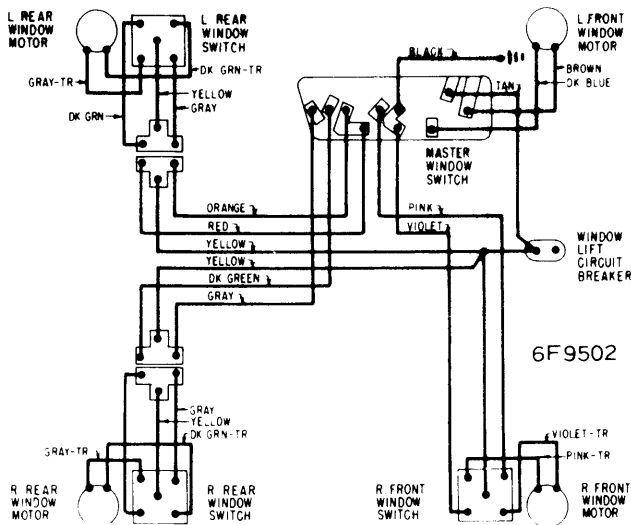

CHRYSLER CORP.

6F9502

1966-67 DODGE DART, CORONET, PLYMOUTH BELVEDERE & SATELLITE