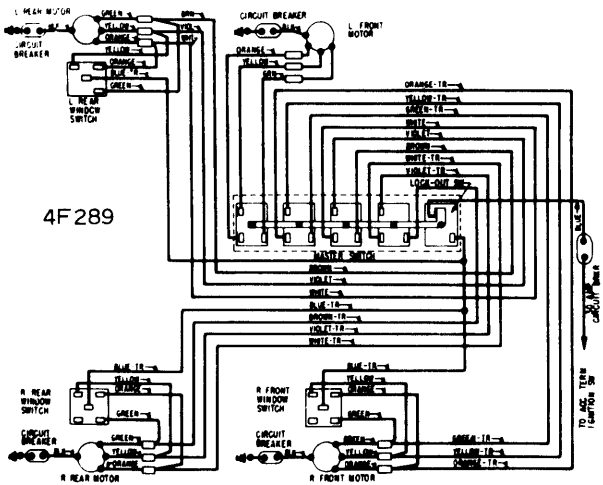

## AMERICAN MOTORS

4F289

1964-66 RAMBLER

4F287

1964-66 RAMBLER TAILGATE (HORIZONTALLY HINGED)

4F288

1964-66 RAMBLER TAILGATE (VERTICALLY HINGED)