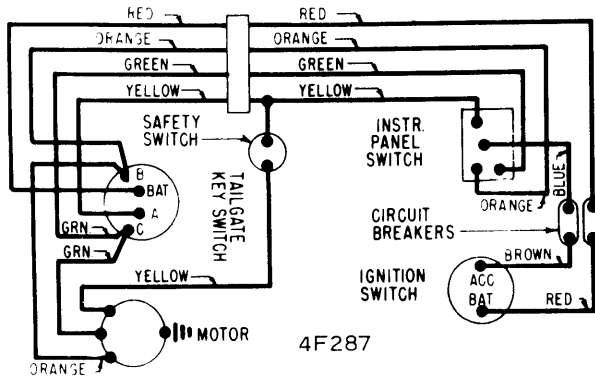

## AMERICAN MOTORS

4F289

1964-66 RAMBLER

4F287

1964-66 RAMBLER TAILGATE (HORIZONTALLY HINGED)

4F288

1964-66 RAMBLER TAILGATE (VERTICALLY HINGED)