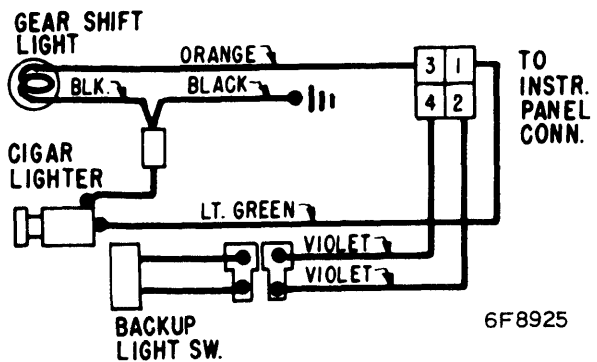

1966 DODGE DART (AUTO TRANS.)