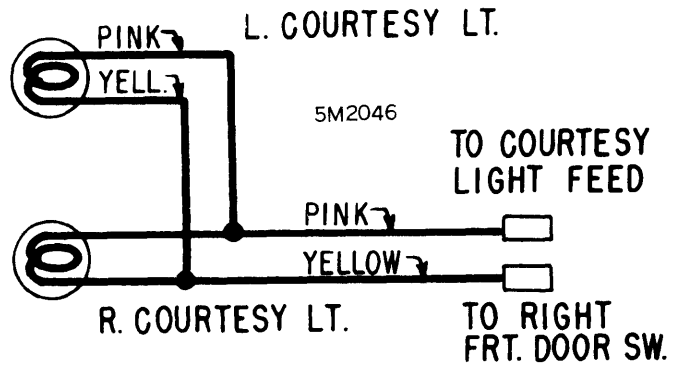

1966 Console Wiring

1965-66 BUICK WILDCAT

1966 DODGE CORONET (MANUAL TRANS.)

1966 BUICK GRAN SPORT

1966 DODGE CORONET (WITH TACH)

1966 DODGE CORONET & PLYMOUTH (AUTO TRANS. & TACHOMETER)

1967 DODGE DART (WITH TACH)