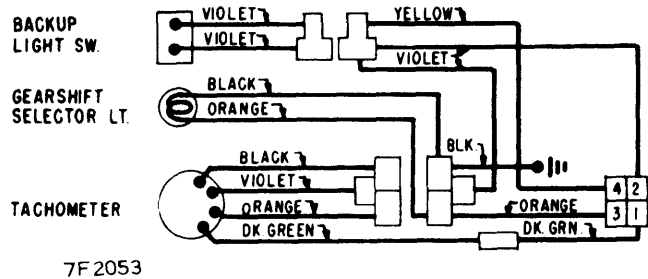

1966 Console Wiring

1965-66 BUICK WILDCAT

1966 DODGE CORONET (MANUAL TRANS.)

1966 BUICK GRAN SPORT

1966 DODGE CORONET (WITH TACH)

1966 DODGE CORONET & PLYMOUTH (AUTO TRANS. & TACHOMETER)

1967 DODGE DART (WITH TACH)

1966 DODGE DART (MANUAL TRANS.)

1966 DODGE DART (AUTO TRANS.)

1966 Console Wiring

1966 DODGE POLARA & MONACO

1966 PLYMOUTH (MANUAL TRANS.)