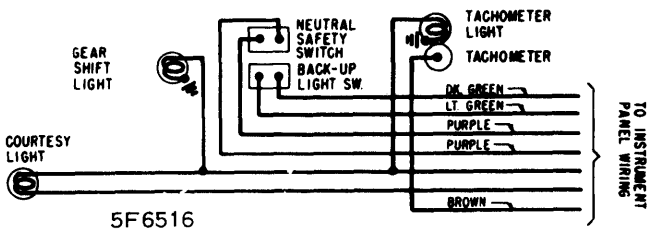

1966 Console Wiring

1965-66 BUICK WILDCAT

1966 DODGE CORONET (MANUAL TRANS.)

1966 BUICK GRAN SPORT

1966 DODGE CORONET (WITH TACH)

1966 DODGE CORONET & PLYMOUTH (AUTO TRANS. & TACHOMETER)

1967 DODGE DART (WITH TACH)