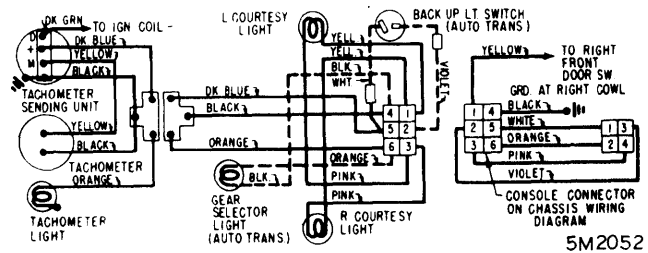

1966 Console Wiring

1965-66 BUICK WILDCAT

1966 DODGE CORONET (MANUAL TRANS.)

1966 BUICK GRAN SPORT

1966 DODGE CORONET (WITH TACH)

1966 DODGE CORONET & PLYMOUTH (AUTO TRANS. & TACHOMETER)

1967 DODGE DART (WITH TACH)

1966 DODGE DART (MANUAL TRANS.)

1966 DODGE DART (AUTO TRANS.)

1966 Console Wiring

1966 DODGE POLARA & MONACO

1966 PLYMOUTH (MANUAL TRANS.)