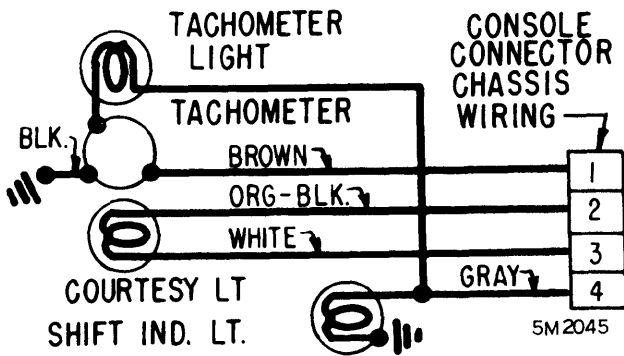

1966 Console Wiring

1965-66 BUICK WILDCAT

1966 DODGE CORONET (MANUAL TRANS.)

1966 BUICK GRAN SPORT

1966 DODGE CORONET (WITH TACH)

1966 DODGE CORONET & PLYMOUTH (AUTO TRANS. & TACHOMETER)

1967 DODGE DART (WITH TACH)