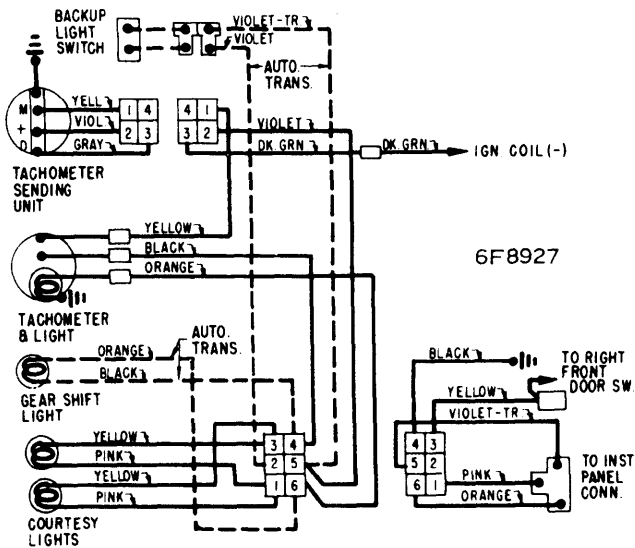

1966 Console Wiring

1965-66 BUICK WILDCAT

1966 DODGE CORONET (MANUAL TRANS.)

1966 BUICK GRAN SPORT

1966 DODGE CORONET (WITH TACH)

1966 DODGE CORONET & PLYMOUTH (AUTO TRANS. & TACHOMETER)

1967 DODGE DART (WITH TACH)

1966 DODGE DART (MANUAL TRANS.)

1966 DODGE DART (AUTO TRANS.)

1966 Console Wiring

1966 DODGE POLARA & MONACO

1966 PLYMOUTH (MANUAL TRANS.)