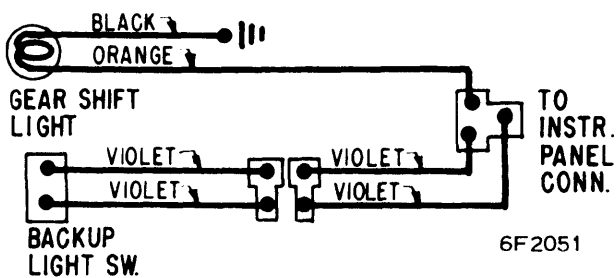

1966 Console Wiring

1965-66 BUICK WILDCAT

1966 DODGE CORONET (MANUAL TRANS.)

1966 BUICK GRAN SPORT

1966 DODGE CORONET (WITH TACH)

1966 DODGE CORONET & PLYMOUTH (AUTO TRANS. & TACHOMETER)

1967 DODGE DART (WITH TACH)