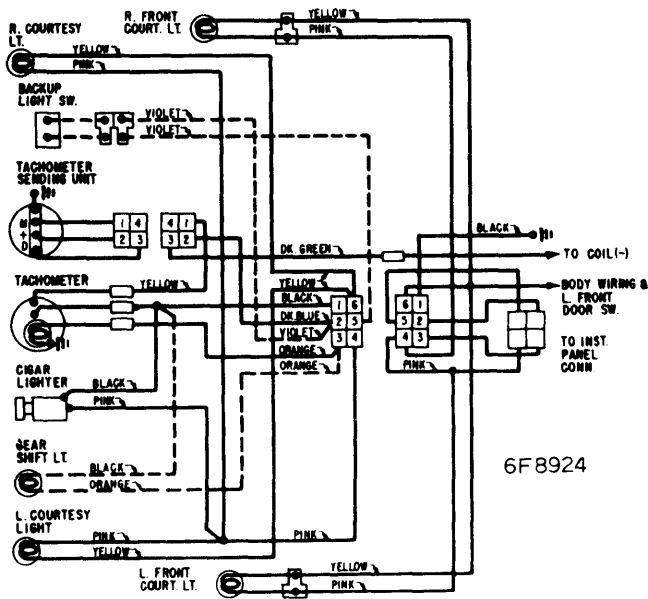

1966 Console Wiring

1965-66 BUICK WILDCAT

1966 DODGE CORONET (MANUAL TRANS.)

1966 BUICK GRAN SPORT

1966 DODGE CORONET (WITH TACH)

1966 DODGE CORONET & PLYMOUTH (AUTO TRANS. & TACHOMETER)

1967 DODGE DART (WITH TACH)

1966 DODGE DART (MANUAL TRANS.)

1966 DODGE DART (AUTO TRANS.)

1966 Console Wiring

1966 DODGE POLARA & MONACO

1966 PLYMOUTH (MANUAL TRANS.)