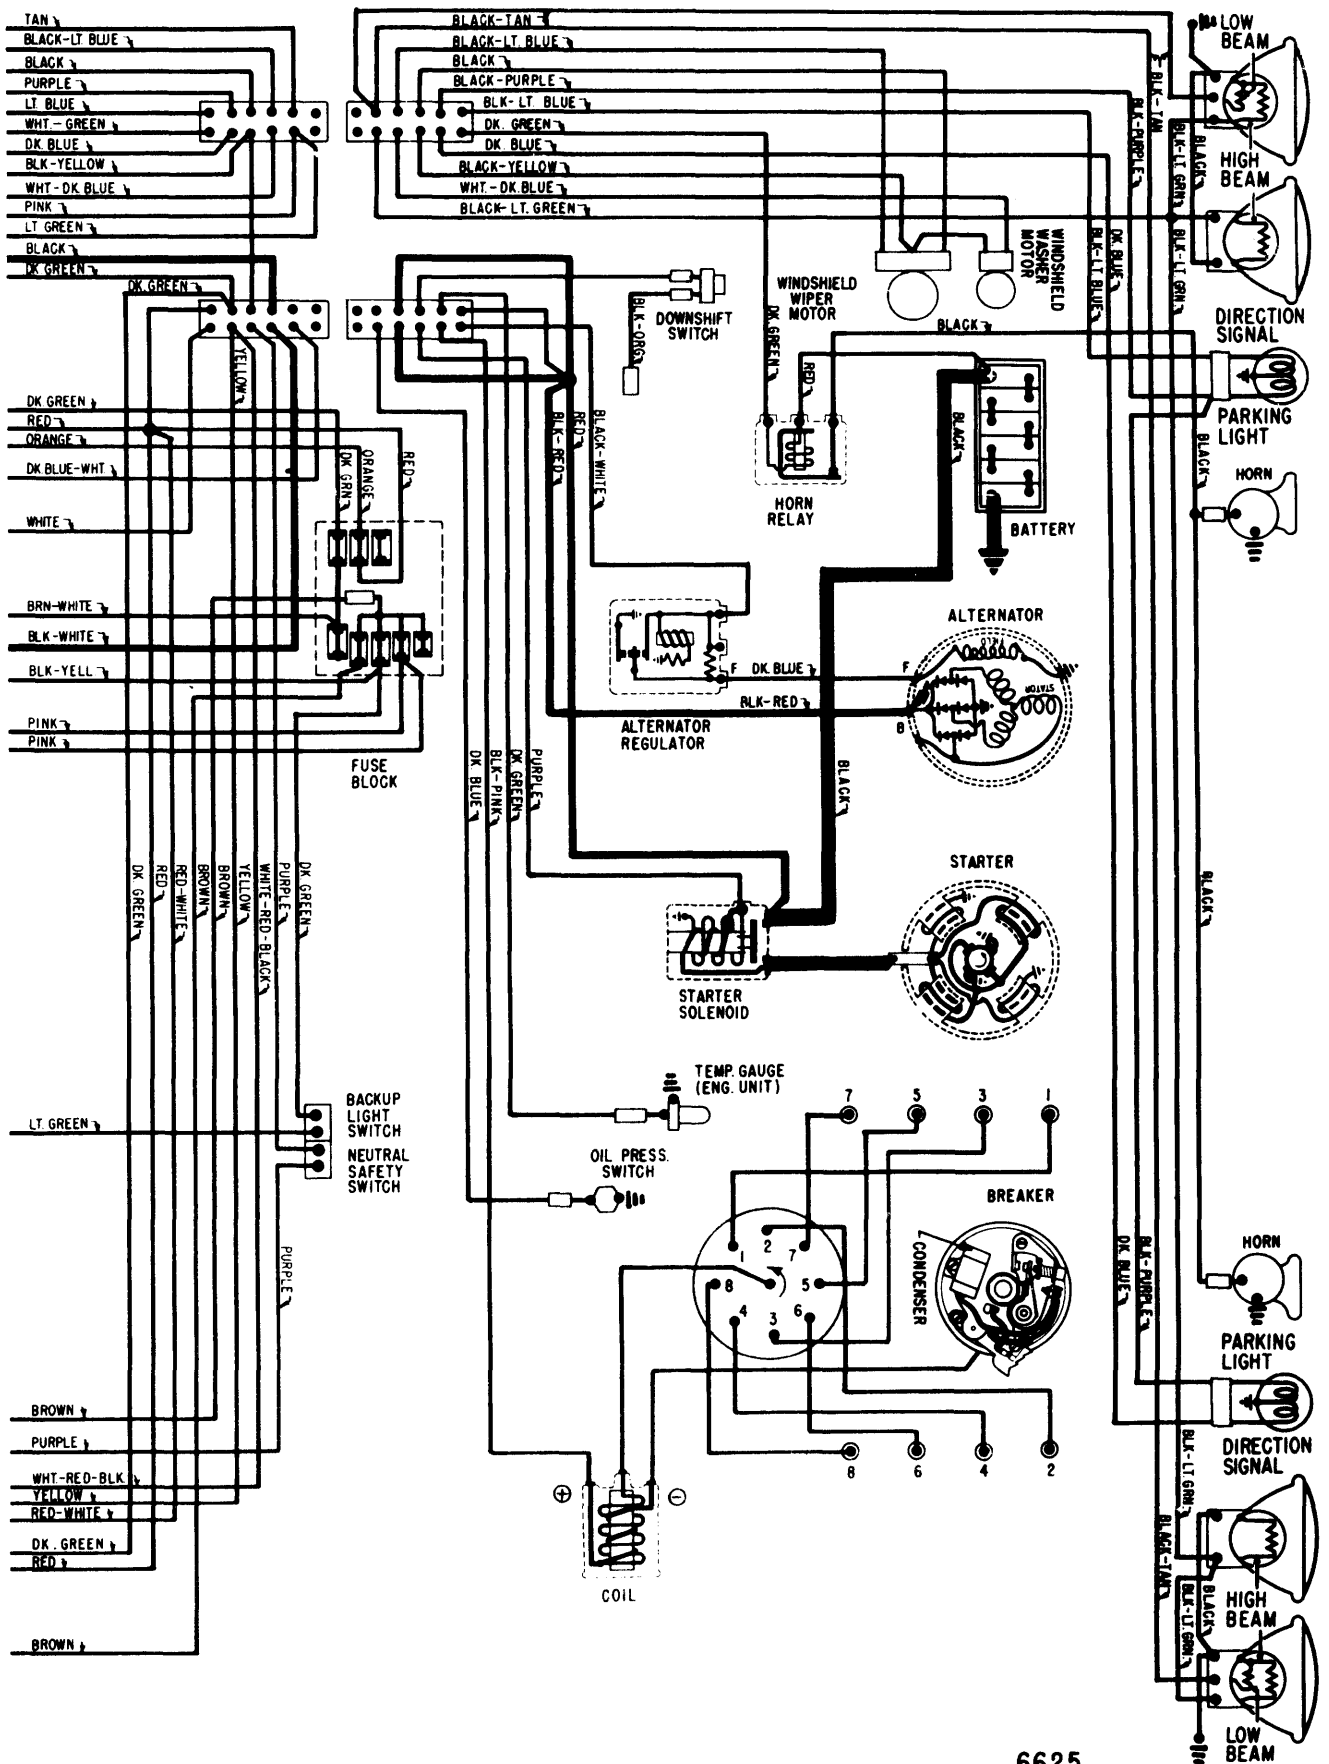

# 1966 Pontiac V8

Catalina, Star Chief 7-73  
Bonneville Grand Prix

6625