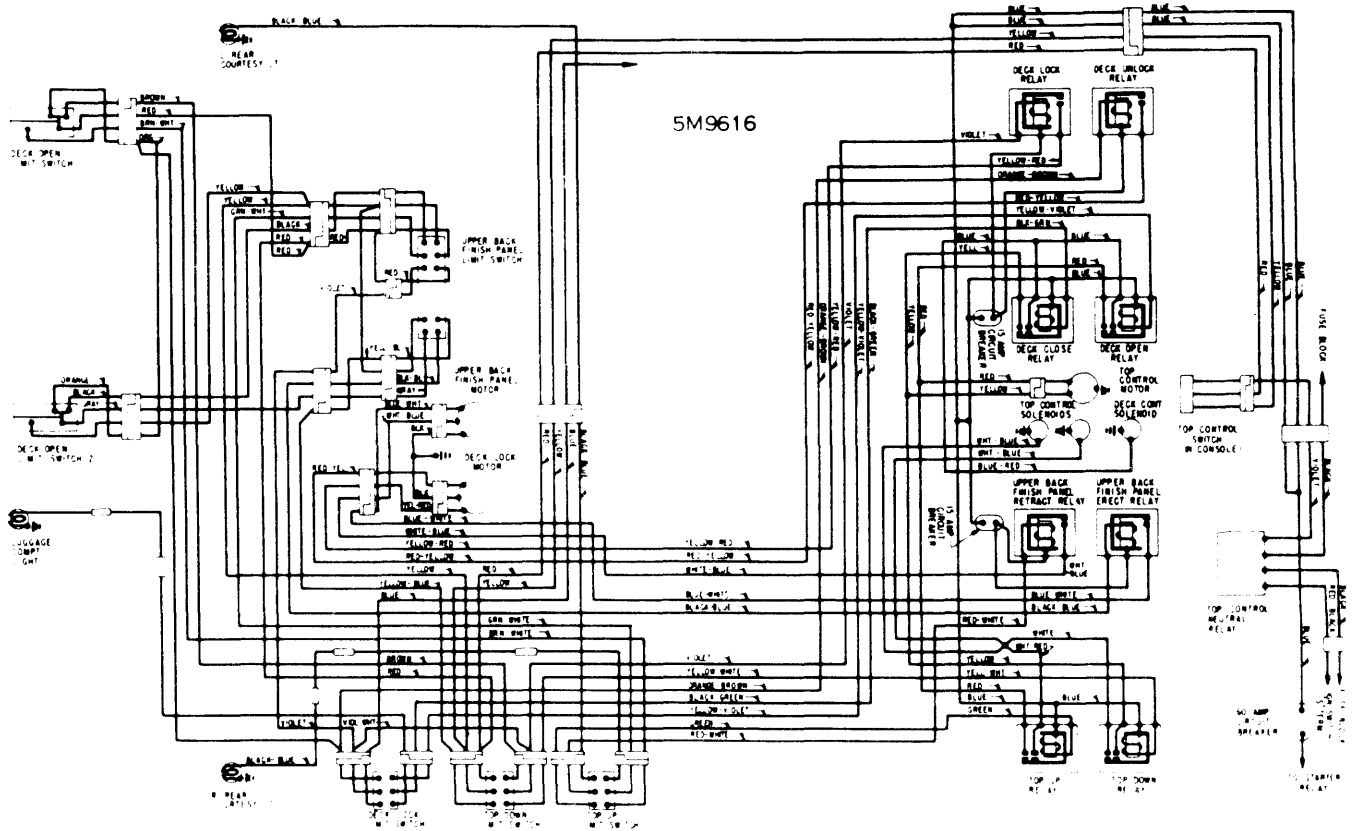

1965 Convertible Top Controls

6-83

1965-66 THUNDERBIRD CONVERTIBLE TOP