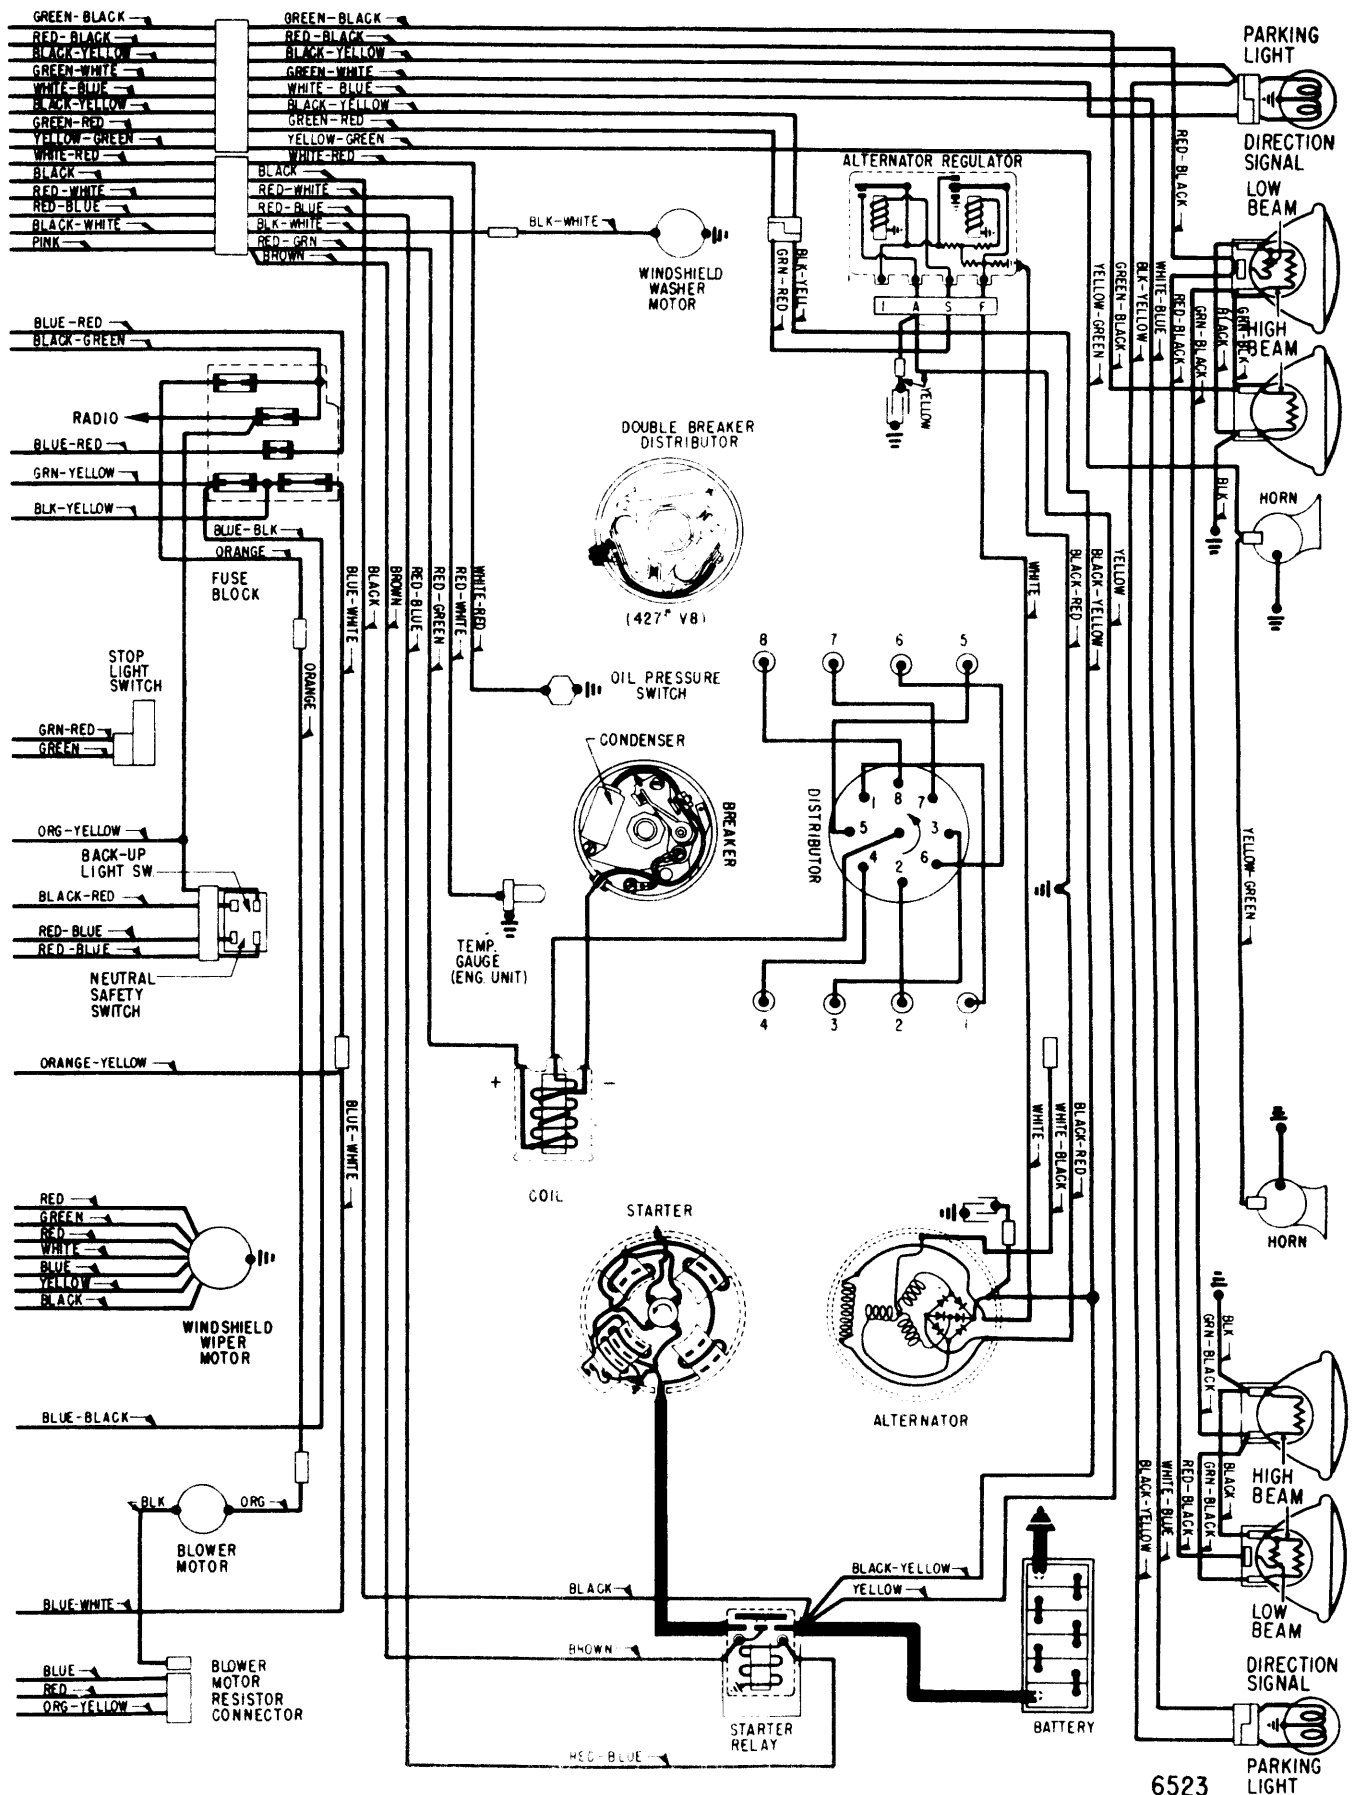

1965 Mercury V8

6523 PARKING LIGHT