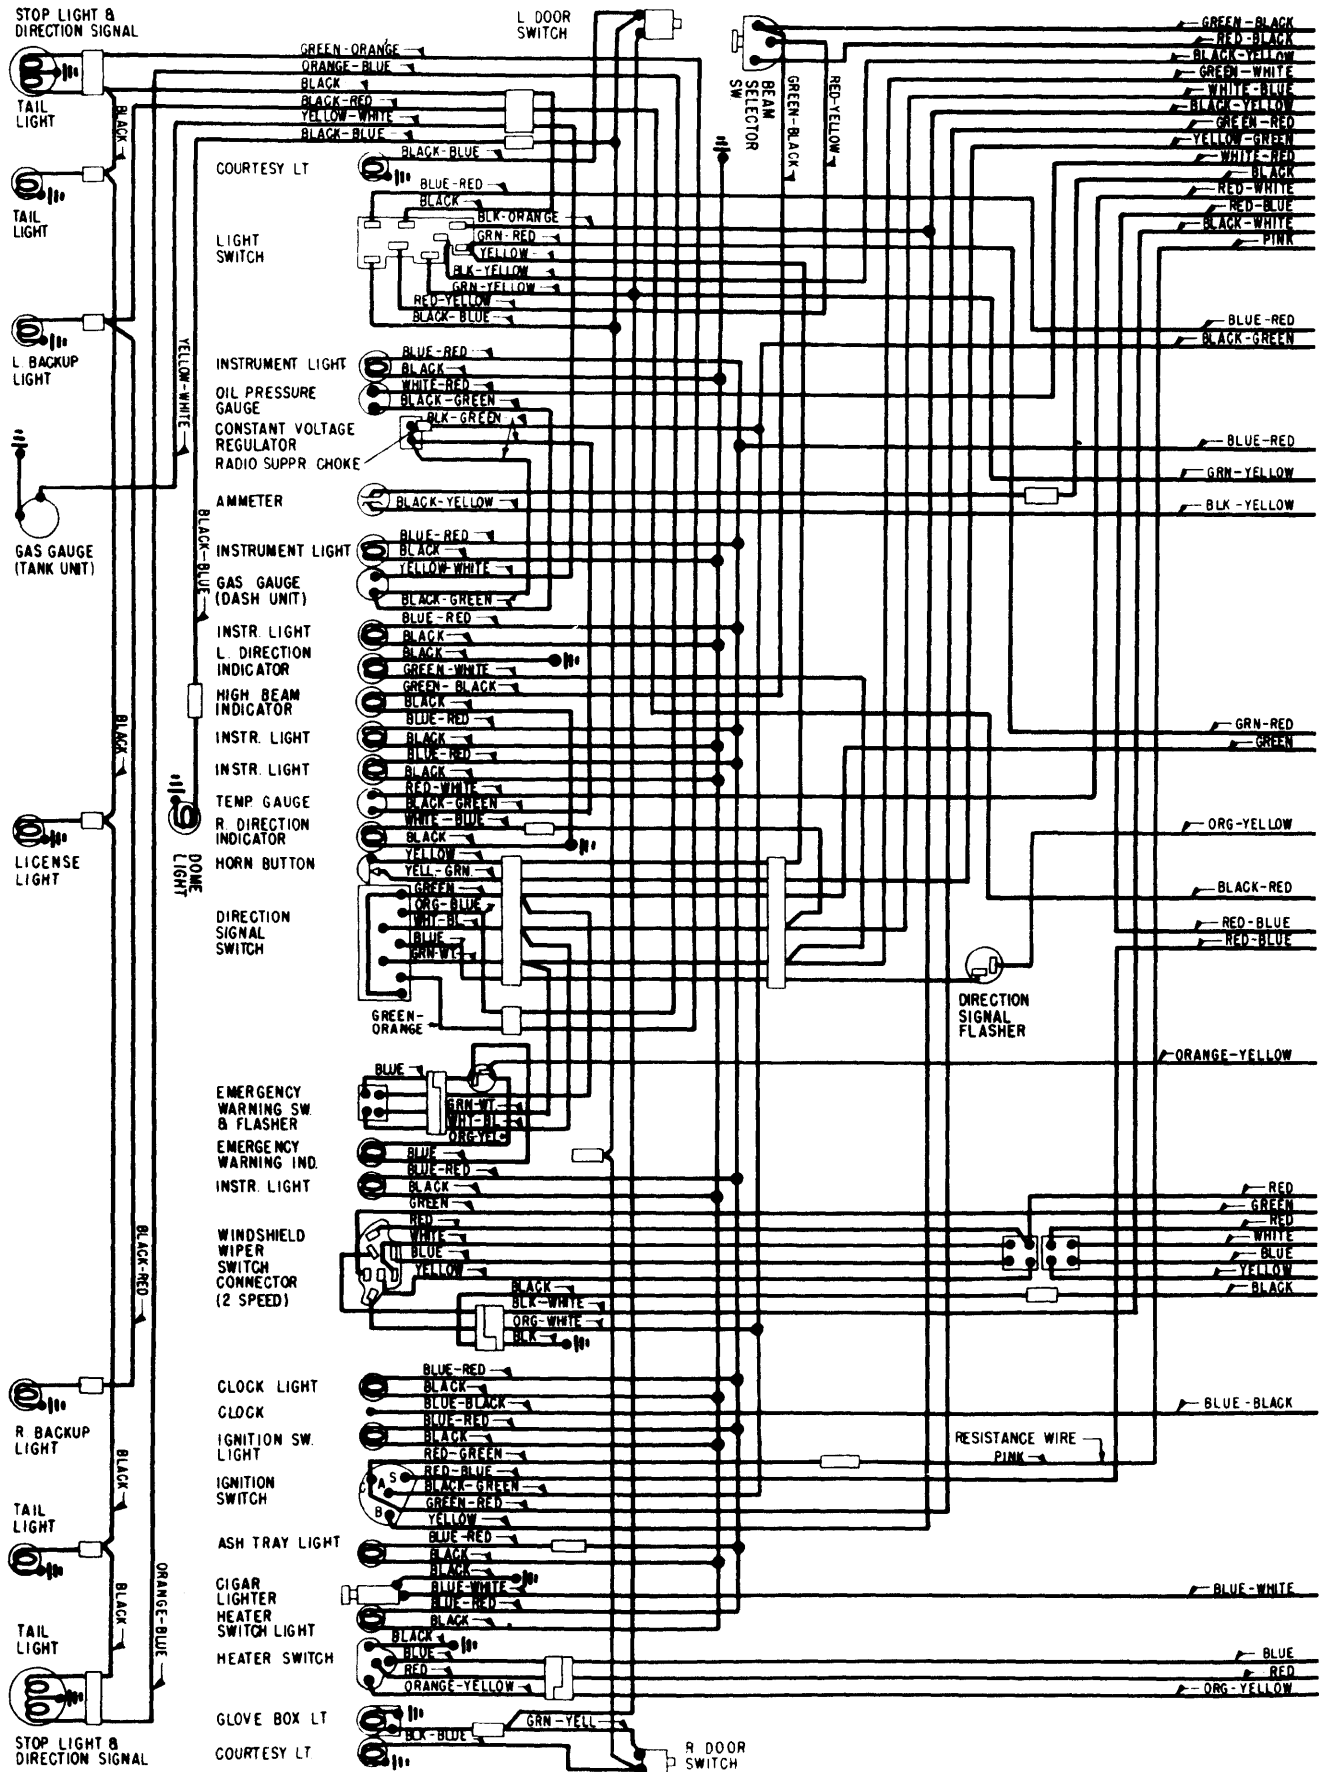

1965 Mercury V8

6523 PARKING LIGHT