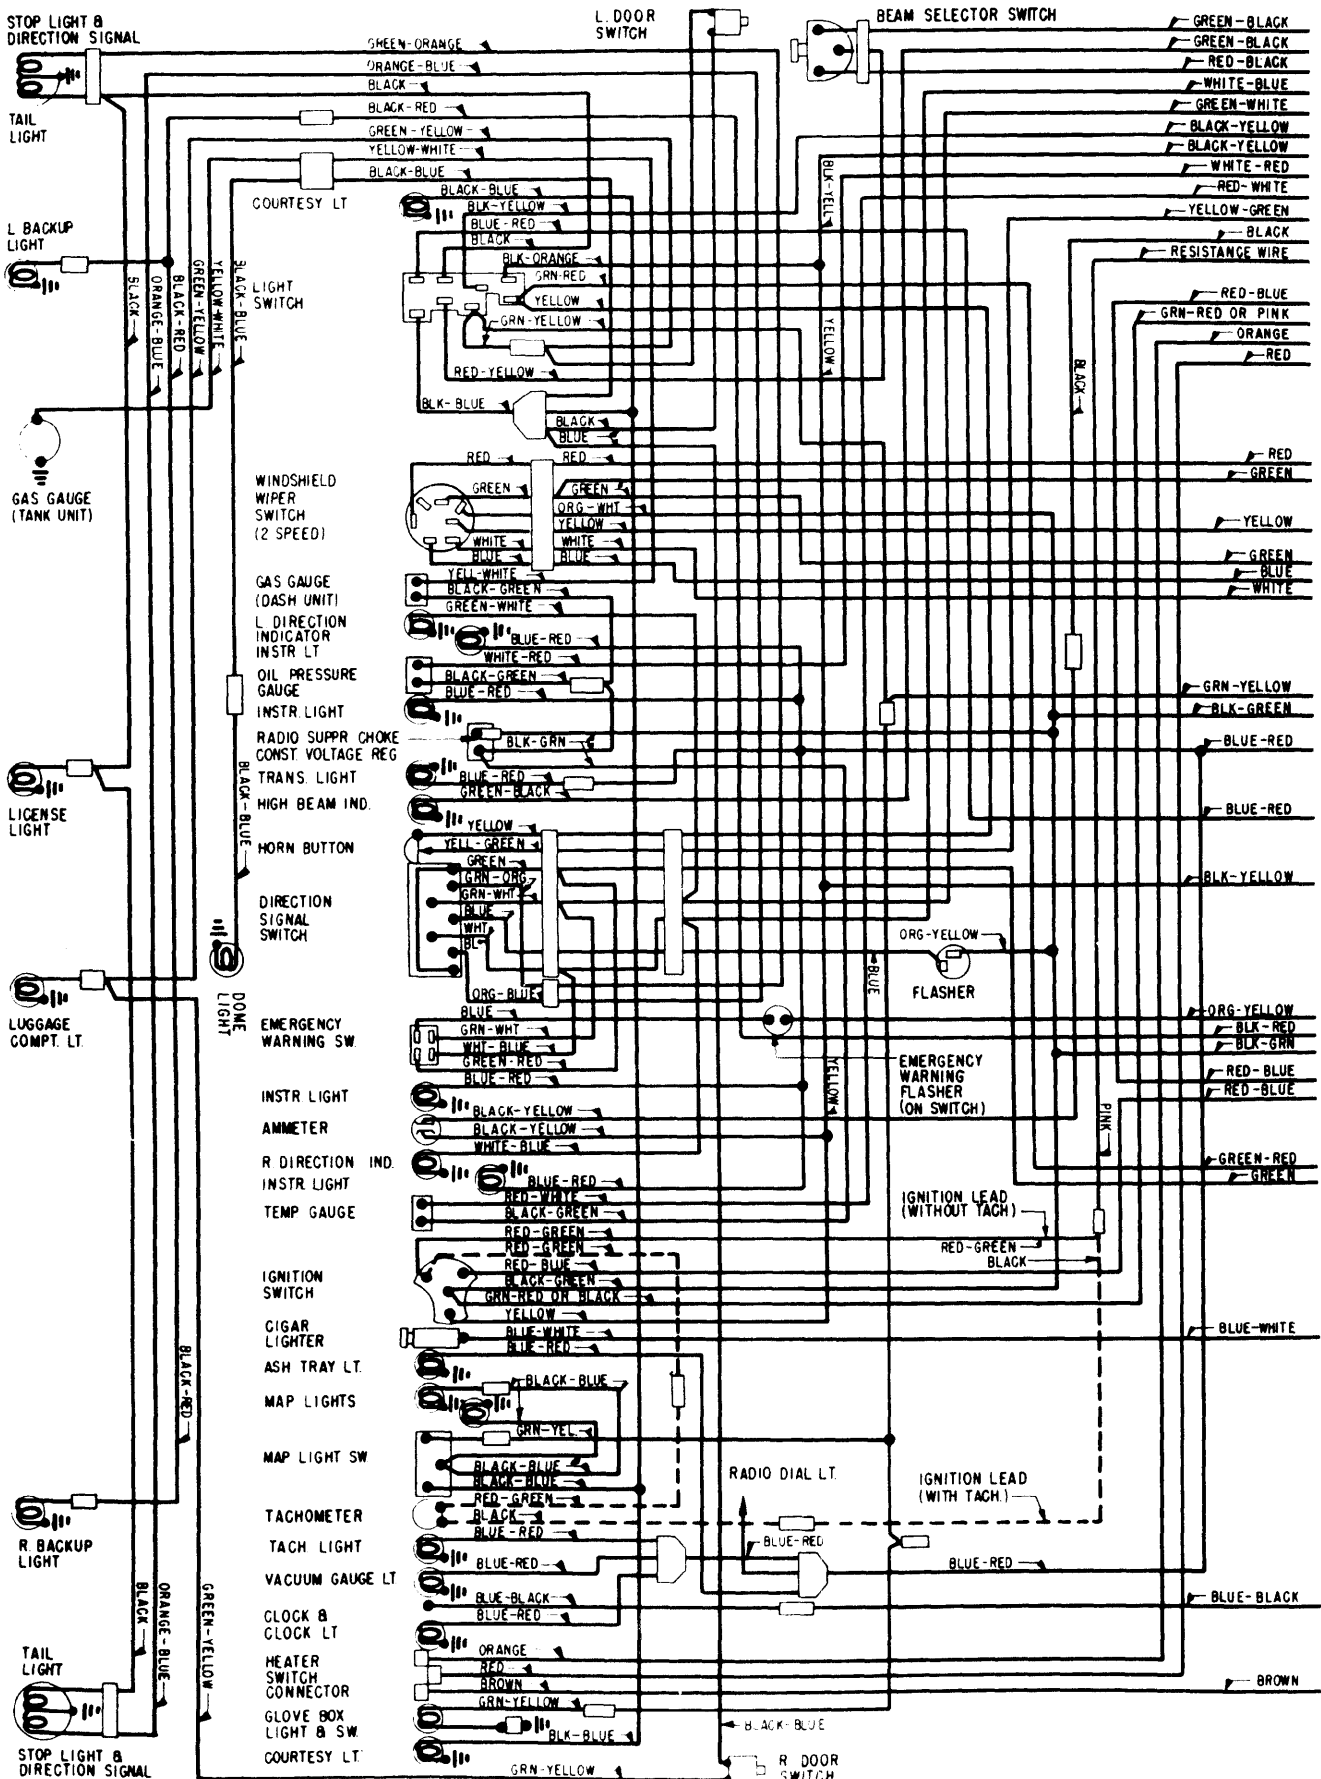

# 1965 Mercury 6 & V8

6518 PARKING LIGHT