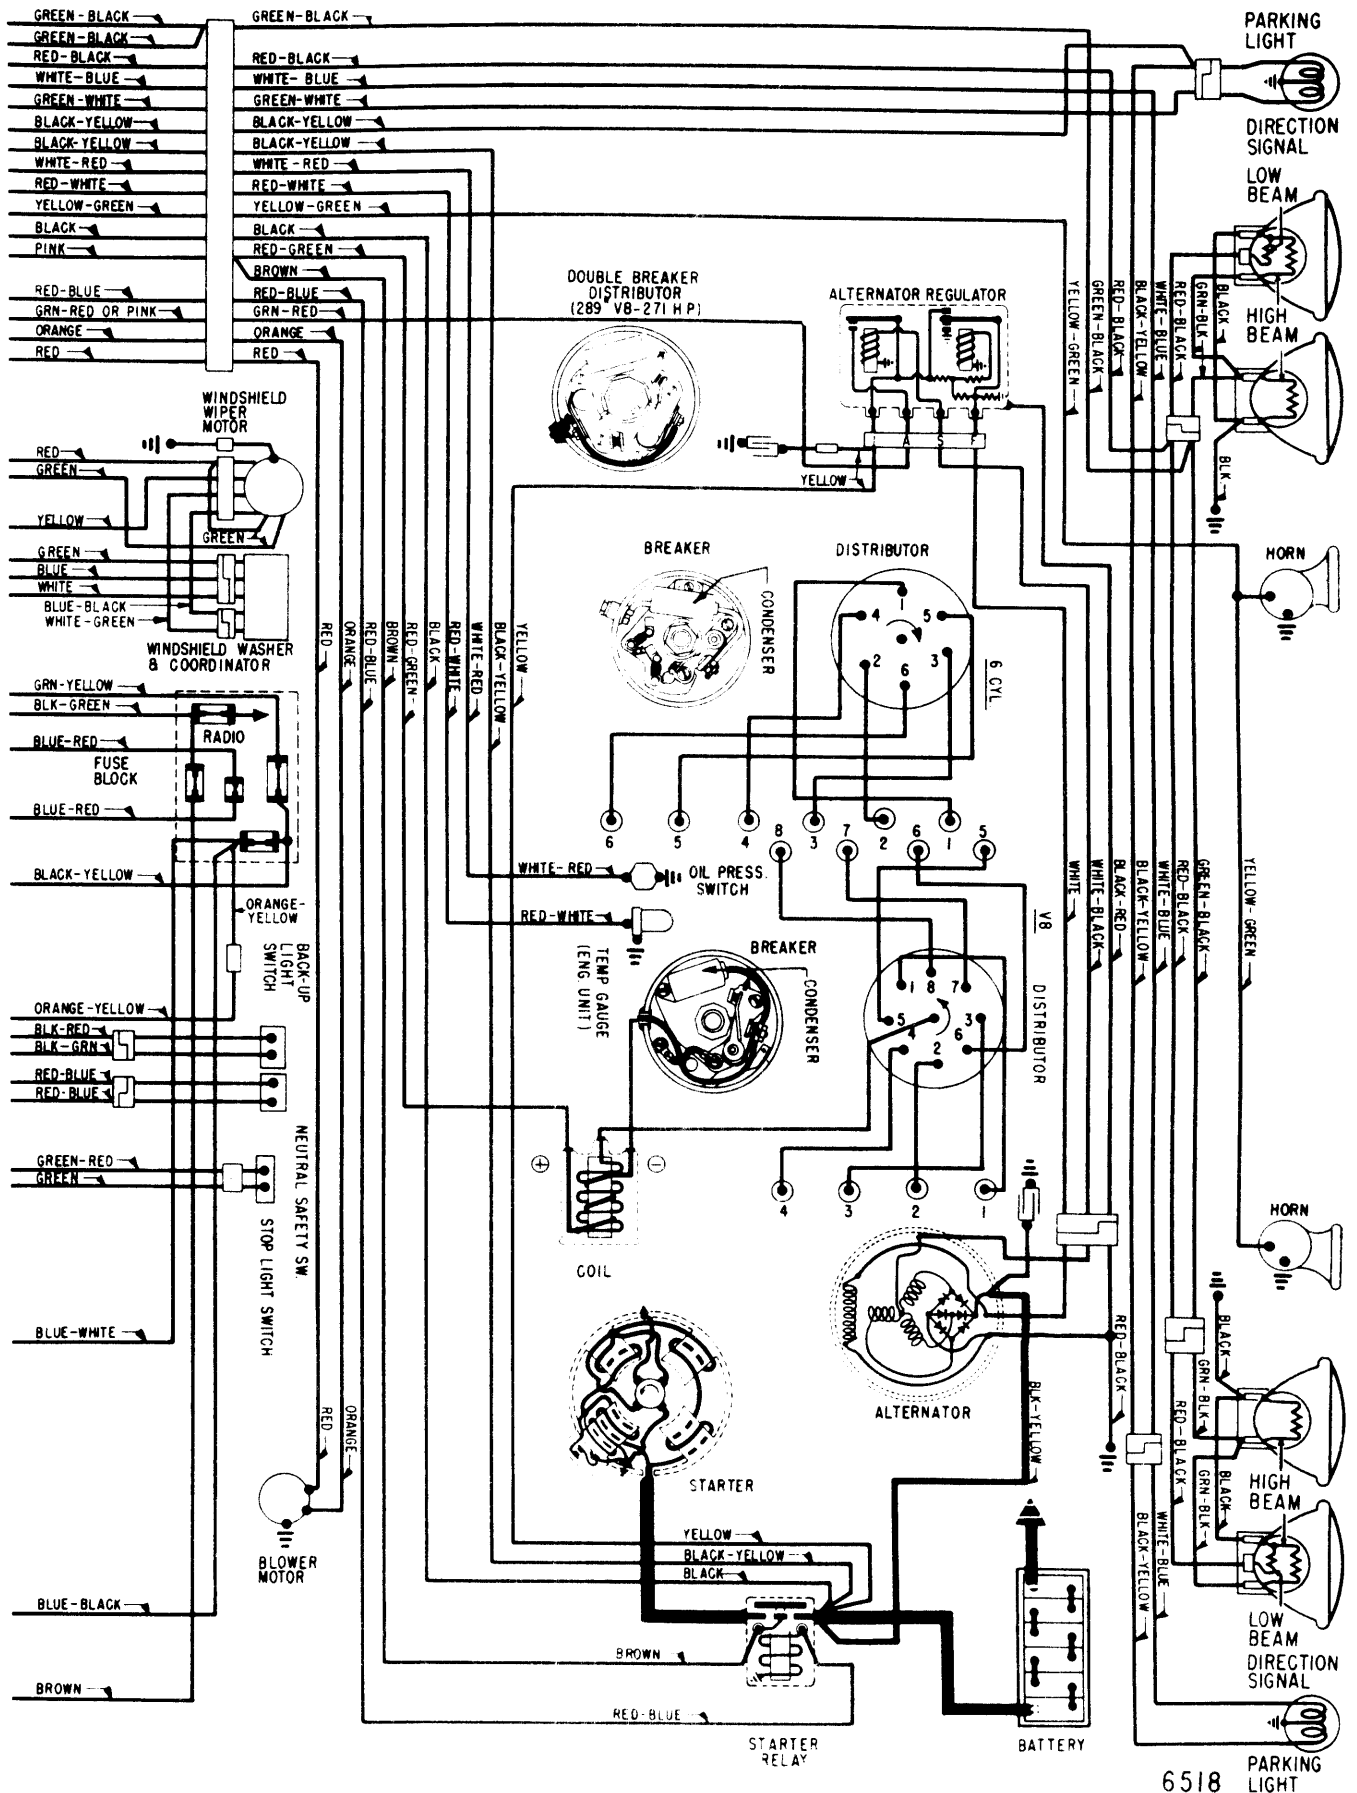

# 1965 Mercury 6 & V8

6518 PARKING LIGHT