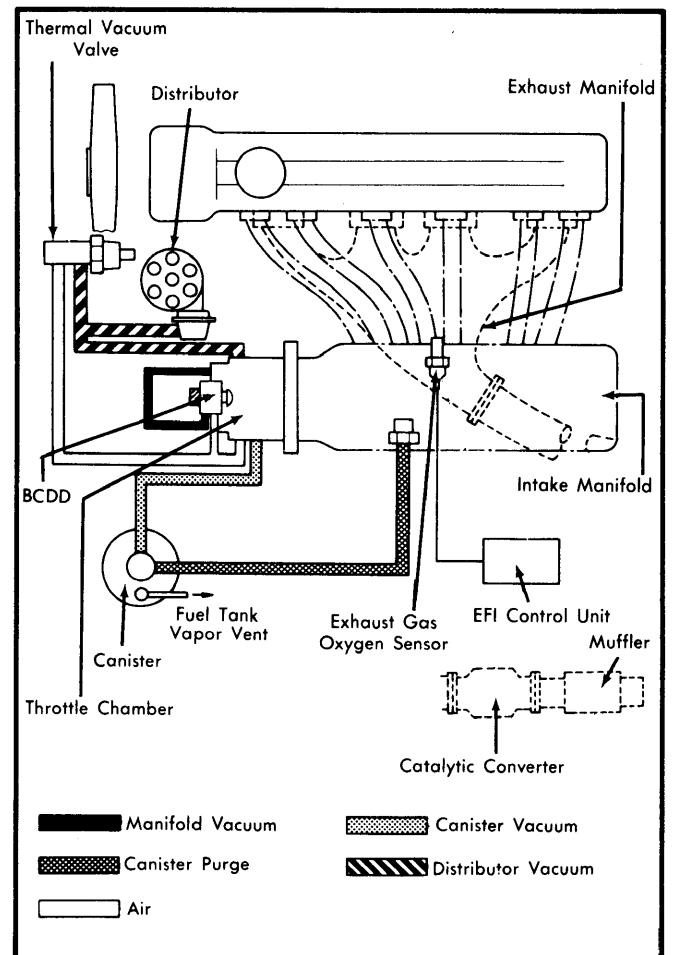

DATSUN VACUUM DIAGRAMS (Cont.)

1. Vacuum Motor
2. TAC Sensor
3. Air Cleaner
4. Idle Compensator
5. Air Cleaner Filter
6. Air Induction Filter
7. Air Induction Valve
8. Anti-Backfire Valve
9. Muffler
10. Catalytic Converter
11. Canister
12. Speed Switch
13. Distributor
14. Vacuum Delay Valve
15. EGR Valve
16. BPT Valve
17. Hot Air Duct
18. Dash Pot
19. Carburetor
20. TOCS Diaphragm
21. TOCS Control Valve
22. TOCS Solenoid Valve
23. Thermal Vacuum Valve
24. PCV Valve

Fig. 7 Datsun 310 Vacuum Diagram (Federal Models)

1. Vacuum Motor
2. TAC Sensor
3. Idle Compensator
4. Air Cleaner Filter
5. Air Pump Filter
6. Air Pump
7. Anti-Backfire Valve
8. Combined Air Control Valve
9. Spark Timing TVV
10. Muffler
11. Catalytic Converter
12. Clutch Switch
13. Neutral Switch
14. Water Temp. Switch
15. EGR TVV
16. Canister
17. Speed Switch
18. Distributor
19. EGR Valve
20. Venturi Vacuum Transducer Valve
21. Hot Air Duct
22. Power Jet
23. Anti-Dieseling Solenoid Valve
24. Throttle Valve Switch
25. Vacuum Switch
26. Dash Pot
27. Vacuum Delay Valve
28. PCV Valve
29. Vacuum Switching Valve

Fig. 8 Datsun 310 Vacuum Diagram (Calif. Models)

DATSUN VACUUM DIAGRAMS (Cont.)

Fig. 9 Datsun 280ZX Vacuum Diagram (Federal Models)

Fig. 10 Datsun 280ZX Vacuum Diagram (Calif. Models)

Fig. 11 Datsun 810 Vacuum Diagram (Federal Models)