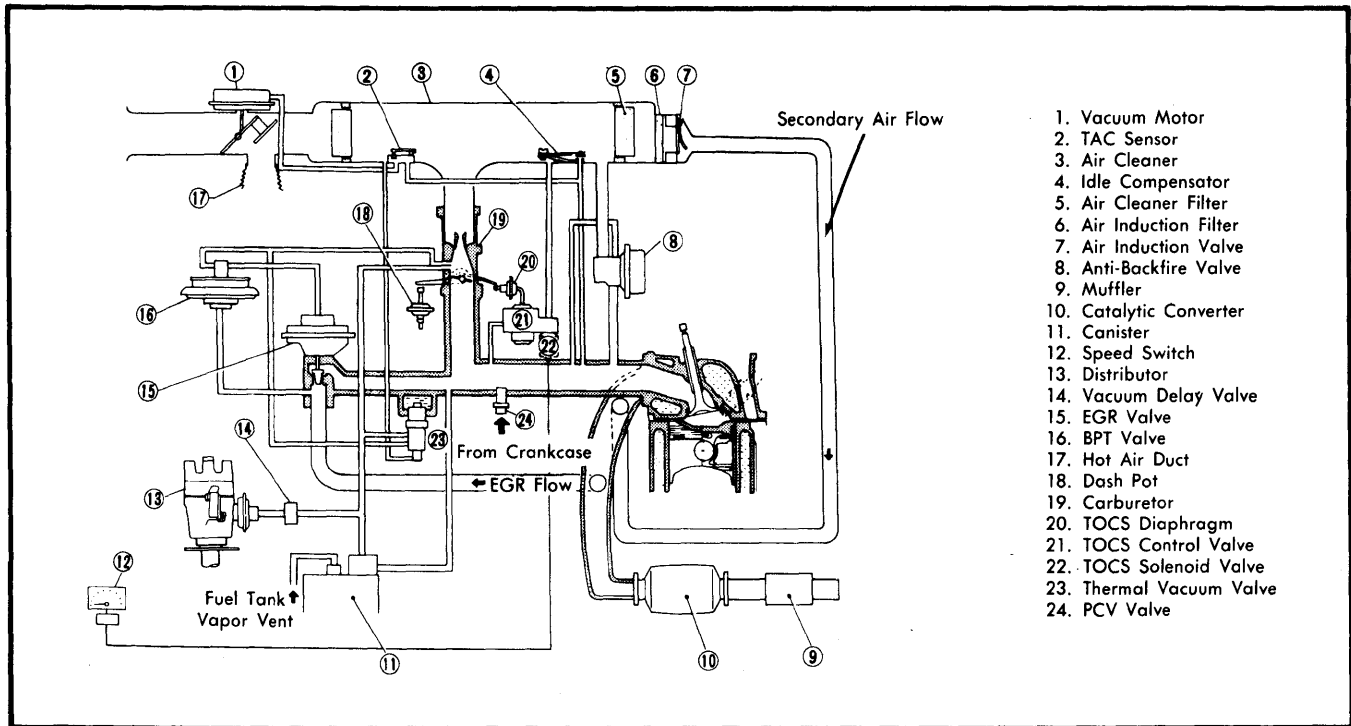

DATSUN VACUUM DIAGRAMS (Cont.)

1. Vacuum Motor
2. TAC Sensor
3. Air Cleaner
4. Idle Compensator
5. Air Cleaner Filter
6. Air Induction Filter
7. Air Induction Valve
8. Anti-Backfire Valve
9. Muffler
10. Catalytic Converter
11. Canister
12. Speed Switch
13. Distributor
14. Vacuum Delay Valve
15. EGR Valve
16. BPT Valve
17. Hot Air Duct
18. Dash Pot
19. Carburetor
20. TOCS Diaphragm
21. TOCS Control Valve
22. TOCS Solenoid Valve
23. Thermal Vacuum Valve
24. PCV Valve

Fig. 7 Datsun 310 Vacuum Diagram (Federal Models)

1. Vacuum Motor
2. TAC Sensor
3. Idle Compensator
4. Air Cleaner Filter
5. Air Pump Filter
6. Air Pump
7. Anti-Backfire Valve
8. Combined Air Control Valve
9. Spark Timing TVV
10. Muffler
11. Catalytic Converter
12. Clutch Switch
13. Neutral Switch
14. Water Temp. Switch
15. EGR TVV
16. Canister
17. Speed Switch
18. Distributor
19. EGR Valve
20. Venturi Vacuum Transducer Valve
21. Hot Air Duct
22. Power Jet
23. Anti-Dieseling Solenoid Valve
24. Throttle Valve Switch
25. Vacuum Switch
26. Dash Pot
27. Vacuum Delay Valve
28. PCV Valve
29. Vacuum Switching Valve