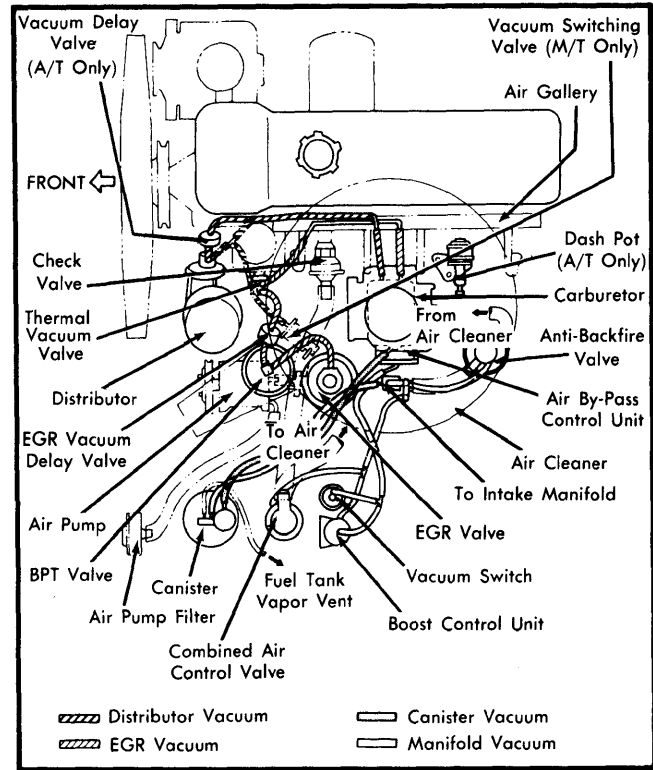

DATSUN VACUUM DIAGRAMS (Cont.)

1. Vacuum Motor
2. TAC Sensor
3. Air Cleaner
4. Idle Compensator
5. Air Cleaner Filter
6. Air Induction Filter
7. Air Induction Valve
8. Anti-Backfire Valve
9. Muffler
10. Catalytic Converter
11. Canister
12. Speed Switch
13. Distributor
14. Vacuum Delay Valve
15. EGR Valve
16. BPT Valve
17. Hot Air Duct
18. Dash Pot
19. Carburetor
20. TOCS Diaphragm
21. TOCS Control Valve
22. TOCS Solenoid Valve
23. Thermal Vacuum Valve
24. PCV Valve

Fig. 7 Datsun 310 Vacuum Diagram (Federal Models)

1. Vacuum Motor
2. TAC Sensor
3. Idle Compensator
4. Air Cleaner Filter
5. Air Pump Filter
6. Air Pump
7. Anti-Backfire Valve
8. Combined Air Control Valve
9. Spark Timing TVV
10. Muffler
11. Catalytic Converter
12. Clutch Switch
13. Neutral Switch
14. Water Temp. Switch
15. EGR TVV
16. Canister
17. Speed Switch
18. Distributor
19. EGR Valve
20. Venturi Vacuum Transducer Valve
21. Hot Air Duct
22. Power Jet
23. Anti-Dieseling Solenoid Valve
24. Throttle Valve Switch
25. Vacuum Switch
26. Dash Pot
27. Vacuum Delay Valve
28. PCV Valve
29. Vacuum Switching Valve

Fig. 12 Datsun 810 Vacuum Diagram (Calif. Models)

1980 Exhaust Emission Systems

DATSUN VACUUM DIAGRAMS (Cont.)

Fig. 13 Datsun Pickup Vacuum Diagram (Federal Models)

Fig. 14 Datsun Pickup Vacuum Diagram (Calif. Models Except Heavy Duty)

Fig. 15 Datsun Pickup Vacuum Diagram (Calif. Heavy Duty Models)