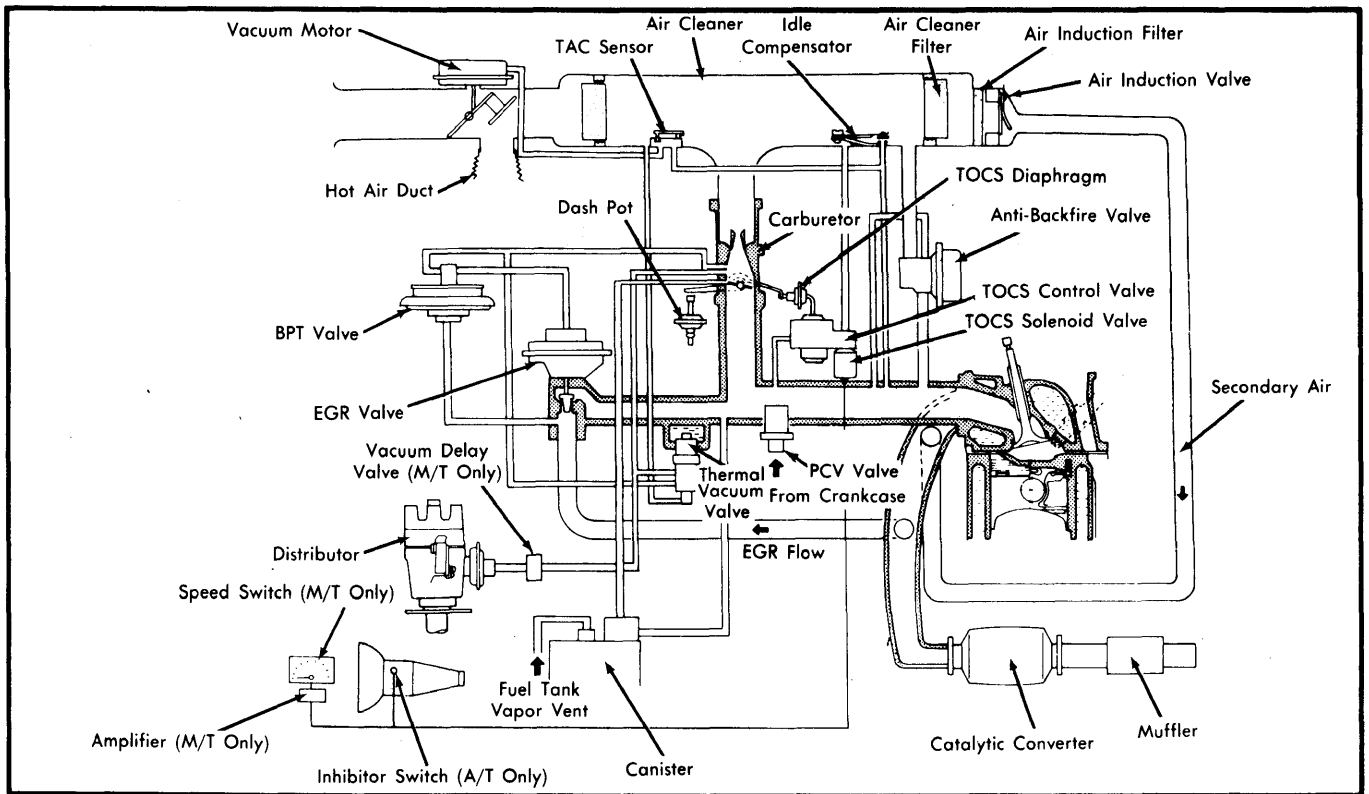

Fig. 4 Datsun 510 Vacuum Diagram (Calif. Models)

DATSUN VACUUM DIAGRAMS (Cont.)

Fig. 5 Datsun 210 Vacuum Diagram (Federal Models)

Fig. 6 Datsun 210 Vacuum Diagram (Calif. Models)

1980 Exhaust Emission Systems

DATSUN VACUUM DIAGRAMS (Cont.)

1. Vacuum Motor
2. TAC Sensor
3. Air Cleaner
4. Idle Compensator
5. Air Cleaner Filter
6. Air Induction Filter
7. Air Induction Valve
8. Anti-Backfire Valve
9. Muffler
10. Catalytic Converter
11. Canister
12. Speed Switch
13. Distributor
14. Vacuum Delay Valve
15. EGR Valve
16. BPT Valve
17. Hot Air Duct
18. Dash Pot
19. Carburetor
20. TOCS Diaphragm
21. TOCS Control Valve
22. TOCS Solenoid Valve
23. Thermal Vacuum Valve
24. PCV Valve

Fig. 7 Datsun 310 Vacuum Diagram (Federal Models)

1. Vacuum Motor
2. TAC Sensor
3. Idle Compensator
4. Air Cleaner Filter
5. Air Pump Filter
6. Air Pump
7. Anti-Backfire Valve
8. Combined Air Control Valve
9. Spark Timing TVV
10. Muffler
11. Catalytic Converter
12. Clutch Switch
13. Neutral Switch
14. Water Temp. Switch
15. EGR TVV
16. Canister
17. Speed Switch
18. Distributor
19. EGR Valve
20. Venturi Vacuum Transducer Valve
21. Hot Air Duct
22. Power Jet
23. Anti-Dieseling Solenoid Valve
24. Throttle Valve Switch
25. Vacuum Switch
26. Dash Pot
27. Vacuum Delay Valve
28. PCV Valve
29. Vacuum Switching Valve