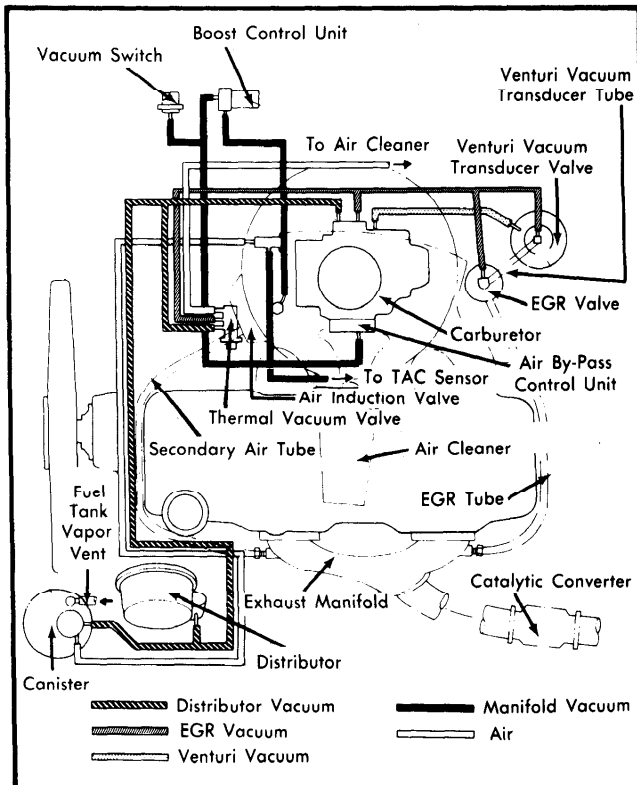

1980 Exhaust Emission Systems

DATSUN VACUUM DIAGRAMS

Fig. 1 Datsun 200SX Vacuum Diagram (Federal Models)

Fig. 2 Datsun 200SX Vacuum Diagram (Calif. Models)

Fig. 3 Datsun 510 Vacuum Diagram (Federal Models)

DATSUN VACUUM DIAGRAMS (Cont.)

1. Vacuum Motor
2. TAC Sensor
3. Air Cleaner
4. Idle Compensator
5. Air Cleaner Filter
6. Air Induction Filter
7. Air Induction Valve
8. Anti-Backfire Valve
9. Muffler
10. Catalytic Converter
11. Canister
12. Speed Switch
13. Distributor
14. Vacuum Delay Valve
15. EGR Valve
16. BPT Valve
17. Hot Air Duct
18. Dash Pot
19. Carburetor
20. TOCS Diaphragm
21. TOCS Control Valve
22. TOCS Solenoid Valve
23. Thermal Vacuum Valve
24. PCV Valve

Fig. 7 Datsun 310 Vacuum Diagram (Federal Models)

1. Vacuum Motor
2. TAC Sensor
3. Idle Compensator
4. Air Cleaner Filter
5. Air Pump Filter
6. Air Pump
7. Anti-Backfire Valve
8. Combined Air Control Valve
9. Spark Timing TVV
10. Muffler
11. Catalytic Converter
12. Clutch Switch
13. Neutral Switch
14. Water Temp. Switch
15. EGR TVV
16. Canister
17. Speed Switch
18. Distributor
19. EGR Valve
20. Venturi Vacuum Transducer Valve
21. Hot Air Duct
22. Power Jet
23. Anti-Dieseling Solenoid Valve
24. Throttle Valve Switch
25. Vacuum Switch
26. Dash Pot
27. Vacuum Delay Valve
28. PCV Valve
29. Vacuum Switching Valve