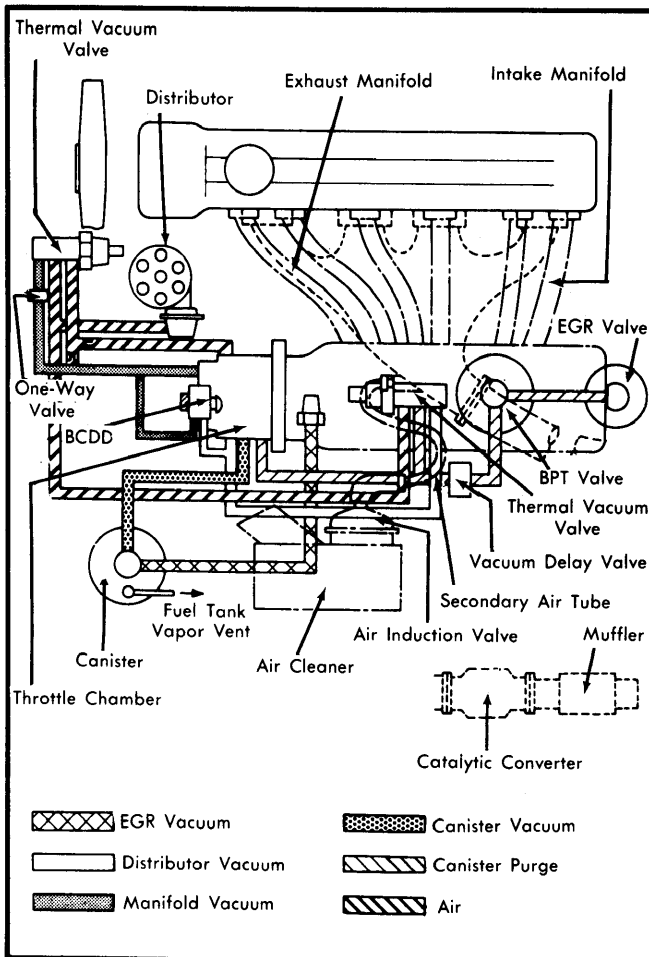

DATSUN VACUUM DIAGRAMS (Cont.)

1. Vacuum Motor
2. TAC Sensor
3. Air Cleaner
4. Idle Compensator
5. Air Cleaner Filter
6. Air Induction Filter
7. Air Induction Valve
8. Anti-Backfire Valve
9. Muffler
10. Catalytic Converter
11. Canister
12. Speed Switch
13. Distributor
14. Vacuum Delay Valve
15. EGR Valve
16. BPT Valve
17. Hot Air Duct
18. Dash Pot
19. Carburetor
20. TOCS Diaphragm
21. TOCS Control Valve
22. TOCS Solenoid Valve
23. Thermal Vacuum Valve
24. PCV Valve

Fig. 7 Datsun 310 Vacuum Diagram (Federal Models)

1. Vacuum Motor
2. TAC Sensor
3. Idle Compensator
4. Air Cleaner Filter
5. Air Pump Filter
6. Air Pump
7. Anti-Backfire Valve
8. Combined Air Control Valve
9. Spark Timing TVV
10. Muffler
11. Catalytic Converter
12. Clutch Switch
13. Neutral Switch
14. Water Temp. Switch
15. EGR TVV
16. Canister
17. Speed Switch
18. Distributor
19. EGR Valve
20. Venturi Vacuum Transducer Valve
21. Hot Air Duct
22. Power Jet
23. Anti-Dieseling Solenoid Valve
24. Throttle Valve Switch
25. Vacuum Switch
26. Dash Pot
27. Vacuum Delay Valve
28. PCV Valve
29. Vacuum Switching Valve

Fig. 8 Datsun 310 Vacuum Diagram (Calif. Models)

DATSUN VACUUM DIAGRAMS (Cont.)

Fig. 9 Datsun 280ZX Vacuum Diagram (Federal Models)

Fig. 10 Datsun 280ZX Vacuum Diagram (Calif. Models)

Fig. 11 Datsun 810 Vacuum Diagram (Federal Models)