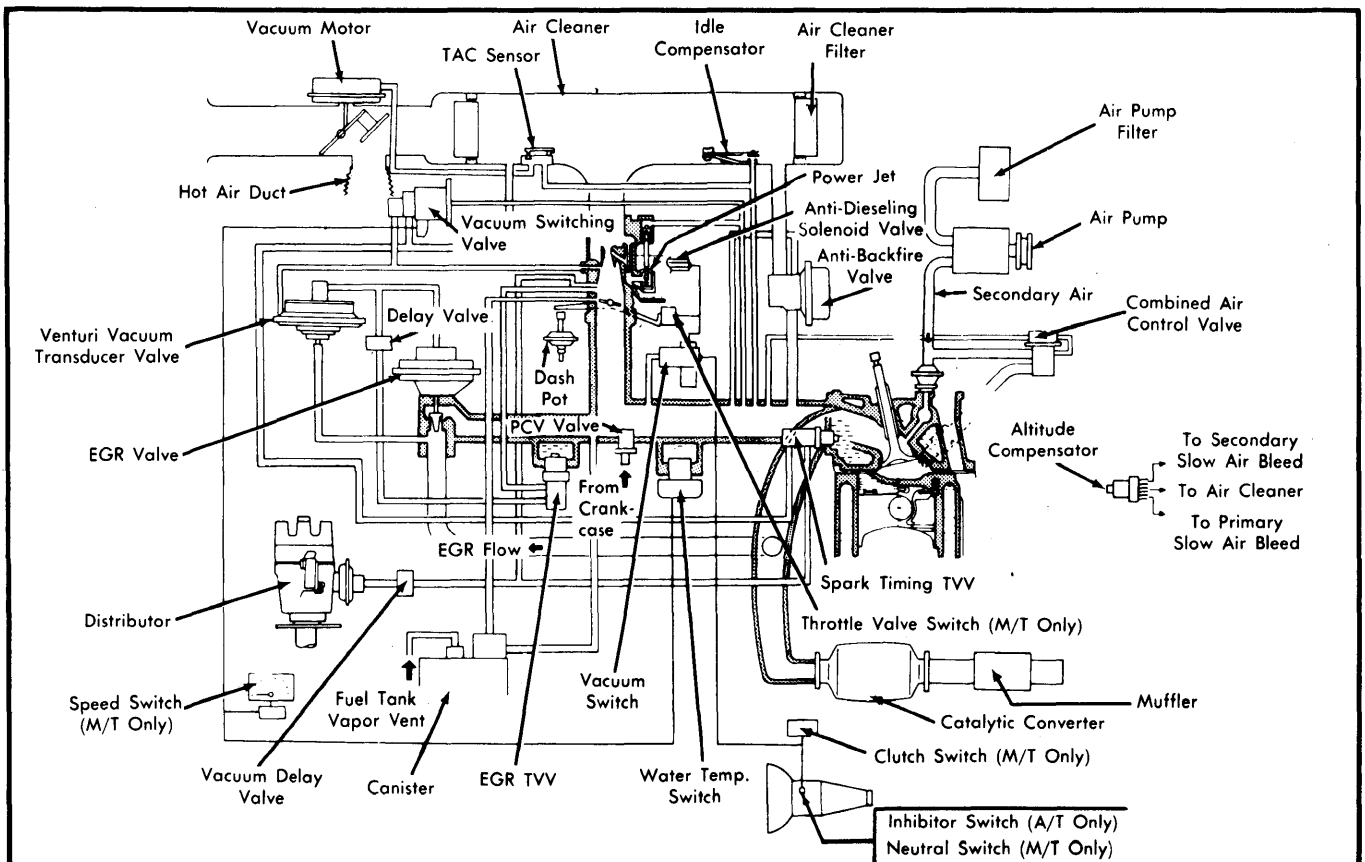

Fig. 4 Datsun 510 Vacuum Diagram (Calif. Models)

DATSUN VACUUM DIAGRAMS (Cont.)

Fig. 5 Datsun 210 Vacuum Diagram (Federal Models)

Fig. 6 Datsun 210 Vacuum Diagram (Calif. Models)

1980 Exhaust Emission Systems

DATSUN VACUUM DIAGRAMS (Cont.)

1. Vacuum Motor
2. TAC Sensor
3. Air Cleaner
4. Idle Compensator
5. Air Cleaner Filter
6. Air Induction Filter
7. Air Induction Valve
8. Anti-Backfire Valve
9. Muffler
10. Catalytic Converter
11. Canister
12. Speed Switch
13. Distributor
14. Vacuum Delay Valve
15. EGR Valve
16. BPT Valve
17. Hot Air Duct
18. Dash Pot
19. Carburetor
20. TOCS Diaphragm
21. TOCS Control Valve
22. TOCS Solenoid Valve
23. Thermal Vacuum Valve
24. PCV Valve

Fig. 7 Datsun 310 Vacuum Diagram (Federal Models)

1. Vacuum Motor
2. TAC Sensor
3. Idle Compensator
4. Air Cleaner Filter
5. Air Pump Filter
6. Air Pump
7. Anti-Backfire Valve
8. Combined Air Control Valve
9. Spark Timing TVV
10. Muffler
11. Catalytic Converter
12. Clutch Switch
13. Neutral Switch
14. Water Temp. Switch
15. EGR TVV
16. Canister
17. Speed Switch
18. Distributor
19. EGR Valve
20. Venturi Vacuum Transducer Valve
21. Hot Air Duct
22. Power Jet
23. Anti-Dieseling Solenoid Valve
24. Throttle Valve Switch
25. Vacuum Switch
26. Dash Pot
27. Vacuum Delay Valve
28. PCV Valve
29. Vacuum Switching Valve