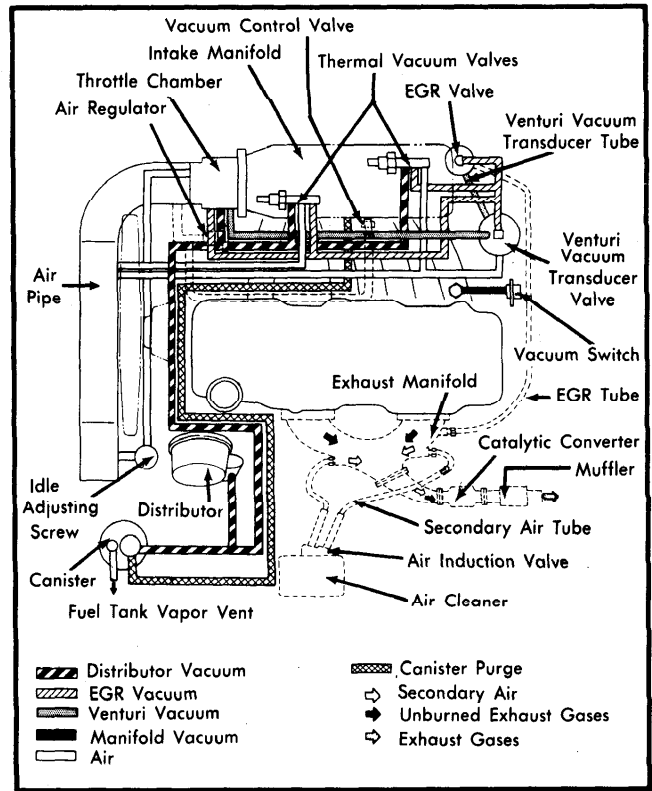

1980 Exhaust Emission Systems

DATSUN VACUUM DIAGRAMS

Fig. 1 Datsun 200SX Vacuum Diagram (Federal Models)

Fig. 2 Datsun 200SX Vacuum Diagram (Calif. Models)

Fig. 3 Datsun 510 Vacuum Diagram (Federal Models)

DATSUN VACUUM DIAGRAMS (Cont.)

1. Vacuum Motor
2. TAC Sensor
3. Air Cleaner
4. Idle Compensator
5. Air Cleaner Filter
6. Air Induction Filter
7. Air Induction Valve
8. Anti-Backfire Valve
9. Muffler
10. Catalytic Converter
11. Canister
12. Speed Switch
13. Distributor
14. Vacuum Delay Valve
15. EGR Valve
16. BPT Valve
17. Hot Air Duct
18. Dash Pot
19. Carburetor
20. TOCS Diaphragm
21. TOCS Control Valve
22. TOCS Solenoid Valve
23. Thermal Vacuum Valve
24. PCV Valve

Fig. 7 Datsun 310 Vacuum Diagram (Federal Models)

1. Vacuum Motor
2. TAC Sensor
3. Idle Compensator
4. Air Cleaner Filter
5. Air Pump Filter
6. Air Pump
7. Anti-Backfire Valve
8. Combined Air Control Valve
9. Spark Timing TVV
10. Muffler
11. Catalytic Converter
12. Clutch Switch
13. Neutral Switch
14. Water Temp. Switch
15. EGR TVV
16. Canister
17. Speed Switch
18. Distributor
19. EGR Valve
20. Venturi Vacuum Transducer Valve
21. Hot Air Duct
22. Power Jet
23. Anti-Dieseling Solenoid Valve
24. Throttle Valve Switch
25. Vacuum Switch
26. Dash Pot
27. Vacuum Delay Valve
28. PCV Valve
29. Vacuum Switching Valve