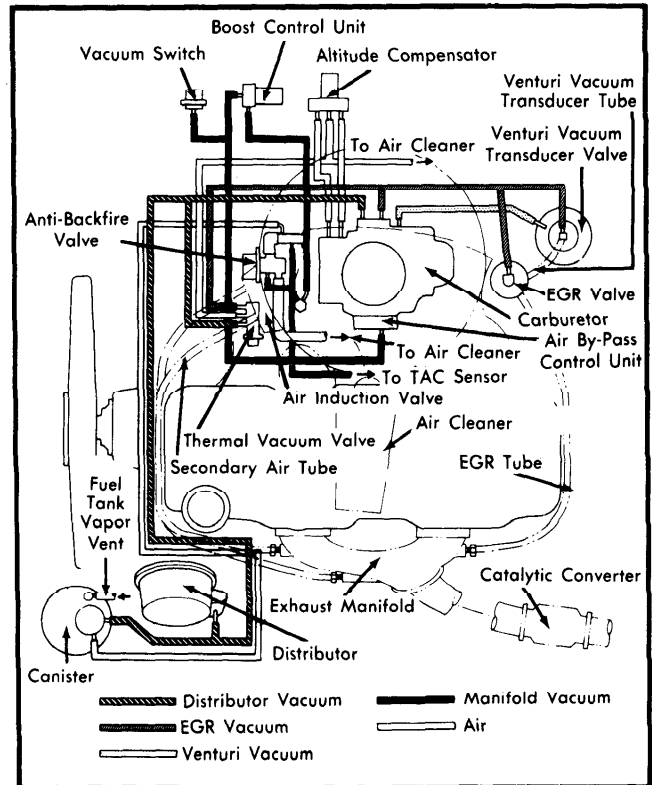

1980 Exhaust Emission Systems

DATSUN VACUUM DIAGRAMS

Fig. 1 Datsun 200SX Vacuum Diagram (Federal Models)

Fig. 2 Datsun 200SX Vacuum Diagram (Calif. Models)

Fig. 3 Datsun 510 Vacuum Diagram (Federal Models)

DATSUN VACUUM DIAGRAMS (Cont.)

1. Vacuum Motor
2. TAC Sensor
3. Air Cleaner
4. Idle Compensator
5. Air Cleaner Filter
6. Air Induction Filter
7. Air Induction Valve
8. Anti-Backfire Valve
9. Muffler
10. Catalytic Converter
11. Canister
12. Speed Switch
13. Distributor
14. Vacuum Delay Valve
15. EGR Valve
16. BPT Valve
17. Hot Air Duct
18. Dash Pot
19. Carburetor
20. TOCS Diaphragm
21. TOCS Control Valve
22. TOCS Solenoid Valve
23. Thermal Vacuum Valve
24. PCV Valve

Fig. 7 Datsun 310 Vacuum Diagram (Federal Models)

1. Vacuum Motor
2. TAC Sensor
3. Idle Compensator
4. Air Cleaner Filter
5. Air Pump Filter
6. Air Pump
7. Anti-Backfire Valve
8. Combined Air Control Valve
9. Spark Timing TVV
10. Muffler
11. Catalytic Converter
12. Clutch Switch
13. Neutral Switch
14. Water Temp. Switch
15. EGR TVV
16. Canister
17. Speed Switch
18. Distributor
19. EGR Valve
20. Venturi Vacuum Transducer Valve
21. Hot Air Duct
22. Power Jet
23. Anti-Dieseling Solenoid Valve
24. Throttle Valve Switch
25. Vacuum Switch
26. Dash Pot
27. Vacuum Delay Valve
28. PCV Valve
29. Vacuum Switching Valve