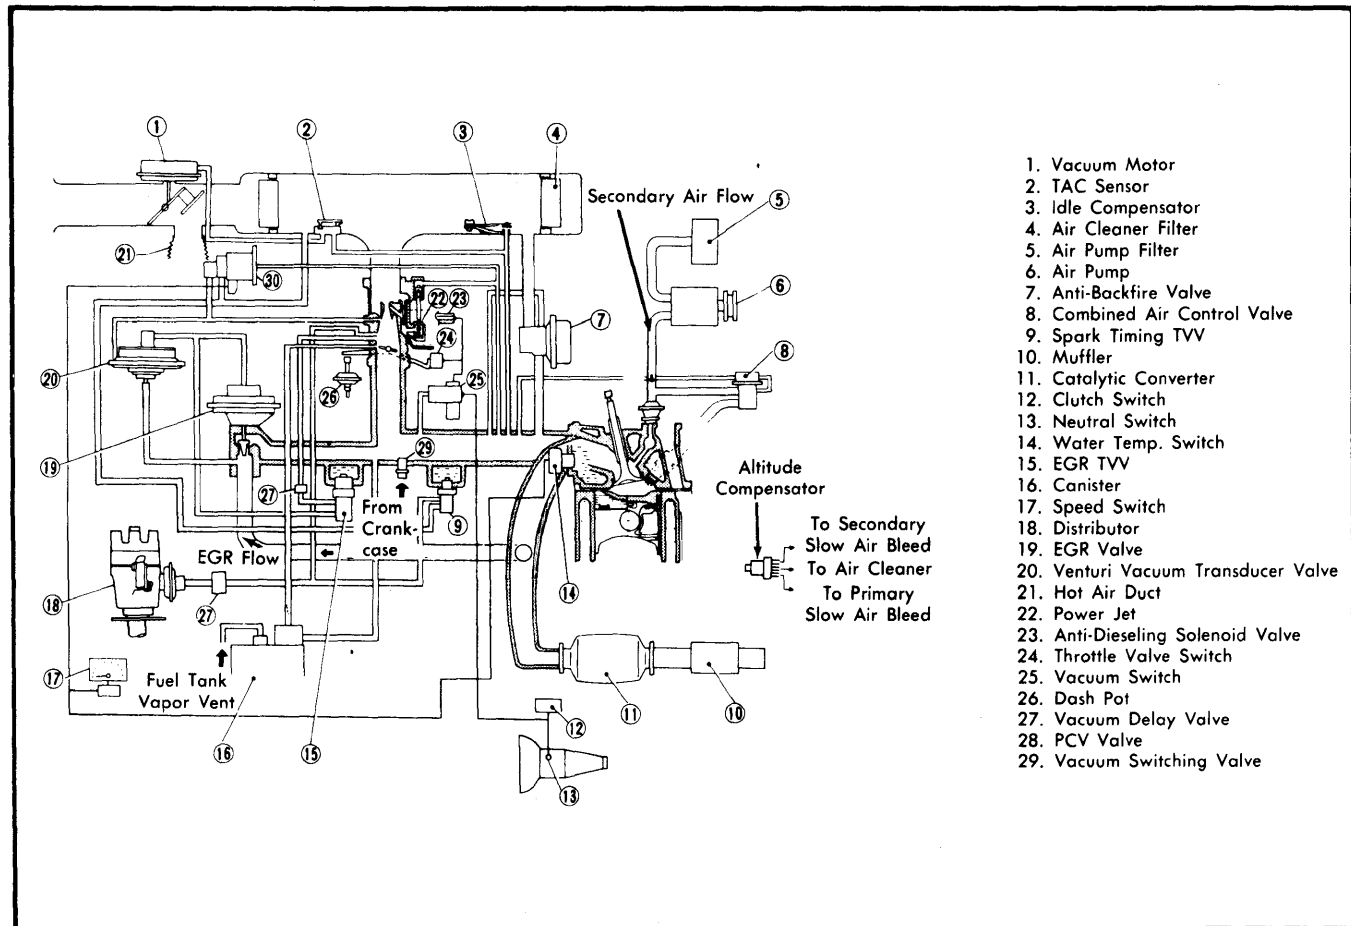

Fig. 4 Datsun 510 Vacuum Diagram (Calif. Models)

DATSUN VACUUM DIAGRAMS (Cont.)

Fig. 5 Datsun 210 Vacuum Diagram (Federal Models)

Fig. 6 Datsun 210 Vacuum Diagram (Calif. Models)

1980 Exhaust Emission Systems

DATSUN VACUUM DIAGRAMS (Cont.)

1. Vacuum Motor
2. TAC Sensor
3. Air Cleaner
4. Idle Compensator
5. Air Cleaner Filter
6. Air Induction Filter
7. Air Induction Valve
8. Anti-Backfire Valve
9. Muffler
10. Catalytic Converter
11. Canister
12. Speed Switch
13. Distributor
14. Vacuum Delay Valve
15. EGR Valve
16. BPT Valve
17. Hot Air Duct
18. Dash Pot
19. Carburetor
20. TOCS Diaphragm
21. TOCS Control Valve
22. TOCS Solenoid Valve
23. Thermal Vacuum Valve
24. PCV Valve

Fig. 7 Datsun 310 Vacuum Diagram (Federal Models)

1. Vacuum Motor
2. TAC Sensor
3. Idle Compensator
4. Air Cleaner Filter
5. Air Pump Filter
6. Air Pump
7. Anti-Backfire Valve
8. Combined Air Control Valve
9. Spark Timing TVV
10. Muffler
11. Catalytic Converter
12. Clutch Switch
13. Neutral Switch
14. Water Temp. Switch
15. EGR TVV
16. Canister
17. Speed Switch
18. Distributor
19. EGR Valve
20. Venturi Vacuum Transducer Valve
21. Hot Air Duct
22. Power Jet
23. Anti-Dieseling Solenoid Valve
24. Throttle Valve Switch
25. Vacuum Switch
26. Dash Pot
27. Vacuum Delay Valve
28. PCV Valve
29. Vacuum Switching Valve