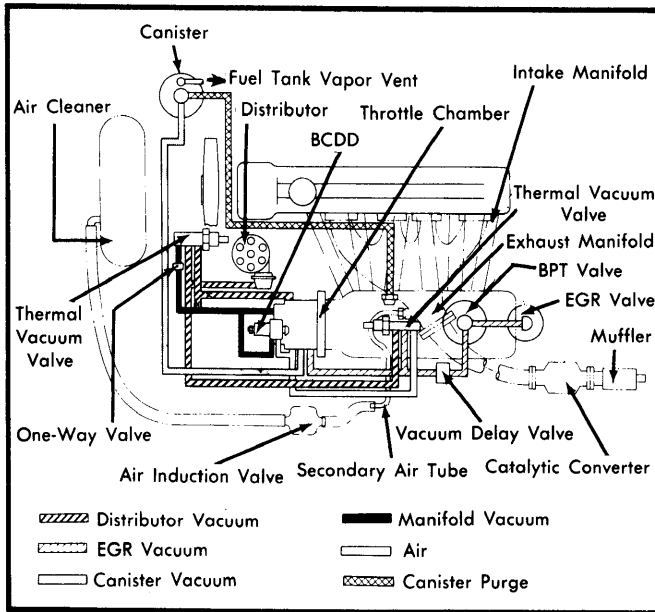

DATSUN VACUUM DIAGRAMS (Cont.)

1. Vacuum Motor
2. TAC Sensor
3. Air Cleaner
4. Idle Compensator
5. Air Cleaner Filter
6. Air Induction Filter
7. Air Induction Valve
8. Anti-Backfire Valve
9. Muffler
10. Catalytic Converter
11. Canister
12. Speed Switch
13. Distributor
14. Vacuum Delay Valve
15. EGR Valve
16. BPT Valve
17. Hot Air Duct
18. Dash Pot
19. Carburetor
20. TOCS Diaphragm
21. TOCS Control Valve
22. TOCS Solenoid Valve
23. Thermal Vacuum Valve
24. PCV Valve

Fig. 7 Datsun 310 Vacuum Diagram (Federal Models)

1. Vacuum Motor
2. TAC Sensor
3. Idle Compensator
4. Air Cleaner Filter
5. Air Pump Filter
6. Air Pump
7. Anti-Backfire Valve
8. Combined Air Control Valve
9. Spark Timing TVV
10. Muffler
11. Catalytic Converter
12. Clutch Switch
13. Neutral Switch
14. Water Temp. Switch
15. EGR TVV
16. Canister
17. Speed Switch
18. Distributor
19. EGR Valve
20. Venturi Vacuum Transducer Valve
21. Hot Air Duct
22. Power Jet
23. Anti-Dieseling Solenoid Valve
24. Throttle Valve Switch
25. Vacuum Switch
26. Dash Pot
27. Vacuum Delay Valve
28. PCV Valve
29. Vacuum Switching Valve

Fig. 8 Datsun 310 Vacuum Diagram (Calif. Models)

DATSUN VACUUM DIAGRAMS (Cont.)

Fig. 9 Datsun 280ZX Vacuum Diagram (Federal Models)

Fig. 10 Datsun 280ZX Vacuum Diagram (Calif. Models)

Fig. 11 Datsun 810 Vacuum Diagram (Federal Models)

Fig. 12 Datsun 810 Vacuum Diagram (Calif. Models)

1980 Exhaust Emission Systems

DATSUN VACUUM DIAGRAMS (Cont.)

Fig. 13 Datsun Pickup Vacuum Diagram (Federal Models)

Fig. 14 Datsun Pickup Vacuum Diagram (Calif. Models Except Heavy Duty)