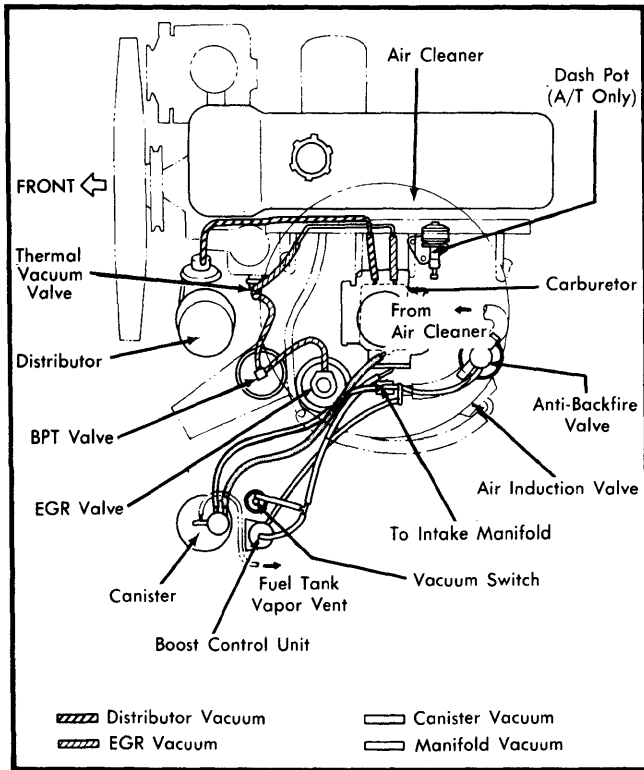

DATSUN VACUUM DIAGRAMS (Cont.)

1. Vacuum Motor
2. TAC Sensor
3. Air Cleaner
4. Idle Compensator
5. Air Cleaner Filter
6. Air Induction Filter
7. Air Induction Valve
8. Anti-Backfire Valve
9. Muffler
10. Catalytic Converter
11. Canister
12. Speed Switch
13. Distributor
14. Vacuum Delay Valve
15. EGR Valve
16. BPT Valve
17. Hot Air Duct
18. Dash Pot
19. Carburetor
20. TOCS Diaphragm
21. TOCS Control Valve
22. TOCS Solenoid Valve
23. Thermal Vacuum Valve
24. PCV Valve

Fig. 7 Datsun 310 Vacuum Diagram (Federal Models)

1. Vacuum Motor
2. TAC Sensor
3. Idle Compensator
4. Air Cleaner Filter
5. Air Pump Filter
6. Air Pump
7. Anti-Backfire Valve
8. Combined Air Control Valve
9. Spark Timing TVV
10. Muffler
11. Catalytic Converter
12. Clutch Switch
13. Neutral Switch
14. Water Temp. Switch
15. EGR TVV
16. Canister
17. Speed Switch
18. Distributor
19. EGR Valve
20. Venturi Vacuum Transducer Valve
21. Hot Air Duct
22. Power Jet
23. Anti-Dieseling Solenoid Valve
24. Throttle Valve Switch
25. Vacuum Switch
26. Dash Pot
27. Vacuum Delay Valve
28. PCV Valve
29. Vacuum Switching Valve

Fig. 12 Datsun 810 Vacuum Diagram (Calif. Models)

1980 Exhaust Emission Systems

DATSUN VACUUM DIAGRAMS (Cont.)

Fig. 13 Datsun Pickup Vacuum Diagram (Federal Models)

Fig. 14 Datsun Pickup Vacuum Diagram (Calif. Models Except Heavy Duty)

Fig. 15 Datsun Pickup Vacuum Diagram (Calif. Heavy Duty Models)