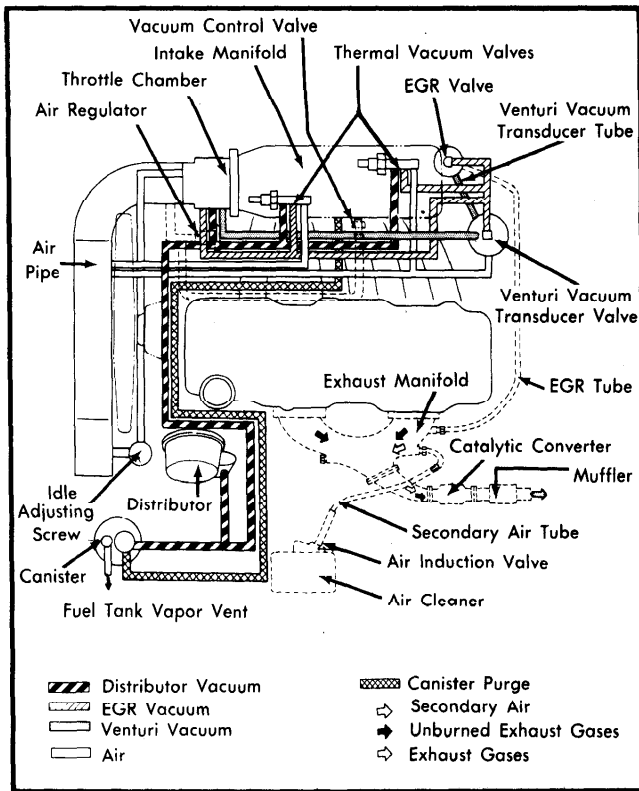

1980 Exhaust Emission Systems

DATSUN VACUUM DIAGRAMS