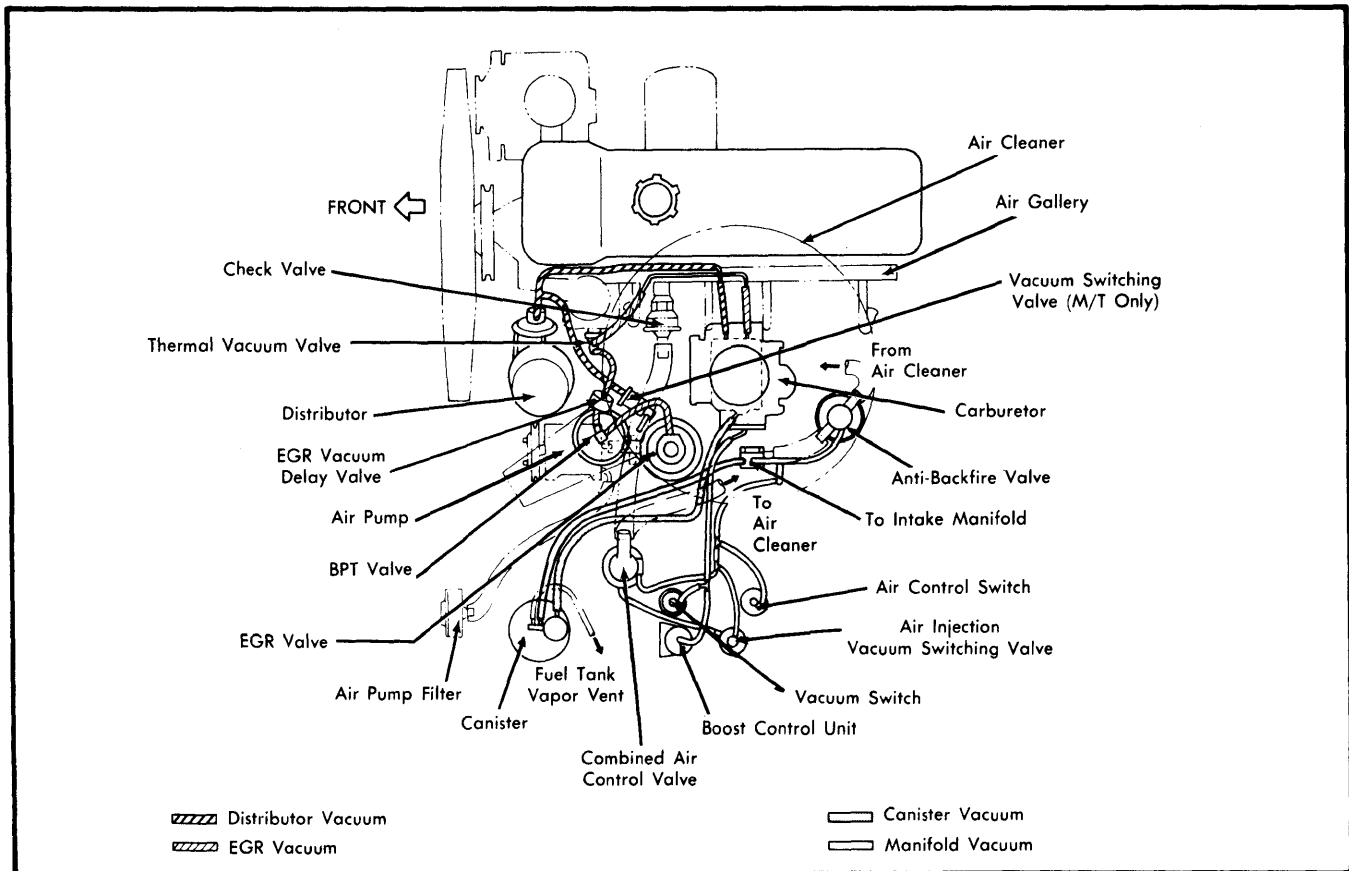

DATSUN VACUUM DIAGRAMS (Cont.)

1. Vacuum Motor
2. TAC Sensor
3. Air Cleaner
4. Idle Compensator
5. Air Cleaner Filter
6. Air Induction Filter
7. Air Induction Valve
8. Anti-Backfire Valve
9. Muffler
10. Catalytic Converter
11. Canister
12. Speed Switch
13. Distributor
14. Vacuum Delay Valve
15. EGR Valve
16. BPT Valve
17. Hot Air Duct
18. Dash Pot
19. Carburetor
20. TOCS Diaphragm
21. TOCS Control Valve
22. TOCS Solenoid Valve
23. Thermal Vacuum Valve
24. PCV Valve

Fig. 7 Datsun 310 Vacuum Diagram (Federal Models)

1. Vacuum Motor
2. TAC Sensor
3. Idle Compensator
4. Air Cleaner Filter
5. Air Pump Filter
6. Air Pump
7. Anti-Backfire Valve
8. Combined Air Control Valve
9. Spark Timing TVV
10. Muffler
11. Catalytic Converter
12. Clutch Switch
13. Neutral Switch
14. Water Temp. Switch
15. EGR TVV
16. Canister
17. Speed Switch
18. Distributor
19. EGR Valve
20. Venturi Vacuum Transducer Valve
21. Hot Air Duct
22. Power Jet
23. Anti-Dieseling Solenoid Valve
24. Throttle Valve Switch
25. Vacuum Switch
26. Dash Pot
27. Vacuum Delay Valve
28. PCV Valve
29. Vacuum Switching Valve

Fig. 12 Datsun 810 Vacuum Diagram (Calif. Models)

1980 Exhaust Emission Systems

DATSUN VACUUM DIAGRAMS (Cont.)

Fig. 13 Datsun Pickup Vacuum Diagram (Federal Models)

Fig. 14 Datsun Pickup Vacuum Diagram (Calif. Models Except Heavy Duty)

Fig. 15 Datsun Pickup Vacuum Diagram (Calif. Heavy Duty Models)