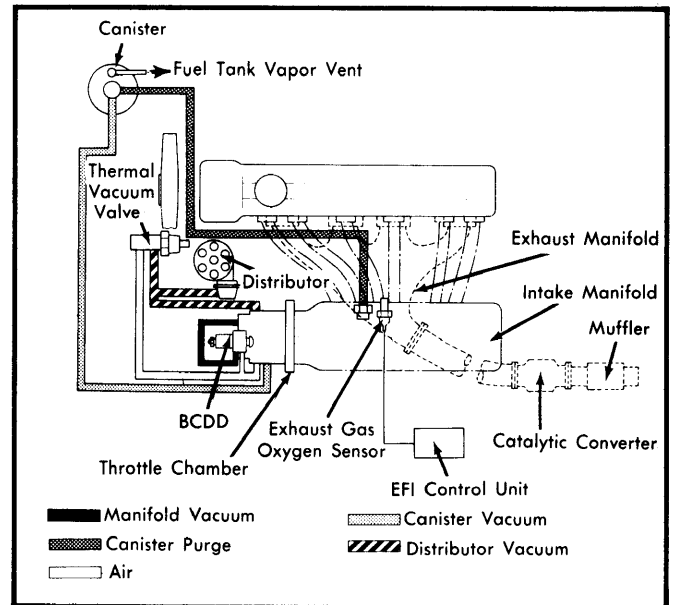

DATSUN VACUUM DIAGRAMS (Cont.)

1. Vacuum Motor
2. TAC Sensor
3. Air Cleaner
4. Idle Compensator
5. Air Cleaner Filter
6. Air Induction Filter
7. Air Induction Valve
8. Anti-Backfire Valve
9. Muffler
10. Catalytic Converter
11. Canister
12. Speed Switch
13. Distributor
14. Vacuum Delay Valve
15. EGR Valve
16. BPT Valve
17. Hot Air Duct
18. Dash Pot
19. Carburetor
20. TOCS Diaphragm
21. TOCS Control Valve
22. TOCS Solenoid Valve
23. Thermal Vacuum Valve
24. PCV Valve

Fig. 7 Datsun 310 Vacuum Diagram (Federal Models)

1. Vacuum Motor
2. TAC Sensor
3. Idle Compensator
4. Air Cleaner Filter
5. Air Pump Filter
6. Air Pump
7. Anti-Backfire Valve
8. Combined Air Control Valve
9. Spark Timing TVV
10. Muffler
11. Catalytic Converter
12. Clutch Switch
13. Neutral Switch
14. Water Temp. Switch
15. EGR TVV
16. Canister
17. Speed Switch
18. Distributor
19. EGR Valve
20. Venturi Vacuum Transducer Valve
21. Hot Air Duct
22. Power Jet
23. Anti-Dieseling Solenoid Valve
24. Throttle Valve Switch
25. Vacuum Switch
26. Dash Pot
27. Vacuum Delay Valve
28. PCV Valve
29. Vacuum Switching Valve

Fig. 8 Datsun 310 Vacuum Diagram (Calif. Models)

DATSUN VACUUM DIAGRAMS (Cont.)

Fig. 9 Datsun 280ZX Vacuum Diagram (Federal Models)

Fig. 10 Datsun 280ZX Vacuum Diagram (Calif. Models)

Fig. 11 Datsun 810 Vacuum Diagram (Federal Models)